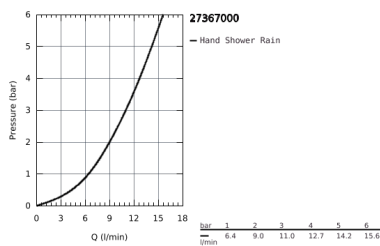

## 27 367 000 EUPHORIA COSMOPOLITAN STICK HAND SHOWER 1 SPRAY

### PRODUCT DESCRIPTION

- Colour: Chrome
- Normal spray
- GROHE Long-Life finish
- SpeedClean anti-limescale system
- Inner WaterGuide for a longer life
- Universal Mounting System. Fits all standard shower hoses