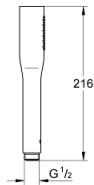

### PRODUCT DESCRIPTION

- Colour: Chrome
- Normal spray
- GROHE Long-Life finish
- SpeedClean anti-limescale system
- Inner WaterGuide for a longer life
- Universal Mounting System. Fits all standard shower hoses