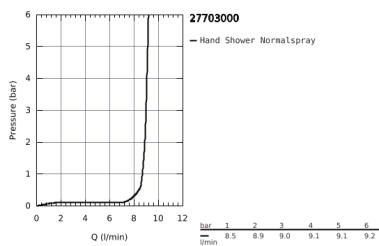

27 703 000 EUPHORIA CUBE STICK WALL HOLDER SET 1 SPRAY

PRODUCT DESCRIPTION

- Colour: Chrome
- Handshower (27 699 000)
- wall shower holder (27 693 000)
- Silverflex shower hose 1250 mm (28 362)
- GROHE Water Saving 9.5 l/min flow limiter
- GROHE DreamSpray perfect spray pattern
- GROHE Long-Life finish
- SpeedClean anti-limescale system
- Inner WaterGuide for a longer life
- TwistStop preventing the hose from twisting
- min. recommended pressure 1.0 bar