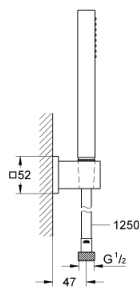

27 703 000 EUPHORIA CUBE STICK WALL HOLDER SET 1 SPRAY

PRODUCT DESCRIPTION

- Colour: Chrome
- Handshower (27 699 000)
- wall shower holder (27 693 000)
- Silverflex shower hose 1250 mm (28 362)
- GROHE Water Saving 9.5 l/min flow limiter
- GROHE DreamSpray perfect spray pattern
- GROHE Long-Life finish
- SpeedClean anti-limescale system
- Inner WaterGuide for a longer life
- TwistStop preventing the hose from twisting
- min. recommended pressure 1.0 bar

27 703 000 EUPHORIA CUBE STICK WALL HOLDER SET 1 SPRAY

SPARE PARTS, December 2010 – now

1: Strainer (Spare part-nr. 0700200M)