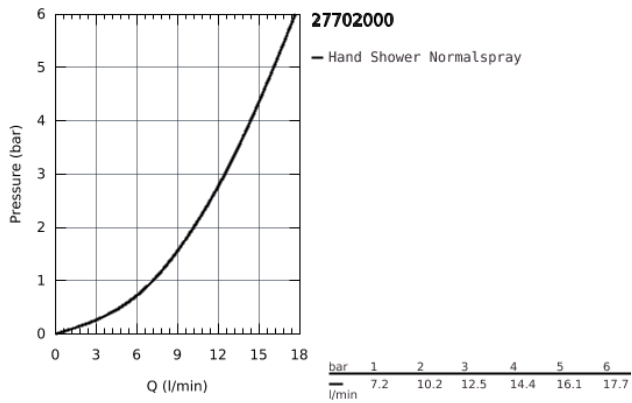

27 702 000 EUPHORIA CUBE STICK WALL HOLDER SET 1 SPRAY