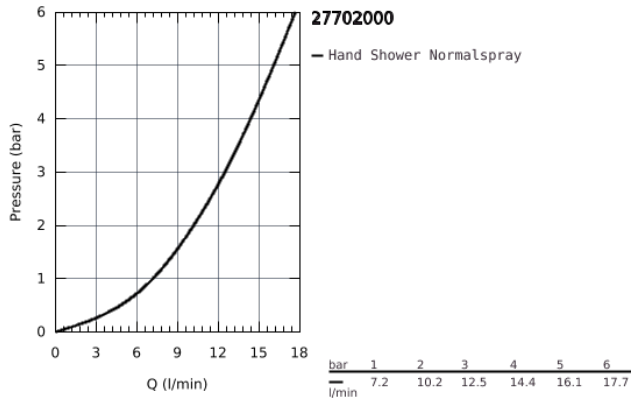

27 702 000 EUPHORIA CUBE STICK WALL HOLDER SET 1 SPRAY