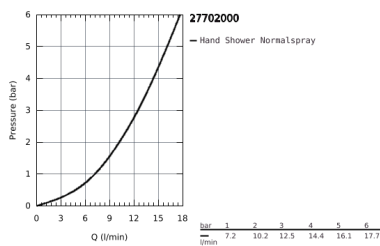

27 702 000 EUPHORIA CUBE STICK WALL HOLDER SET 1 SPRAY

PRODUCT DESCRIPTION

- Colour: Chrome
- Hand shower (27 698 000)
- wall shower holder (27 693 000)
- Silverflex shower hose 1250 mm (28 362)
- GROHE DreamSpray perfect spray pattern
- GROHE Long-Life finish
- SpeedClean anti-limescale system
- Inner WaterGuide for a longer life
- TwistStop preventing the hose from twisting