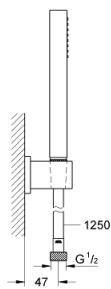

27 702 000 EUPHORIA CUBE STICK WALL HOLDER SET 1 SPRAY

PRODUCT DESCRIPTION

- Colour: Chrome
- Hand shower (27 698 000)
- wall shower holder (27 693 000)
- Silverflex shower hose 1250 mm (28 362)
- GROHE DreamSpray perfect spray pattern
- GROHE Long-Life finish
- SpeedClean anti-limescale system
- Inner WaterGuide for a longer life
- TwistStop preventing the hose from twisting

27 702 000 EUPHORIA CUBE STICK WALL HOLDER SET 1 SPRAY

27 702 000 **EUPHORIA CUBE STICK WALL HOLDER SET 1 SPRAY**

SPARE PARTS, December 2010 – now

1: Strainer (Spare part-nr. 0700200M)