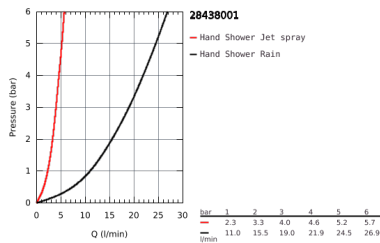

28 438 001 TEMPESTA 100 SHOWER RAIL SET 2 SPRAYS

PRODUCT DESCRIPTION

- Colour: Chrome
- hand shower (28 422 001)
- shower rail, 600 mm (27 523)
- shower hose 1500 mm (28 161)
- GROHE DreamSpray perfect spray pattern
- GROHE Long-Life finish
- SpeedClean anti-limescale system
- Inner WaterGuide for a longer life
- ShockProof silicone ring prevents damage caused by a shower falling
- for low pressure
- min. recommended pressure 1.0 bar