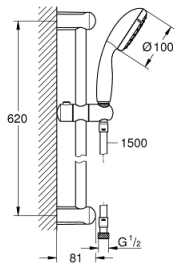

28 438 001 TEMPESTA 100 SHOWER RAIL SET 2 SPRAYS

PRODUCT DESCRIPTION

- Colour: Chrome
- hand shower (28 422 001)
- shower rail, 600 mm (27 523)
- shower hose 1500 mm (28 161)
- GROHE DreamSpray perfect spray pattern
- GROHE Long-Life finish
- SpeedClean anti-limescale system
- Inner WaterGuide for a longer life
- ShockProof silicone ring prevents damage caused by a shower falling
- for low pressure
- min. recommended pressure 1.0 bar

28 438 001 TEMPESTA 100 SHOWER RAIL SET 2 SPRAYS

SPARE PARTS, June 2013 – now

1: Outlet shower holder (Spare part-nr. 48098000)

2: Sliding piece (Spare part-nr. 48099000)

3: Strainer (Spare part-nr. 0700200M)