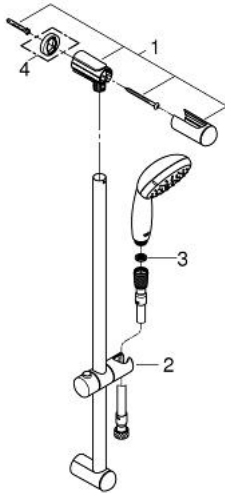

28 438 001 TEMPESTA 100 SHOWER RAIL SET 2 SPRAYS

PRODUCT DESCRIPTION

- Colour: Chrome
- hand shower (28 422 001)
- shower rail, 600 mm (27 523)
- shower hose 1500 mm (28 161)
- GROHE DreamSpray perfect spray pattern
- GROHE Long-Life finish
- SpeedClean anti-limescale system
- Inner WaterGuide for a longer life
- ShockProof silicone ring prevents damage caused by a shower falling
- for low pressure
- min. recommended pressure 1.0 bar

28 438 001 TEMPESTA 100 SHOWER RAIL SET 2 SPRAYS

SPARE PARTS, June 2013 – now

1: Outlet shower holder (Spare part-nr. 48098000)

2: Sliding piece (Spare part-nr. 48099000)

3: Strainer (Spare part-nr. 0700200M)