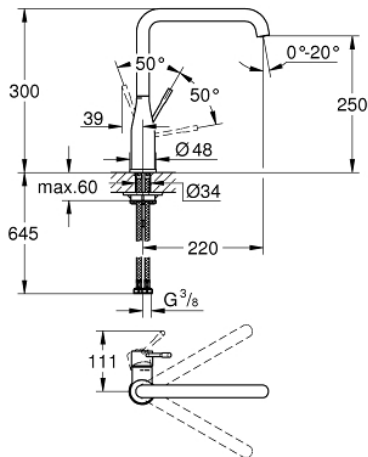

30 269 000 **ESSENCE SINGLE-LEVER SINK MIXER 1/2"**

PRODUCT DESCRIPTION

- Colour: Chrome
- high spout
- monobloc installation
- GROHE Long-Life finish
- 28 mm ceramic cartridge with GROHE SilkMove
- GROHE AquaGuide adjustable mousseur
- swivel tubular spout
- adjustable swivel area 0° / 150° / 360°
- flexible connection hoses
- metal fixation set
- integrated temperature limiter

30 269 000 ESSENCE SINGLE-LEVER SINK MIXER 1/2"

SPARE PARTS, March 2016 – now

- 1: Lever (Spare part-nr. 46927000)
- 2: Cartridge (Spare part-nr. 46580000)
- 3: L-spout (Spare part-nr. 13376000)
- 3.1: Spray plate (Spare part-nr. 48270000)
- 3.2: O-Ring Ø13,5 x Ø2,75 (Spare part-nr. 0128500M)
- 3.3: Safety ring (Spare part-nr. 4826600M)
- 4: Shank mounting kit (Spare part-nr. 46671000)
- 5: Mounting wrench (Spare part-nr. 19017000)*