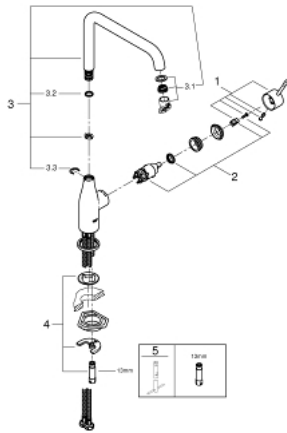

30 269 000 **ESSENCE SINGLE-LEVER SINK MIXER 1/2"**

PRODUCT DESCRIPTION

- Colour: Chrome
- high spout
- monobloc installation
- GROHE Long-Life finish
- 28 mm ceramic cartridge with GROHE SilkMove
- GROHE AquaGuide adjustable mousseur
- swivel tubular spout
- adjustable swivel area 0° / 150° / 360°
- flexible connection hoses
- metal fixation set
- integrated temperature limiter

30 269 000 ESSENCE SINGLE-LEVER SINK MIXER 1/2"

SPARE PARTS, March 2016 – now

- 1: Lever (Spare part-nr. 46927000)
- 2: Cartridge (Spare part-nr. 46580000)
- 3: L-spout (Spare part-nr. 13376000)
- 3.1: Spray plate (Spare part-nr. 48270000)
- 3.2: O-Ring Ø13,5 x Ø2,75 (Spare part-nr. 0128500M)
- 3.3: Safety ring (Spare part-nr. 4826600M)
- 4: Shank mounting kit (Spare part-nr. 46671000)
- 5: Mounting wrench (Spare part-nr. 19017000)*