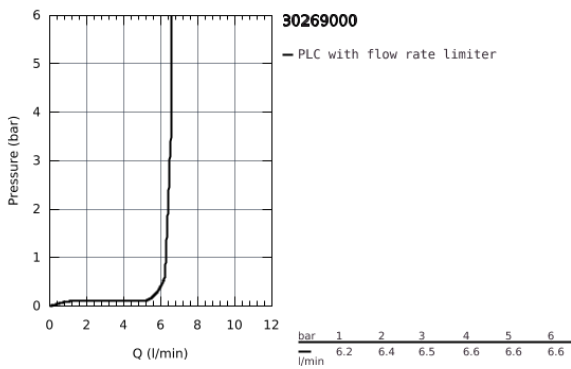

30 269 000 **ESSENCE SINGLE-LEVER SINK MIXER 1/2"**

PRODUCT DESCRIPTION

- Colour: Chrome
- high spout
- monobloc installation
- GROHE Long-Life finish
- 28 mm ceramic cartridge with GROHE SilkMove
- GROHE AquaGuide adjustable mousseur
- swivel tubular spout
- adjustable swivel area 0° / 150° / 360°
- flexible connection hoses
- metal fixation set
- integrated temperature limiter

30 269 000 ESSENCE SINGLE-LEVER SINK MIXER 1/2"

SPARE PARTS, March 2016 – now

- 1: Lever (Spare part-nr. 46927000)
- 2: Cartridge (Spare part-nr. 46580000)
- 3: L-spout (Spare part-nr. 13376000)
- 3.1: Spray plate (Spare part-nr. 48270000)
- 3.2: O-Ring Ø13,5 x Ø2,75 (Spare part-nr. 0128500M)
- 3.3: Safety ring (Spare part-nr. 4826600M)
- 4: Shank mounting kit (Spare part-nr. 46671000)
- 5: Mounting wrench (Spare part-nr. 19017000)*