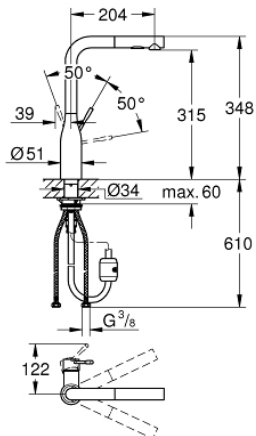

30 270 000 **ESSENCE SINGLE-LEVER SINK MIXER 1/2"**

PRODUCT DESCRIPTION

- Colour: Chrome
- high spout
- monobloc installation
- GROHE Long-Life finish
- 28 mm ceramic cartridge with GROHE SilkMove
- flow strainer
- pull-out dual spray control - switches between regular flow and spray
- diverter: laminar spray/SpeedClean shower jet
- automatic return to laminar spray
- metal spray
- swivel tubular spout
- swivel area 360°
- integrated non-return valve
- protected against backflow
- flexible connection hoses
- metal fixation set
- integrated temperature limiter

30 270 000 ESSENCE SINGLE-LEVER SINK MIXER 1/2"

SPARE PARTS, May 2020 – now

- 1: Lever (Spare part-nr. 46927000)
- 2: Cartridge (Spare part-nr. 46580000)
- 3: Hand shower (Spare part-nr. 46926000)
- 3.1: Strainer (Spare part-nr. 0676800M)
- 3.2: Non-return valve (Spare part-nr. 08565000)
- 3.3: Flow straightener (Spare part-nr. 48275000)
- 4: Shower hose (Spare part-nr. 48293000)
- 5: Mounting set (Spare part-nr. 48477000)
- 6: Coupling piece (Spare part-nr. 46338000)