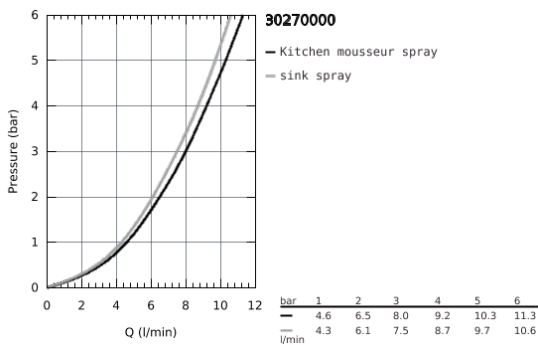

30 270 000 **ESSENCE SINGLE-LEVER SINK MIXER 1/2"**

PRODUCT DESCRIPTION

- Colour: Chrome
- high spout
- monobloc installation
- GROHE Long-Life finish
- 28 mm ceramic cartridge with GROHE SilkMove
- flow strainer
- pull-out dual spray control - switches between regular flow and spray
- diverter: laminar spray/SpeedClean shower jet
- automatic return to laminar spray
- metal spray
- swivel tubular spout
- swivel area 360°
- integrated non-return valve
- protected against backflow
- flexible connection hoses
- metal fixation set
- integrated temperature limiter

30 270 000 ESSENCE SINGLE-LEVER SINK MIXER 1/2"

SPARE PARTS, May 2020 – now

- 1: Lever (Spare part-nr. 46927000)
- 2: Cartridge (Spare part-nr. 46580000)
- 3: Hand shower (Spare part-nr. 46926000)
- 3.1: Strainer (Spare part-nr. 0676800M)
- 3.2: Non-return valve (Spare part-nr. 08565000)
- 3.3: Flow straightener (Spare part-nr. 48275000)
- 4: Shower hose (Spare part-nr. 48293000)
- 5: Mounting set (Spare part-nr. 48477000)
- 6: Coupling piece (Spare part-nr. 46338000)