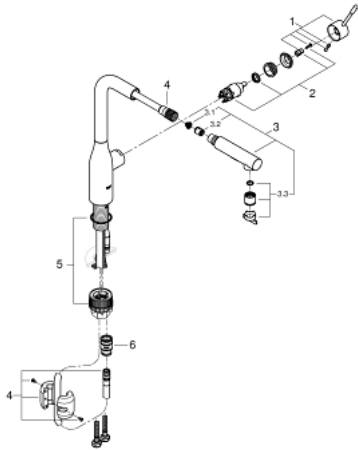

30 270 000 **ESSENCE SINGLE-LEVER SINK MIXER 1/2"**

PRODUCT DESCRIPTION

- Colour: Chrome
- high spout
- monobloc installation
- GROHE Long-Life finish
- 28 mm ceramic cartridge with GROHE SilkMove
- flow strainer
- pull-out dual spray control - switches between regular flow and spray
- diverter: laminar spray/SpeedClean shower jet
- automatic return to laminar spray
- metal spray
- swivel tubular spout
- swivel area 360°
- integrated non-return valve
- protected against backflow
- flexible connection hoses
- metal fixation set
- integrated temperature limiter

30 270 000 ESSENCE SINGLE-LEVER SINK MIXER 1/2"

SPARE PARTS, May 2020 – now

- 1: Lever (Spare part-nr. 46927000)
- 2: Cartridge (Spare part-nr. 46580000)
- 3: Hand shower (Spare part-nr. 46926000)
- 3.1: Strainer (Spare part-nr. 0676800M)
- 3.2: Non-return valve (Spare part-nr. 08565000)
- 3.3: Flow straightener (Spare part-nr. 48275000)
- 4: Shower hose (Spare part-nr. 48293000)
- 5: Mounting set (Spare part-nr. 48477000)
- 6: Coupling piece (Spare part-nr. 46338000)