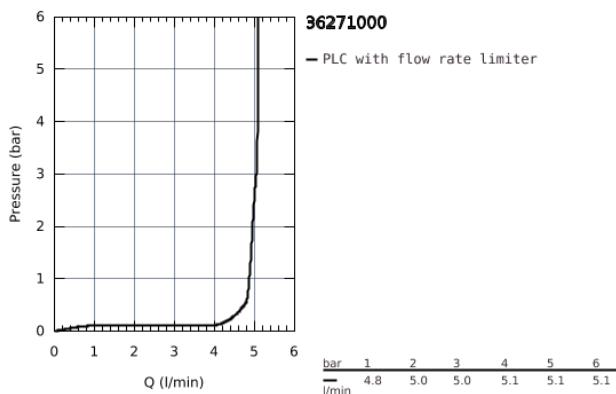

- dirt strainers
- solenoid valve
- external battery
- rapid installation system
- multistage battery status display
- 7 pre-set programs
- auto flush
- thermal disinfection
- cleaning mode
- additional functions and precise settings by remote control 36 407
- CE approved
- noise classification 1 in accordance with DIN4109
- type of protection faucet IP 59K