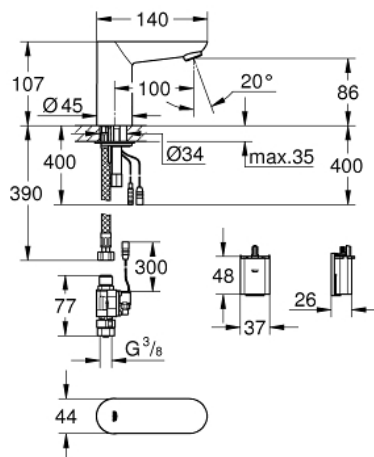

36 271 000 EUROECO COSMOPOLITAN E INFRA-RED ELECTRONIC BASIN TAP

PRODUCT DESCRIPTION

- Colour: Chrome
- with infrared sensor for bi-directional communication for monitoring, configuration and servicing
- for cold or premixed water
- 6V lithium battery, type CR-P2
- battery lifetime approx. 7 years (150 actuations a day)
- GROHE Water Saving mousseur 5.7 l/min
- flexible connection hoses

36 271 000 EUROECO COSMOPOLITAN E INFRA-RED ELECTRONIC BASIN TAP

SPARE PARTS, September 2015 – now

- 1: Flow restrictor (Spare part-nr. 48159000)
 - 2: Shank mounting kit (Spare part-nr. 42389000)
 - 3: Connection hose (Spare part-nr. 46255000)
 - 4: Solenoid valve (Spare part-nr. 42390000)
 - 4.1: Strainer (Spare part-nr. 42395000)
 - 5: Battery Housing (Spare part-nr. 42393000)
 - 5.1: Battery (Spare part-nr. 42886000)
 - 6: Mounting wrench (Spare part-nr. 19017000)*
 - 7: Remote control (Spare part-nr. 36407001)*
- * Optional accessories