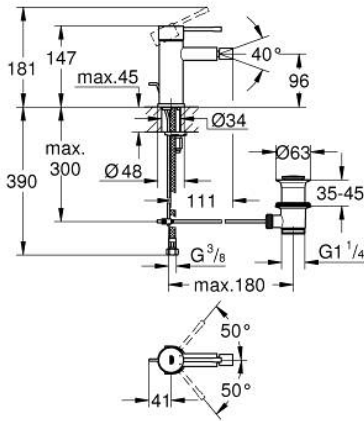

32 935 001 **ESSENCE BIDET MIXER 1/2"**
S-SIZE

PRODUCT DESCRIPTION

- Colour: Chrome
- monobloc installation
- metal lever
- 28 mm ceramic cartridge with GROHE SilkMove
- with temperature limiter
- GROHE Long-Life finish
- GROHE FastFixation Plus installation system
- ball-joint mousseur
- pop-up waste set 1 1/4"

- flexible connection hoses

32 935 001 **ESSENCE BIDET MIXER 1/2"**
S-SIZE

32 935 001 **ESSENCE BIDET MIXER 1/2"**
S-SIZE

SPARE PARTS, January 2014 – now

- 1: Lever (Spare part-nr. 46917000)
- 2: retaining ring (Spare part-nr. 46715000)
- 3: Cartridge (Spare part-nr. 46580000)
- 4: Pop-up rod (Spare part-nr. 46739000)
- 5: Flow restrictor (Spare part-nr. 13998000)
- 6: Shank mounting kit (Spare part-nr. 46645000)
- 7: Pop-up waste set 1 1/4" (Spare part-nr. 28910000)
- 7.1: Chrome bath plug (Spare part-nr. 07182000)
- 7.2: Eccentric rod (Spare part-nr. 07052000)
- 8: Mounting wrench (Spare part-nr. 19017000)*
- 9: Eccentric rod (Spare part-nr. 07341000)*