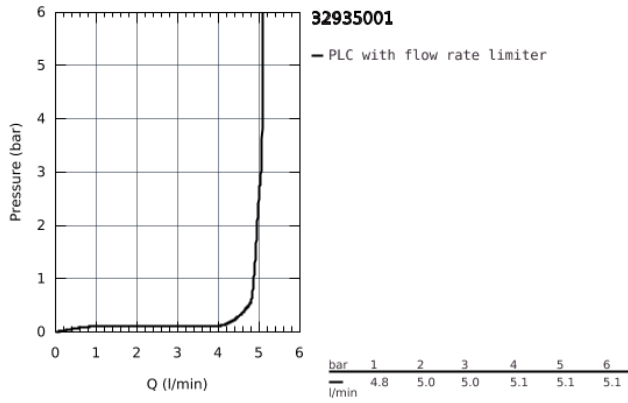

32 935 001 **ESSENCE BIDET MIXER 1/2"**
S-SIZE

PRODUCT DESCRIPTION

- Colour: Chrome
- monobloc installation
- metal lever
- 28 mm ceramic cartridge with GROHE SilkMove
- with temperature limiter
- GROHE Long-Life finish
- GROHE FastFixation Plus installation system
- ball-joint mousseur
- pop-up waste set 1 1/4"

- flexible connection hoses

32 935 001 **ESSENCE BIDET MIXER 1/2"**
S-SIZE

32 935 001 **ESSENCE BIDET MIXER 1/2"**
S-SIZE

SPARE PARTS, January 2014 – now

- 1: Lever (Spare part-nr. 46917000)
- 2: retaining ring (Spare part-nr. 46715000)
- 3: Cartridge (Spare part-nr. 46580000)
- 4: Pop-up rod (Spare part-nr. 46739000)
- 5: Flow restrictor (Spare part-nr. 13998000)
- 6: Shank mounting kit (Spare part-nr. 46645000)
- 7: Pop-up waste set 1 1/4" (Spare part-nr. 28910000)
- 7.1: Chrome bath plug (Spare part-nr. 07182000)
- 7.2: Eccentric rod (Spare part-nr. 07052000)
- 8: Mounting wrench (Spare part-nr. 19017000)*
- 9: Eccentric rod (Spare part-nr. 07341000)*