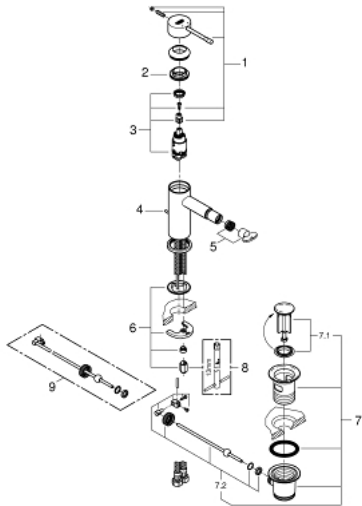

32 935 001 **ESSENCE BIDET MIXER 1/2"**
S-SIZE

PRODUCT DESCRIPTION

- Colour: Chrome
- monobloc installation
- metal lever
- 28 mm ceramic cartridge with GROHE SilkMove
- with temperature limiter
- GROHE Long-Life finish
- GROHE FastFixation Plus installation system
- ball-joint mousseur
- pop-up waste set 1 1/4"

- flexible connection hoses

32 935 001 **ESSENCE BIDET MIXER 1/2"**
S-SIZE

32 935 001 **ESSENCE BIDET MIXER 1/2"**
S-SIZE

SPARE PARTS, January 2014 – now

- 1: Lever (Spare part-nr. 46917000)
- 2: retaining ring (Spare part-nr. 46715000)
- 3: Cartridge (Spare part-nr. 46580000)
- 4: Pop-up rod (Spare part-nr. 46739000)
- 5: Flow restrictor (Spare part-nr. 13998000)
- 6: Shank mounting kit (Spare part-nr. 46645000)
- 7: Pop-up waste set 1 1/4" (Spare part-nr. 28910000)
- 7.1: Chrome bath plug (Spare part-nr. 07182000)
- 7.2: Eccentric rod (Spare part-nr. 07052000)
- 8: Mounting wrench (Spare part-nr. 19017000)*
- 9: Eccentric rod (Spare part-nr. 07341000)*