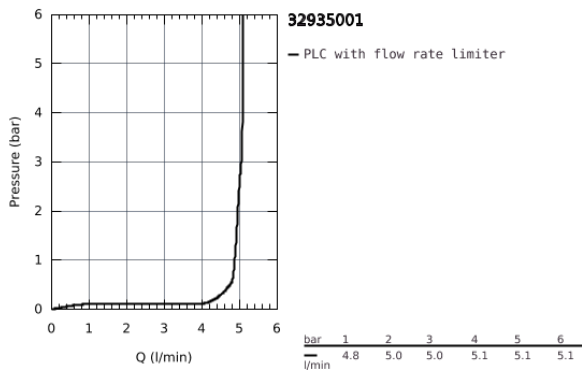

32 935 001 **ESSENCE BIDET MIXER 1/2"**
S-SIZE

PRODUCT DESCRIPTION

- Colour: Chrome
- monobloc installation
- metal lever
- 28 mm ceramic cartridge with GROHE SilkMove
- with temperature limiter
- GROHE Long-Life finish
- GROHE FastFixation Plus installation system
- ball-joint mousseur
- pop-up waste set 1 1/4"

- flexible connection hoses

32 935 001 **ESSENCE BIDET MIXER 1/2"**
S-SIZE

32 935 001 **ESSENCE BIDET MIXER 1/2"**
S-SIZE

SPARE PARTS, January 2014 – now

- 1: Lever (Spare part-nr. 46917000)
- 2: retaining ring (Spare part-nr. 46715000)
- 3: Cartridge (Spare part-nr. 46580000)
- 4: Pop-up rod (Spare part-nr. 46739000)
- 5: Flow restrictor (Spare part-nr. 13998000)
- 6: Shank mounting kit (Spare part-nr. 46645000)
- 7: Pop-up waste set 1 1/4" (Spare part-nr. 28910000)
- 7.1: Chrome bath plug (Spare part-nr. 07182000)
- 7.2: Eccentric rod (Spare part-nr. 07052000)
- 8: Mounting wrench (Spare part-nr. 19017000)*
- 9: Eccentric rod (Spare part-nr. 07341000)*