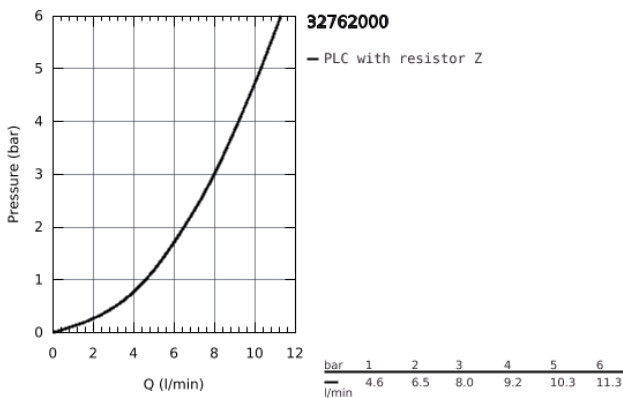

32 762 000 EUROECO SPECIAL BASIN MIXER 1/2"

PRODUCT DESCRIPTION

- Colour: Chrome
- monobloc installation
- smooth body
- GROHE Long-Life finish
- GROHE SilkMove 35 mm ceramic cartridge
- GROHE Water Saving - Less water, perfect flow
- adjustable flow rate limiter
- adjustable temperature limiter
- adjustable minimum flow rate 2.5 l/min
- laminar flow straightener 9 l/min
- metal lever
- lever length 120 mm
- rapid installation system
- flexible connection hoses

32 762 000 EUROECO SPECIAL BASIN MIXER 1/2"

SPARE PARTS, August 2017 – now

- 1: Lever 120 mm (Spare part-nr. 46688000)
 - 2: Shield for cross handle (Spare part-nr. 46436000)
 - 3: Screw coupling (Spare part-nr. 46460000)
 - 4: Cartridge (Spare part-nr. 46374000)
 - 5: Flow straightener (Spare part-nr. 13960000)
 - 6: Shank mounting kit (Spare part-nr. 46671000)
 - 7: Lever 115 mm (Spare part-nr. 32870000)*
 - 8: Socket Spanner (Spare part-nr. 19332000)*
 - 9: Mounting wrench (Spare part-nr. 19017000)*
- * Optional accessories