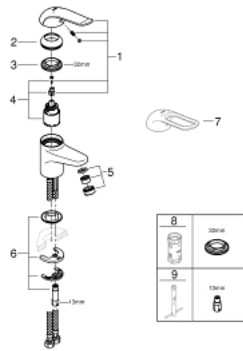

32 762 000 EUROECO SPECIAL BASIN MIXER 1/2"

PRODUCT DESCRIPTION

- Colour: Chrome
- monobloc installation
- smooth body
- GROHE Long-Life finish
- GROHE SilkMove 35 mm ceramic cartridge
- GROHE Water Saving - Less water, perfect flow
- adjustable flow rate limiter
- adjustable temperature limiter
- adjustable minimum flow rate 2.5 l/min
- laminar flow straightener 9 l/min
- metal lever
- lever length 120 mm
- rapid installation system
- flexible connection hoses

32 762 000 EUROECO SPECIAL BASIN MIXER 1/2"

SPARE PARTS, August 2017 – now

- 1: Lever 120 mm (Spare part-nr. 46688000)
 - 2: Shield for cross handle (Spare part-nr. 46436000)
 - 3: Screw coupling (Spare part-nr. 46460000)
 - 4: Cartridge (Spare part-nr. 46374000)
 - 5: Flow straightener (Spare part-nr. 13960000)
 - 6: Shank mounting kit (Spare part-nr. 46671000)
 - 7: Lever 115 mm (Spare part-nr. 32870000)*
 - 8: Socket Spanner (Spare part-nr. 19332000)*
 - 9: Mounting wrench (Spare part-nr. 19017000)*
- * Optional accessories