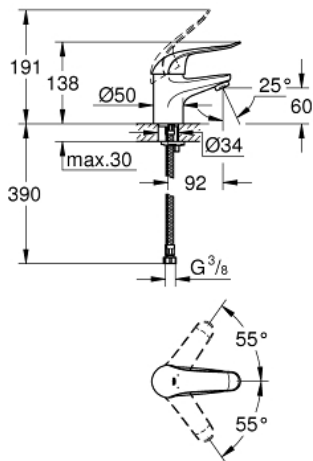

32 762 000 EUROECO SPECIAL BASIN MIXER 1/2"

PRODUCT DESCRIPTION

- Colour: Chrome
- monobloc installation
- smooth body
- GROHE Long-Life finish
- GROHE SilkMove 35 mm ceramic cartridge
- GROHE Water Saving - Less water, perfect flow
- adjustable flow rate limiter
- adjustable temperature limiter
- adjustable minimum flow rate 2.5 l/min
- laminar flow straightener 9 l/min
- metal lever
- lever length 120 mm
- rapid installation system
- flexible connection hoses

32 762 000 EUROECO SPECIAL BASIN MIXER 1/2"

SPARE PARTS, August 2017 – now

- 1: Lever 120 mm (Spare part-nr. 46688000)
 - 2: Shield for cross handle (Spare part-nr. 46436000)
 - 3: Screw coupling (Spare part-nr. 46460000)
 - 4: Cartridge (Spare part-nr. 46374000)
 - 5: Flow straightener (Spare part-nr. 13960000)
 - 6: Shank mounting kit (Spare part-nr. 46671000)
 - 7: Lever 115 mm (Spare part-nr. 32870000)*
 - 8: Socket Spanner (Spare part-nr. 19332000)*
 - 9: Mounting wrench (Spare part-nr. 19017000)*
- * Optional accessories