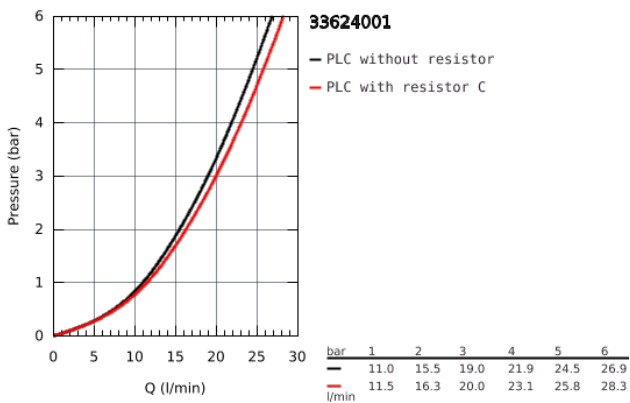

33 624 001 **ESSENCE SINGLE-LEVER BATH/SOWER MIXER 1/2"**

**PRODUCT DESCRIPTION**

- Colour: Chrome
- wall mounted
- metal lever
- GROHE SilkMove 35 mm ceramic cartridge
- with temperature limiter
- GROHE Long-Life finish
- automatic diverter: bath/shower
- mousseur
- shower outlet 1/2"
- integrated non-return valve
- S-unions
- protected against backflow

## 33 624 001 ESSENCE SINGLE-LEVER BATH/SHOWER MIXER 1/2"