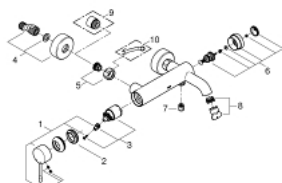

33 624 001 **ESSENCE SINGLE-LEVER BATH/SOWER MIXER 1/2"**

**PRODUCT DESCRIPTION**

- Colour: Chrome
- wall mounted
- metal lever
- GROHE SilkMove 35 mm ceramic cartridge
- with temperature limiter
- GROHE Long-Life finish
- automatic diverter: bath/shower
- mousseur
- shower outlet 1/2"
- integrated non-return valve
- S-unions
- protected against backflow

## 33 624 001 ESSENCE SINGLE-LEVER BATH/SHOWER MIXER 1/2"

### SPARE PARTS, August 2013 – now

- 1: Lever (Spare part-nr. 46916000)
- 2: Screw coupling (Spare part-nr. 46460000)
- 3: Cartridge (Spare part-nr. 46374000)
- 4: S-union (Spare part-nr. 12662000)
- 5: Screw joint (Spare part-nr. 45044000)
- 6: Diverter (Spare part-nr. 46920000)
- 7: Non-return valve (Spare part-nr. 08565000)
- 8: Flow restrictor (Spare part-nr. 13926000)
- 9: Extension 3/4", 20 mm (Spare part-nr. 0713000M)\*
- 10: Special Spanner (Spare part-nr. 19377000)\*