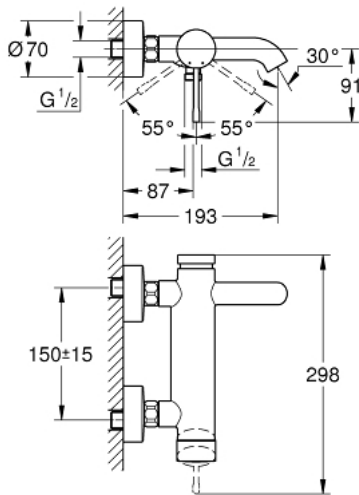

33 624 001 **ESSENCE SINGLE-LEVER BATH/SOWER MIXER 1/2"**

**PRODUCT DESCRIPTION**

- Colour: Chrome
- wall mounted
- metal lever
- GROHE SilkMove 35 mm ceramic cartridge
- with temperature limiter
- GROHE Long-Life finish
- automatic diverter: bath/shower
- mousseur
- shower outlet 1/2"
- integrated non-return valve
- S-unions
- protected against backflow

## 33 624 001 ESSENCE SINGLE-LEVER BATH/SHOWER MIXER 1/2"

### SPARE PARTS, August 2013 – now

- 1: Lever (Spare part-nr. 46916000)
- 2: Screw coupling (Spare part-nr. 46460000)
- 3: Cartridge (Spare part-nr. 46374000)
- 4: S-union (Spare part-nr. 12662000)
- 5: Screw joint (Spare part-nr. 45044000)
- 6: Diverter (Spare part-nr. 46920000)
- 7: Non-return valve (Spare part-nr. 08565000)
- 8: Flow restrictor (Spare part-nr. 13926000)
- 9: Extension 3/4", 20 mm (Spare part-nr. 0713000M)\*
- 10: Special Spanner (Spare part-nr. 19377000)\*