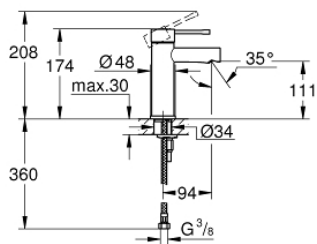

34 294 001 **ESSENCE BASIN MIXER 1/2"**
S-SIZE

PRODUCT DESCRIPTION

- Colour: Chrome
 - monobloc installation
 - metal lever
 - 28 mm ceramic cartridge with GROHE SilkMove
 - with temperature limiter
 - GROHE Long-Life finish
 - GROHE Water Saving mousseur 5.7 l/min
 - GROHE FastFixation Plus installation system
 - smooth body
-
- flexible connection hoses

34 294 001 **ESSENCE BASIN MIXER 1/2"**
S-SIZE

SPARE PARTS, January 2014 – now

- 1: Lever (Spare part-nr. 46917000)
- 2: retaining ring (Spare part-nr. 46715000)
- 3: Cartridge (Spare part-nr. 46580000)
- 4: Flow restrictor (Spare part-nr. 46765000)
- 5: Shank mounting kit (Spare part-nr. 46645000)
- 6: Mounting wrench (Spare part-nr. 19017000)*