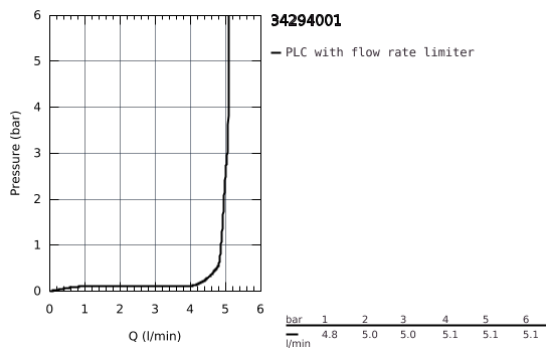

34 294 001 **ESSENCE BASIN MIXER 1/2"**
S-SIZE

PRODUCT DESCRIPTION

- Colour: Chrome
 - monobloc installation
 - metal lever
 - 28 mm ceramic cartridge with GROHE SilkMove
 - with temperature limiter
 - GROHE Long-Life finish
 - GROHE Water Saving mousseur 5.7 l/min
 - GROHE FastFixation Plus installation system
 - smooth body
-
- flexible connection hoses

34 294 001 **ESSENCE BASIN MIXER 1/2"**
S-SIZE

SPARE PARTS, January 2014 – now

- 1: Lever (Spare part-nr. 46917000)
- 2: retaining ring (Spare part-nr. 46715000)
- 3: Cartridge (Spare part-nr. 46580000)
- 4: Flow restrictor (Spare part-nr. 46765000)
- 5: Shank mounting kit (Spare part-nr. 46645000)
- 6: Mounting wrench (Spare part-nr. 19017000)*