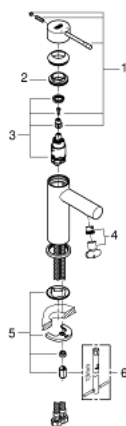

34 294 001 **ESSENCE BASIN MIXER 1/2"**
S-SIZE

PRODUCT DESCRIPTION

- Colour: Chrome
 - monobloc installation
 - metal lever
 - 28 mm ceramic cartridge with GROHE SilkMove
 - with temperature limiter
 - GROHE Long-Life finish
 - GROHE Water Saving mousseur 5.7 l/min
 - GROHE FastFixation Plus installation system
 - smooth body
-
- flexible connection hoses

34 294 001 **ESSENCE BASIN MIXER 1/2"**
S-SIZE

SPARE PARTS, January 2014 – now

- 1: Lever (Spare part-nr. 46917000)
- 2: retaining ring (Spare part-nr. 46715000)
- 3: Cartridge (Spare part-nr. 46580000)
- 4: Flow restrictor (Spare part-nr. 46765000)
- 5: Shank mounting kit (Spare part-nr. 46645000)
- 6: Mounting wrench (Spare part-nr. 19017000)*