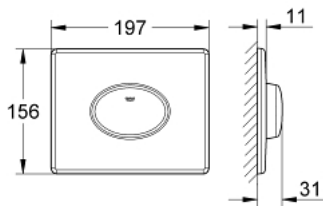

38 565 000 SKATE AIR FLUSH PLATE

PRODUCT DESCRIPTION

- Colour: Chrome
- for single flush actuation
- for pneumatic drop valve
- for horizontal installation
- GROHE Water Saving - Less water, perfect flow
- GROHE Long-Life finish

38 565 000 SKATE AIR FLUSH PLATE

SPARE PARTS, July 2003 – now

1: Screw (Spare part-nr. 6636200M)

2: Frame (Spare part-nr. 43207000)

3: Fixing set (Spare part-nr. 4308500M)*

* Optional accessories