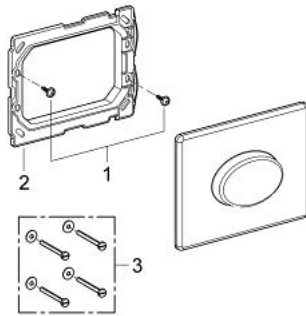

38 565 000 SKATE AIR FLUSH PLATE

PRODUCT DESCRIPTION

- Colour: Chrome
- for single flush actuation
- for pneumatic drop valve
- for horizontal installation
- GROHE Water Saving - Less water, perfect flow
- GROHE Long-Life finish

38 565 000 SKATE AIR FLUSH PLATE

SPARE PARTS, July 2003 – now

1: Screw (Spare part-nr. 6636200M)

2: Frame (Spare part-nr. 43207000)

3: Fixing set (Spare part-nr. 4308500M)*

* Optional accessories