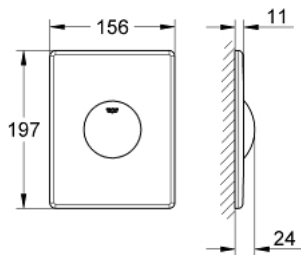

### PRODUCT DESCRIPTION

- Colour: Chrome
- for single flush actuation
- for pneumatic drop valve
- for vertical and horizontal installation
- GROHE Long-Life finish
- GROHE Water Saving - Less water, perfect flow