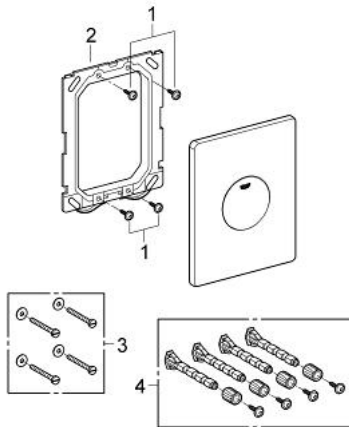

38 573 000 SKATE FLUSH PLATE

SPARE PARTS, April 2013 – now

1: Screw (Spare part-nr. 6636200M)

2: Frame (Spare part-nr. 43207000)

3: Fixing set (Spare part-nr. 4308500M)*

4: Fixing set (Spare part-nr. 4215800M)*

* Optional accessories