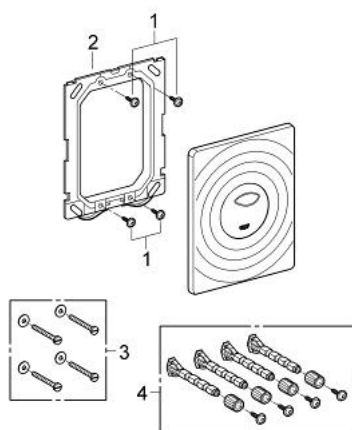

38 861 000 SURF FLUSH PLATE

PRODUCT DESCRIPTION

- Colour: Chrome
- for dual flush or start & stop actuation
- for pneumatic drop valve AV1
- for vertical and horizontal installation
- GROHE Long-Life finish
- GROHE Water Saving - Less water, perfect flow

- for combination with Rapid SL 1.13 m with GD 2 cistern

- for use with Rapid SLX please order shaft 66 791 000 (sold separately)

38 861 000 SURF FLUSH PLATE

SPARE PARTS, April 2013 – now

1: Screw (Spare part-nr. 6636200M)