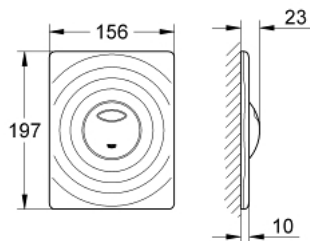

38 861 000 SURF FLUSH PLATE

PRODUCT DESCRIPTION

- Colour: Chrome
- for dual flush or start & stop actuation
- for pneumatic drop valve AV1
- for vertical and horizontal installation
- GROHE Long-Life finish
- GROHE Water Saving - Less water, perfect flow

- for combination with Rapid SL 1.13 m with GD 2 cistern

- for use with Rapid SLX please order shaft 66 791 000 (sold separately)

38 861 000 SURF FLUSH PLATE

SPARE PARTS, April 2013 – now

1: Screw (Spare part-nr. 6636200M)