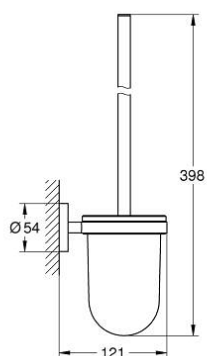

40 374 001 ESSENTIALS TOILET BRUSH SET

PRODUCT DESCRIPTION

- Colour: Chrome
- material: glass / metal
- wall mounted
- concealed fastening
- GROHE Long-Life finish
- suitable for screwing (including screws and dowels) or gluing (glue 40 915 000 sold separately)

40 374 001 ESSENTIALS TOILET BRUSH SET

SPARE PARTS, November 2014 – now

1: Spare brush (Spare part-nr. 40392000)

1.1: Spare brush head (Spare part-nr. 40791001)

2: Spare glass for toilet brush (Spare part-nr. 40393000)