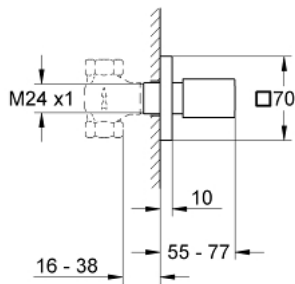

### PRODUCT DESCRIPTION

- Colour: Chrome
- for concealed valves, 1/2", 3/4"
- without concealed body
- installation depth adjustable
- 16 - 38 mm
- metal handle
- Sliding escutcheon with wall sealing
- GROHE Long-Life finish

## 19 910 000 EUROCUBE VOLUME CONTROL TRIM

**SPARE PARTS**, October 2013 – now

- 1: Handle (Spare part-nr. 48139000)
  - 1.1: Replacement handle connection kit (Spare part-nr. 45186000)
  - 1.1.1: O-Ring Ø18,2 x Ø1,7 (Spare part-nr. 0392400M)
  - 2: Sleeve 1/2" (Spare part-nr. 06688000)
  - 3: Extension (Spare part-nr. 45201000)
  - 4: Extension for volume control (Spare part-nr. 45565000)\*
- \* Optional accessories