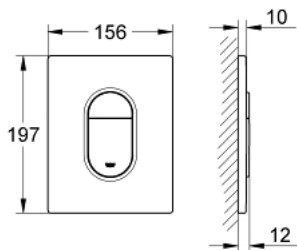

38 844 000 ARENA COSMOPOLITAN FLUSH PLATE

PRODUCT DESCRIPTION

- Colour: Chrome
- for dual flush or start & stop actuation
- for pneumatic drop valve AV1
- for vertical installation
- GROHE Water Saving - Less water, perfect flow
- GROHE Long-Life finish

- for combination with Rapid SL 1.13 m with GD 2 cistern

- for use with Rapid SLX please order shaft 66 791 000 (sold separately)

38 844 000 ARENA COSMOPOLITAN FLUSH PLATE

SPARE PARTS, September 2009 – now

1: Top plate with push button (Spare part-nr. 42378000)

2: Screw (Spare part-nr. 6636200M)

3: Frame (Spare part-nr. 43207000)

4: Fixing set (Spare part-nr. 4308500M)*

* Optional accessories