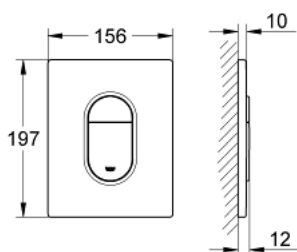

38 844 P00 ARENA COSMOPOLITAN FLUSH PLATE

PRODUCT DESCRIPTION

- Colour: matt chrome
- for dual flush or start & stop actuation
- for pneumatic drop valve AV1
- for vertical installation
- GROHE Long-Life finish
- GROHE Water Saving - Less water, perfect flow

- for combination with Rapid SL 1.13 m with GD 2 cistern

- for use with Rapid SLX please order shaft 66 791 000 (sold separately)

38 844 P00 ARENA COSMOPOLITAN FLUSH PLATE

SPARE PARTS, September 2009 – now

1: Top plate with push button (Spare part-nr. 42378P00)

2: Screw (Spare part-nr. 6636200M)

3: Frame (Spare part-nr. 43207000)

4: Fixing set (Spare part-nr. 4308500M)*

* Optional accessories