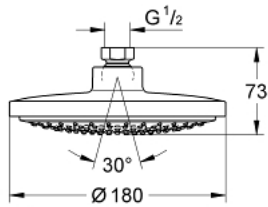

27 492 000 EUPHORIA COSMOPOLITAN 180 HEAD SHOWER 1 SPRAY

PRODUCT DESCRIPTION

- Colour: Chrome
- Rain
- Ø 180 mm
- Ball joint +/- 15° rotatable
- connection thread 1/2"
- GROHE Water Saving 9.5 l/min flow limiter
- GROHE DreamSpray perfect spray pattern
- GROHE Long-Life finish
- SpeedClean anti-limescale system

27 492 000 EUPHORIA COSMOPOLITAN 180 HEAD SHOWER 1 SPRAY

SPARE PARTS, March 2010 – now

1: Fibre seal dia. Ø 18,5 x Ø 12 x 2 (Spare part-nr. 0138900M)

2: Strainer (Spare part-nr. 48007000)