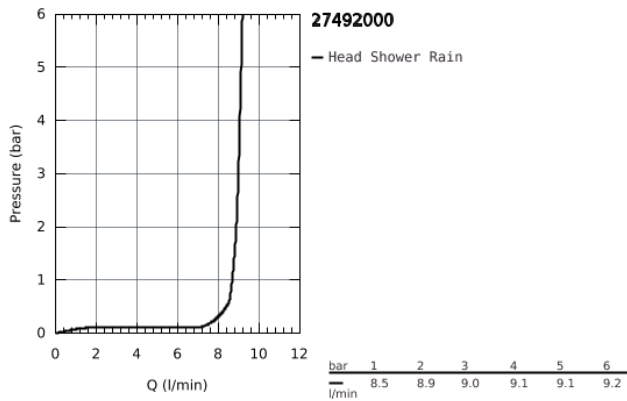

27 492 000 EUPHORIA COSMOPOLITAN 180 HEAD SHOWER 1 SPRAY

PRODUCT DESCRIPTION

- Colour: Chrome
- Rain
- Ø 180 mm
- Ball joint +/- 15° rotatable
- connection thread 1/2"
- GROHE Water Saving 9.5 l/min flow limiter
- GROHE DreamSpray perfect spray pattern
- GROHE Long-Life finish
- SpeedClean anti-limescale system

27 492 000 EUPHORIA COSMOPOLITAN 180 HEAD SHOWER 1 SPRAY

SPARE PARTS, March 2010 – now

1: Fibre seal dia. Ø 18,5 x Ø 12 x 2 (Spare part-nr. 0138900M)

2: Strainer (Spare part-nr. 48007000)