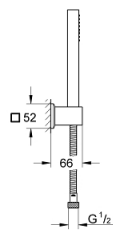

27 889 000 EUPHORIA CUBE+ STICK WALL HOLDER SET 1 SPRAY

PRODUCT DESCRIPTION

- Colour: Chrome
- hand shower, metal (27 888 000)
- wall shower holder (27 706)
- metal shower hose 1500 mm (28 417)
- GROHE Water Saving 9,5 l/min flow limiter
- GROHE DreamSpray perfect spray pattern
- GROHE Long-Life finish
- SpeedClean anti-limescale system
- Inner WaterGuide for a longer life
- TwistStop preventing the hose from twisting