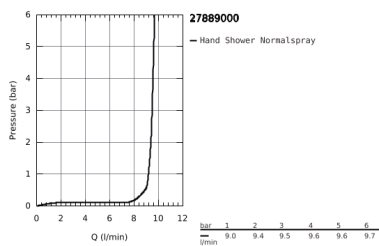

27 889 000 EUPHORIA CUBE+ STICK WALL HOLDER SET 1 SPRAY

PRODUCT DESCRIPTION

- Colour: Chrome
- hand shower, metal (27 888 000)
- wall shower holder (27 706)
- metal shower hose 1500 mm (28 417)
- GROHE Water Saving 9,5 l/min flow limiter
- GROHE DreamSpray perfect spray pattern
- GROHE Long-Life finish
- SpeedClean anti-limescale system
- Inner WaterGuide for a longer life
- TwistStop preventing the hose from twisting