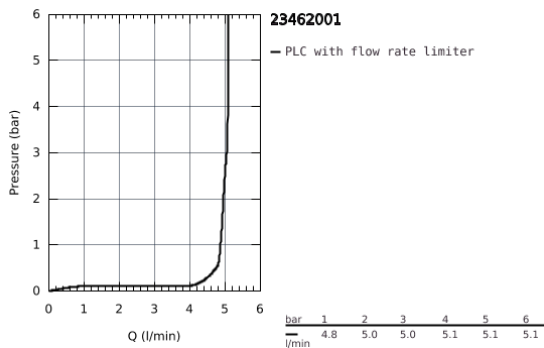

23 462 001 **ESSENCE BASIN MIXER 1/2"**
M-SIZE

PRODUCT DESCRIPTION

- Colour: Chrome
- monobloc installation
- metal lever
- 28 mm ceramic cartridge with GROHE SilkMove
- with temperature limiter
- GROHE Long-Life finish
- GROHE Water Saving mousseur 5.7 l/min
- GROHE AquaGuide adjustable mousseur
- GROHE FastFixation Plus installation system
- swivel spout with mousseur and stop limiter
- pop-up waste set 1 1/4"

- flexible connection hoses

23 462 001 **ESSENCE BASIN MIXER 1/2"**
M-SIZE

SPARE PARTS, August 2016 – now

- 1: Lever (Spare part-nr. 46919000)
 - 2: Cartridge (Spare part-nr. 46580000)
 - 3: Swivel tube spout (Spare part-nr. 13373000)
 - 3.1: Spray plate (Spare part-nr. 48270000)
 - 3.2: O-Ring Ø13,5 x Ø2,75 (Spare part-nr. 0128500M)
 - 3.3: Safety ring (Spare part-nr. 4826600M)
 - 4: Pop-up rod (Spare part-nr. 46739000)
 - 5: Shank mounting kit (Spare part-nr. 46645000)
 - 6: Pop-up waste set 1 1/4" (Spare part-nr. 28910000)
 - 6.1: Chrome bath plug (Spare part-nr. 07182000)
 - 6.2: Eccentric rod (Spare part-nr. 07052000)
 - 7: Connection hose (Spare part-nr. 46255000)
 - 8: Mounting wrench (Spare part-nr. 19017000)*
 - 9: Eccentric rod (Spare part-nr. 07341000)*
- * Optional accessories