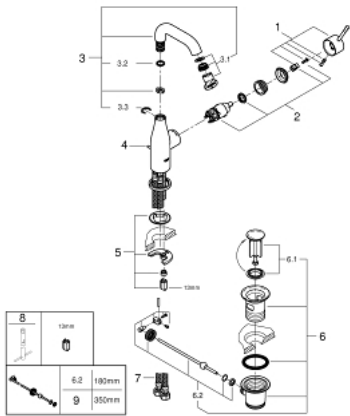

23 462 001 **ESSENCE BASIN MIXER 1/2"**
M-SIZE

PRODUCT DESCRIPTION

- Colour: Chrome
- monobloc installation
- metal lever
- 28 mm ceramic cartridge with GROHE SilkMove
- with temperature limiter
- GROHE Long-Life finish
- GROHE Water Saving mousseur 5.7 l/min
- GROHE AquaGuide adjustable mousseur
- GROHE FastFixation Plus installation system
- swivel spout with mousseur and stop limiter
- pop-up waste set 1 1/4"

- flexible connection hoses

23 462 001 **ESSENCE BASIN MIXER 1/2"**
M-SIZE

SPARE PARTS, August 2016 – now

- 1: Lever (Spare part-nr. 46919000)
 - 2: Cartridge (Spare part-nr. 46580000)
 - 3: Swivel tube spout (Spare part-nr. 13373000)
 - 3.1: Spray plate (Spare part-nr. 48270000)
 - 3.2: O-Ring Ø13,5 x Ø2,75 (Spare part-nr. 0128500M)
 - 3.3: Safety ring (Spare part-nr. 4826600M)
 - 4: Pop-up rod (Spare part-nr. 46739000)
 - 5: Shank mounting kit (Spare part-nr. 46645000)
 - 6: Pop-up waste set 1 1/4" (Spare part-nr. 28910000)
 - 6.1: Chrome bath plug (Spare part-nr. 07182000)
 - 6.2: Eccentric rod (Spare part-nr. 07052000)
 - 7: Connection hose (Spare part-nr. 46255000)
 - 8: Mounting wrench (Spare part-nr. 19017000)*
 - 9: Eccentric rod (Spare part-nr. 07341000)*
- * Optional accessories