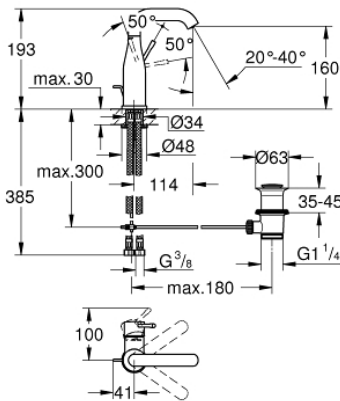

23 462 001 **ESSENCE BASIN MIXER 1/2"**
M-SIZE

PRODUCT DESCRIPTION

- Colour: Chrome
- monobloc installation
- metal lever
- 28 mm ceramic cartridge with GROHE SilkMove
- with temperature limiter
- GROHE Long-Life finish
- GROHE Water Saving mousseur 5.7 l/min
- GROHE AquaGuide adjustable mousseur
- GROHE FastFixation Plus installation system
- swivel spout with mousseur and stop limiter
- pop-up waste set 1 1/4"

- flexible connection hoses

23 462 001 **ESSENCE BASIN MIXER 1/2"**
M-SIZE

SPARE PARTS, August 2016 – now

- 1: Lever (Spare part-nr. 46919000)
 - 2: Cartridge (Spare part-nr. 46580000)
 - 3: Swivel tube spout (Spare part-nr. 13373000)
 - 3.1: Spray plate (Spare part-nr. 48270000)
 - 3.2: O-Ring Ø13,5 x Ø2,75 (Spare part-nr. 0128500M)
 - 3.3: Safety ring (Spare part-nr. 4826600M)
 - 4: Pop-up rod (Spare part-nr. 46739000)
 - 5: Shank mounting kit (Spare part-nr. 46645000)
 - 6: Pop-up waste set 1 1/4" (Spare part-nr. 28910000)
 - 6.1: Chrome bath plug (Spare part-nr. 07182000)
 - 6.2: Eccentric rod (Spare part-nr. 07052000)
 - 7: Connection hose (Spare part-nr. 46255000)
 - 8: Mounting wrench (Spare part-nr. 19017000)*
 - 9: Eccentric rod (Spare part-nr. 07341000)*
- * Optional accessories