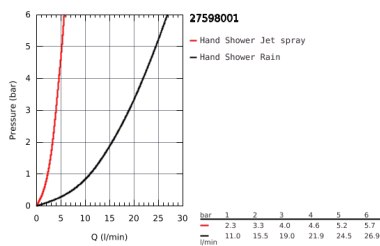

27 598 001 TEMPESTA 100 SHOWER RAIL SET 2 SPRAYS

PRODUCT DESCRIPTION

- Colour: Chrome
- hand shower Tempesta 100 II (27 597)
- shower rail, 600 mm (27 523)
- Relaxaflex hose 1750 mm 1/2" x 1/2" (28 154)
- GROHE DreamSpray perfect spray pattern
- GROHE Long-Life finish
- SpeedClean anti-limescale system
- Inner WaterGuide for a longer life
- ShockProof silicone ring prevents damage caused by a shower falling
- min. recommended pressure 1.0 bar