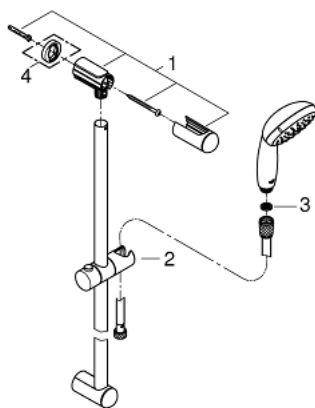

27 598 001 TEMPESTA 100 SHOWER RAIL SET 2 SPRAYS

PRODUCT DESCRIPTION

- Colour: Chrome
- hand shower Tempesta 100 II (27 597)
- shower rail, 600 mm (27 523)
- Relaxaflex hose 1750 mm 1/2" x 1/2" (28 154)
- GROHE DreamSpray perfect spray pattern
- GROHE Long-Life finish
- SpeedClean anti-limescale system
- Inner WaterGuide for a longer life
- ShockProof silicone ring prevents damage caused by a shower falling
- min. recommended pressure 1.0 bar

27 598 001 TEMPESTA 100 SHOWER RAIL SET 2 SPRAYS

SPARE PARTS, June 2013 – now

1: Outlet shower holder (Spare part-nr. 48092000)

2: Sliding piece (Spare part-nr. 48093000)

3: Strainer (Spare part-nr. 0700200M)