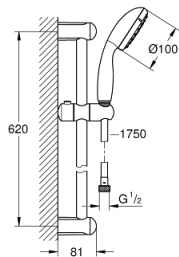

27 598 001 TEMPESTA 100 SHOWER RAIL SET 2 SPRAYS

PRODUCT DESCRIPTION

- Colour: Chrome
- hand shower Tempesta 100 II (27 597)
- shower rail, 600 mm (27 523)
- Relaxaflex hose 1750 mm 1/2" x 1/2" (28 154)
- GROHE DreamSpray perfect spray pattern
- GROHE Long-Life finish
- SpeedClean anti-limescale system
- Inner WaterGuide for a longer life
- ShockProof silicone ring prevents damage caused by a shower falling
- min. recommended pressure 1.0 bar

27 598 001 TEMPESTA 100 SHOWER RAIL SET 2 SPRAYS

SPARE PARTS, June 2013 – now

1: Outlet shower holder (Spare part-nr. 48092000)

2: Sliding piece (Spare part-nr. 48093000)

3: Strainer (Spare part-nr. 0700200M)