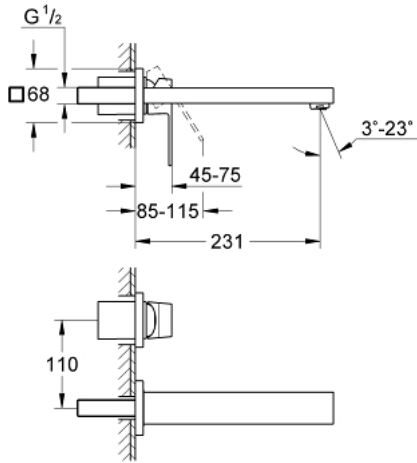

23 447 000 **EUROCUBE 2-HOLE BASIN MIXER**
M-SIZE

PRODUCT DESCRIPTION

- Colour: Chrome
- wall mounted
- set for final installation for
- 23 200 000
- without concealed body
- with metal plate
- metal lever
- GROHE Long-Life finish
- GROHE AquaGuide adjustable mousseur 5.7 l/min
- centre distance 110 mm
- projection 231 mm

23 447 000 **EUROCUBE 2-HOLE BASIN MIXER**
M-SIZE

SPARE PARTS, September 2013 – now

1: Lever (Spare part-nr. 46802000)

2: Flow straightener (Spare part-nr. 64451000)

3: Flush pipe extension (Spare part-nr. 46627000)*