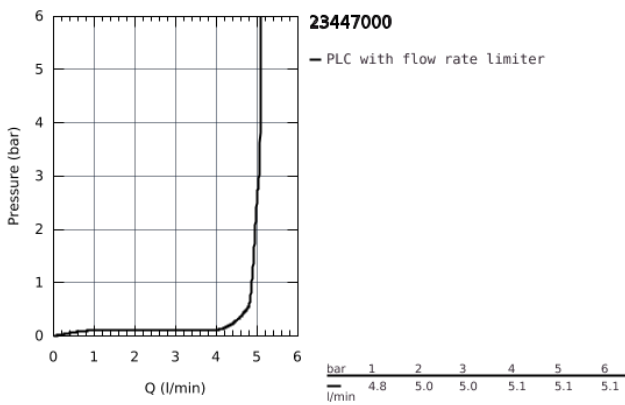

23 447 000 **EUROCUBE 2-HOLE BASIN MIXER**
M-SIZE

PRODUCT DESCRIPTION

- Colour: Chrome
- wall mounted
- set for final installation for
- 23 200 000
- without concealed body
- with metal plate
- metal lever
- GROHE Long-Life finish
- GROHE AquaGuide adjustable mousseur 5.7 l/min
- centre distance 110 mm
- projection 231 mm

23 447 000 **EUROCUBE 2-HOLE BASIN MIXER**
M-SIZE

SPARE PARTS, September 2013 – now

1: Lever (Spare part-nr. 46802000)

2: Flow straightener (Spare part-nr. 64451000)

3: Flush pipe extension (Spare part-nr. 46627000)*