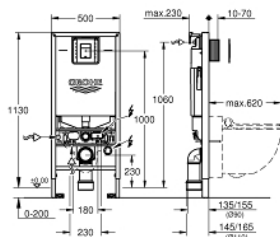

39 603 000 **RAPID SLX 3-IN-1 SET FOR WC, 1.13 M INSTALLATION HEIGHT**

PRODUCT DESCRIPTION

- Colour: Chrome
- flushing cistern GDx, 6 l
- Consisting of:
 - Rapid SLX element for WC (39 596 000) with integrated power socket
 - Skate Cosmopolitan S flush plate, chrome (37 535 000)
 - front wall brackets (38 558 00M)
- including flow manager