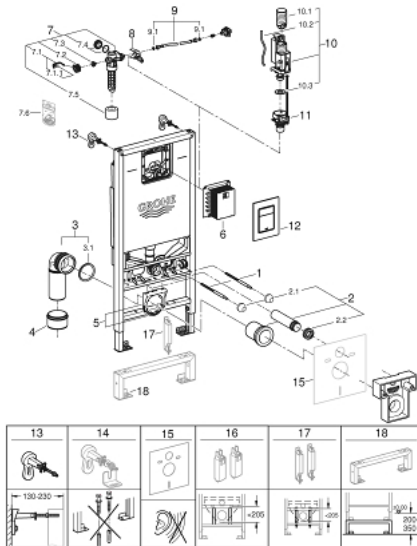

39 603 000 RAPID SLX 3-IN-1 SET FOR WC, 1.13 M INSTALLATION HEIGHT

SPARE PARTS, January 2020 – now

- 1: Threaded bolt (Spare part-nr. 4276400M)
 - 2: WC inlet and outlet connecting set (Spare part-nr. 37311K00)
 - 2.1: Basin fastening (Spare part-nr. 43511SH0)
 - 2.2: Connector (Spare part-nr. 37119000)
 - 3: PP-outlet bend \varnothing 90 mm (Spare part-nr. 42327000)
 - 4: 4" outlet adaptor for Rapid SL (Spare part-nr. 42242000)
 - 5: Support for outlet bend (Spare part-nr. 42243000)
 - 6: Inspection shaft for small flush plates (Spare part-nr. 40911000)
 - 7: Filling valve (Spare part-nr. 42583000)
 - 7.1: Lever (Spare part-nr. 43734000)
 - 7.1.1: Sealing washer (Spare part-nr. 4377000M)
 - 7.2: Valve head (Spare part-nr. 43536000)
 - 7.3: Membrane (Spare part-nr. 4375800M)
 - 7.4: Screw cap (Spare part-nr. 43735000)
 - 7.5: Valve FLOAT, 5 pcs.. (Spare part-nr. 4379100M)
 - 7.6: Set of seals (Spare part-nr. 43722000)*
 - 8: Support device (Spare part-nr. 42246000)
 - 9: Connecting hose (Spare part-nr. 42233000)
 - 9.1: O-Ring (Spare part-nr. 0319100M)
 - 10: Dual Flush discharge valve AV1 (Spare part-nr. 42320000)
 - 10.1: Extension for overflow pipe (Spare part-nr. 42313000)
 - 10.2: Pneumatic hose (Spare part-nr. 42319000)
 - 10.3: Sealing washer (Spare part-nr. 42310000)
 - 11: Valve seat (Spare part-nr. 42593000)
 - 12: Front wall brackets (Spare part-nr. 3855800M)
 - 13: Flush plate (Spare part-nr. 37535000)
 - 14: Set for noise protection (Spare part-nr. 37131000)*
 - 15: Xtra wall brackets, flexible placing (Spare part-nr. 38733000)*
 - 16: Accessory (Spare part-nr. 39607000)*
 - 17: Flush pipe extension (Spare part-nr. 38629001)*
- * Optional accessories