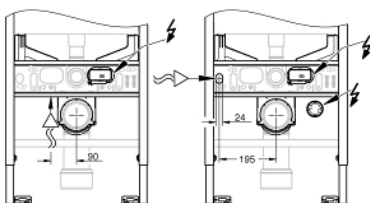

39 603 000 **RAPID SLX 3-IN-1 SET FOR WC, 1.13 M INSTALLATION HEIGHT**

PRODUCT DESCRIPTION

- Colour: Chrome
- flushing cistern GDx, 6 l
- Consisting of:
 - Rapid SLX element for WC (39 596 000) with integrated power socket
 - Skate Cosmopolitan S flush plate, chrome (37 535 000)
 - front wall brackets (38 558 00M)
- including flow manager