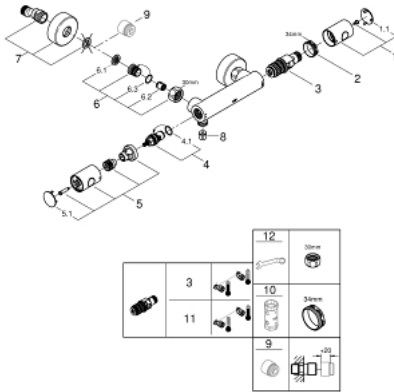

34 771 000 **GROHTHERM 800 COSMOPOLITAN THERMOSTATIC SHOWER MIXER 1/2"**

PRODUCT DESCRIPTION

- Colour: Chrome
- wall mounted
- GROHE Long-Life finish
- GROHE MetalGrip ergonomically shaped metal handles
- GROHE SafeStop safety button at 38°C (calibration required)
- GROHE SafeStop Plus integrated temperature limiter at max 50°C
- GROHE Turbostat C3 compact cartridge with wax thermoelement
- integrated mixed water shut off
- volume handle with GROHE EcoButton(economy button with individually adjustable economy stop)
- ceramic headpart 1/2", 180°
- shower bottom outlet 1/2"
- built-in non return valves
- dirt strainers
- protected against backflow
- S-unions
- metal escutcheon
- GROHE Water Saving - Less water, perfect flow

34 771 000 GROHTHERM 800 COSMOPOLITAN THERMOSTATIC SHOWER MIXER 1/2"

SPARE PARTS, July 2019 – now

- 1: Temperature control handle (Spare part-nr. 47985000)
 - 1.1: Cover Cap (Spare part-nr. 6458500M)
 - 2: retaining ring (Spare part-nr. 47743000)
 - 3: Thermostatic compact cartridge 1/2" (Spare part-nr. 47885000)
 - 4: Ceramic headpart, 1/2" (Spare part-nr. 45346000)
 - 4.1: O-Ring Ø18,2 x Ø1,7 (Spare part-nr. 0392400M)
 - 5: Metal handle 1/2" (Spare part-nr. 47984000)
 - 5.1: Cover Cap (Spare part-nr. 6458500M)
 - 6: Non-return valve (Spare part-nr. 47189000)
 - 6.1: Filter (Spare part-nr. 0726400M)
 - 6.2: Non-return valve (Spare part-nr. 08565000)
 - 6.3: O-Ring Ø17 x Ø2 (Spare part-nr. 0305500M)
 - 7: S-union (Spare part-nr. 12662000)
 - 8: Non-return valve (Spare part-nr. 47886000)
 - 9: Extension 3/4", 20 mm (Spare part-nr. 0713000M)*
 - 10: Socket Spanner (Spare part-nr. 19332000)*
 - 11: GROHE TurboStat cartridge 1/2" (Spare part-nr. 47175000)*
 - 12: Special Spanner (Spare part-nr. 19377000)*
- * Optional accessories