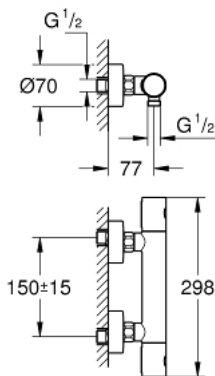

34 771 000 **GROHTHERM 800 COSMOPOLITAN THERMOSTATIC SHOWER MIXER 1/2"**

PRODUCT DESCRIPTION

- Colour: Chrome
- wall mounted
- GROHE Long-Life finish
- GROHE MetalGrip ergonomically shaped metal handles
- GROHE SafeStop safety button at 38°C (calibration required)
- GROHE SafeStop Plus integrated temperature limiter at max 50°C
- GROHE Turbostat C3 compact cartridge with wax thermoelement
- integrated mixed water shut off
- volume handle with GROHE EcoButton(economy button with individually adjustable economy stop)
- ceramic headpart 1/2", 180°
- shower bottom outlet 1/2"
- built-in non return valves
- dirt strainers
- protected against backflow
- S-unions
- metal escutcheon
- GROHE Water Saving - Less water, perfect flow

34 771 000 GROHTHERM 800 COSMOPOLITAN THERMOSTATIC SHOWER MIXER 1/2"

SPARE PARTS, July 2019 – now

- 1: Temperature control handle (Spare part-nr. 47985000)
 - 1.1: Cover Cap (Spare part-nr. 6458500M)
 - 2: retaining ring (Spare part-nr. 47743000)
 - 3: Thermostatic compact cartridge 1/2" (Spare part-nr. 47885000)
 - 4: Ceramic headpart, 1/2" (Spare part-nr. 45346000)
 - 4.1: O-Ring Ø18,2 x Ø1,7 (Spare part-nr. 0392400M)
 - 5: Metal handle 1/2" (Spare part-nr. 47984000)
 - 5.1: Cover Cap (Spare part-nr. 6458500M)
 - 6: Non-return valve (Spare part-nr. 47189000)
 - 6.1: Filter (Spare part-nr. 0726400M)
 - 6.2: Non-return valve (Spare part-nr. 08565000)
 - 6.3: O-Ring Ø17 x Ø2 (Spare part-nr. 0305500M)
 - 7: S-union (Spare part-nr. 12662000)
 - 8: Non-return valve (Spare part-nr. 47886000)
 - 9: Extension 3/4", 20 mm (Spare part-nr. 0713000M)*
 - 10: Socket Spanner (Spare part-nr. 19332000)*
 - 11: GROHE TurboStat cartridge 1/2" (Spare part-nr. 47175000)*
 - 12: Special Spanner (Spare part-nr. 19377000)*
- * Optional accessories