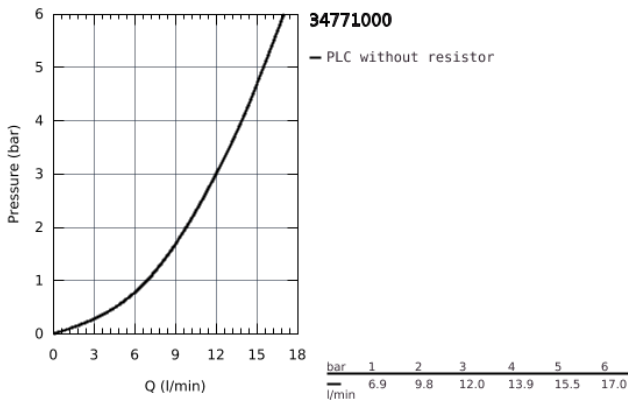

34 771 000 **GROHTHERM 800 COSMOPOLITAN THERMOSTATIC SHOWER MIXER 1/2"**

PRODUCT DESCRIPTION

- Colour: Chrome
- wall mounted
- GROHE Long-Life finish
- GROHE MetalGrip ergonomically shaped metal handles
- GROHE SafeStop safety button at 38°C (calibration required)
- GROHE SafeStop Plus integrated temperature limiter at max 50°C
- GROHE Turbostat C3 compact cartridge with wax thermoelement
- integrated mixed water shut off
- volume handle with GROHE EcoButton(economy button with individually adjustable economy stop)
- ceramic headpart 1/2", 180°
- shower bottom outlet 1/2"
- built-in non return valves
- dirt strainers
- protected against backflow
- S-unions
- metal escutcheon
- GROHE Water Saving - Less water, perfect flow

34 771 000 GROHTHERM 800 COSMOPOLITAN THERMOSTATIC SHOWER MIXER 1/2"

SPARE PARTS, July 2019 – now

- 1: Temperature control handle (Spare part-nr. 47985000)
 - 1.1: Cover Cap (Spare part-nr. 6458500M)
 - 2: retaining ring (Spare part-nr. 47743000)
 - 3: Thermostatic compact cartridge 1/2" (Spare part-nr. 47885000)
 - 4: Ceramic headpart, 1/2" (Spare part-nr. 45346000)
 - 4.1: O-Ring Ø18,2 x Ø1,7 (Spare part-nr. 0392400M)
 - 5: Metal handle 1/2" (Spare part-nr. 47984000)
 - 5.1: Cover Cap (Spare part-nr. 6458500M)
 - 6: Non-return valve (Spare part-nr. 47189000)
 - 6.1: Filter (Spare part-nr. 0726400M)
 - 6.2: Non-return valve (Spare part-nr. 08565000)
 - 6.3: O-Ring Ø17 x Ø2 (Spare part-nr. 0305500M)
 - 7: S-union (Spare part-nr. 12662000)
 - 8: Non-return valve (Spare part-nr. 47886000)
 - 9: Extension 3/4", 20 mm (Spare part-nr. 0713000M)*
 - 10: Socket Spanner (Spare part-nr. 19332000)*
 - 11: GROHE TurboStat cartridge 1/2" (Spare part-nr. 47175000)*
 - 12: Special Spanner (Spare part-nr. 19377000)*
- * Optional accessories