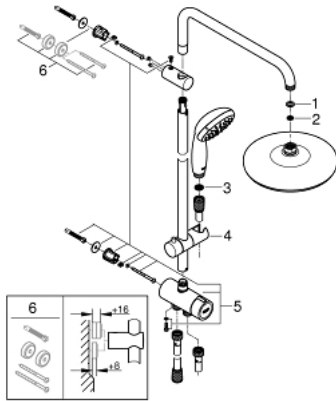

## 26 381 001 TEMPESTA SYSTEM 210 FLEX SHOWER SYSTEM WITH DIVERTER FOR WALL MOUNTING

### PRODUCT DESCRIPTION

- Colour: Chrome
- Consisting of:
  - horizontal 390 mm shower arm, adjustable before installation
  - change by diverter between hand shower, head shower or head shower Eco setting
  - head shower Tempesta 210 (26 408)
  - 2 spray patterns (via diverter):
    - chrome plated spray face
    - with ball joint
    - rotation angle  $\pm 15^\circ$
  - hand shower Tempesta 100 (27 852)
  - Rain spray pattern
  - adjustable height via gliding element
  - distance between diverter and upper bracket: 620 mm
  - shower hose Relexaflex 1500 mm (28 151)
  - shower hose Relexaflex 1250 mm (28 150)
- flexible installation: connection to tap / wall union for water supply with 1/2" thread of the 1250 mm shower hose
- GROHE DreamSpray perfect spray pattern
- GROHE Long-Life finish
- SpeedClean anti-limescale system
- Inner WaterGuide for a longer life
- ShockProof silicone ring prevents damage caused by a shower falling
- suitable for instantaneous heaters from 18 kW/h
- minimum flow rate 7 l/min.