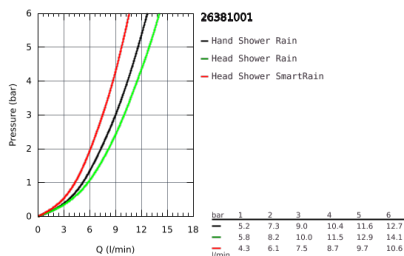

## 26 381 001 TEMPESTA SYSTEM 210 FLEX SHOWER SYSTEM WITH DIVERTER FOR WALL MOUNTING

### PRODUCT DESCRIPTION

- Colour: Chrome
- Consisting of:
  - horizontal 390 mm shower arm, adjustable before installation
  - change by diverter between hand shower, head shower or head shower Eco setting
  - head shower Tempesta 210 (26 408)
  - 2 spray patterns (via diverter):
    - chrome plated spray face
    - with ball joint
    - rotation angle  $\pm 15^\circ$
  - hand shower Tempesta 100 (27 852)
  - Rain spray pattern
  - adjustable height via gliding element
  - distance between diverter and upper bracket: 620 mm
  - shower hose Relexaflex 1500 mm (28 151)
  - shower hose Relexaflex 1250 mm (28 150)
- flexible installation: connection to tap / wall union for water supply with 1/2" thread of the 1250 mm shower hose
- GROHE DreamSpray perfect spray pattern
- GROHE Long-Life finish
- SpeedClean anti-limescale system
- Inner WaterGuide for a longer life
- ShockProof silicone ring prevents damage caused by a shower falling
- suitable for instantaneous heaters from 18 kW/h
- minimum flow rate 7 l/min.