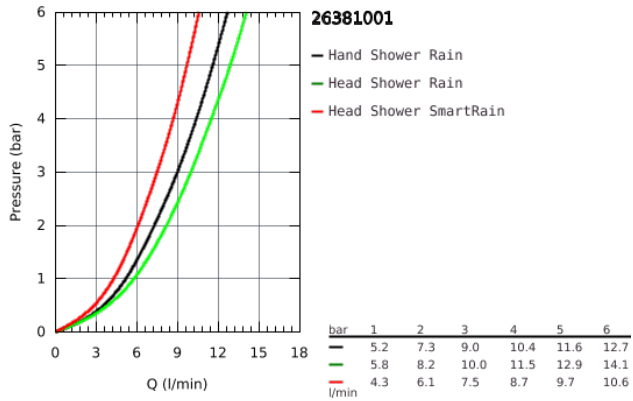

26 381 001 TEMPESTA SYSTEM 210 FLEX SHOWER SYSTEM WITH DIVERTER FOR WALL MOUNTING