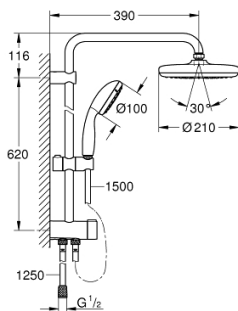

## 26 381 001 TEMPESTA SYSTEM 210 FLEX SHOWER SYSTEM WITH DIVERTER FOR WALL MOUNTING

### PRODUCT DESCRIPTION

- Colour: Chrome
- Consisting of:
  - horizontal 390 mm shower arm, adjustable before installation
  - change by diverter between hand shower, head shower or head shower Eco setting
  - head shower Tempesta 210 (26 408)
  - 2 spray patterns (via diverter):
    - chrome plated spray face
    - with ball joint
    - rotation angle  $\pm 15^\circ$
  - hand shower Tempesta 100 (27 852)
  - Rain spray pattern
  - adjustable height via gliding element
  - distance between diverter and upper bracket: 620 mm
  - shower hose Relexaflex 1500 mm (28 151)
  - shower hose Relexaflex 1250 mm (28 150)
- flexible installation: connection to tap / wall union for water supply with 1/2" thread of the 1250 mm shower hose
- GROHE DreamSpray perfect spray pattern
- GROHE Long-Life finish
- SpeedClean anti-limescale system
- Inner WaterGuide for a longer life
- ShockProof silicone ring prevents damage caused by a shower falling
- suitable for instantaneous heaters from 18 kW/h
- minimum flow rate 7 l/min.