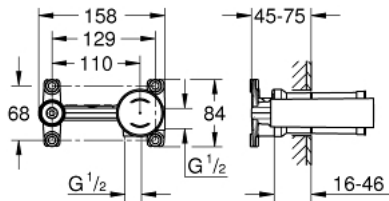

23 571 000 SINGLE-LEVER MIXER 1/2", UNIVERSAL CONCEALED BODY

PRODUCT DESCRIPTION

- for 2 hole basin mixer
- wall installation
- without finishing trim set
- GROHE SilkMove 35 mm ceramic cartridge
- adjustable flow rate limiter
- with temperature limiter
- spout can be positioned on the right or left
- DR-brass
- installation device
- allows for waterproofing of wall construction surrounding the concealed body
- with sealing sleeve

23 571 000 SINGLE-LEVER MIXER 1/2", UNIVERSAL CONCEALED BODY

SPARE PARTS, January 2015 – now

1: Cartridge (Spare part-nr. 46374000)

2: Socket Spanner (Spare part-nr. 19332000)*

3: Flush pipe extension (Spare part-nr. 46943000)*