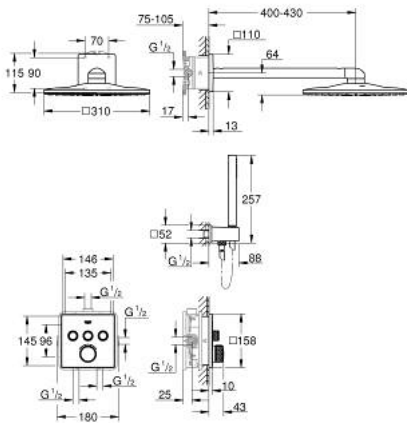

34 706 000 GROHTHERM SMARTCONTROL PERFECT SHOWER SET WITH RAINSHOWER SMARTACTIVE 310 CUBE

PRODUCT DESCRIPTION

- Colour: Chrome
- Consisting of:
 - concealed thermostat with 3 valves (29 126)
 - Grohtherm SmartControl set for final installation
 - GROHE Rapido SmartBox 35 600/35 604
 - Rainshower SmartActive 310 Cube head shower set (26 479) including head shower with 2 sprays, horizontal shower arm 400 mm and head shower rough-in (26 483 000)
 - hand shower Euphoria Cube Stick (27 698 000)
 - Euphoria Cube wall union with integrated shower holder (26 370 000)
 - Silverflex shower hose 1.500 mm (28 364)

34 706 000 GROHTHERM SMARTCONTROL PERFECT SHOWER SET WITH RAINSHOWER SMARTACTIVE 310 CUBE