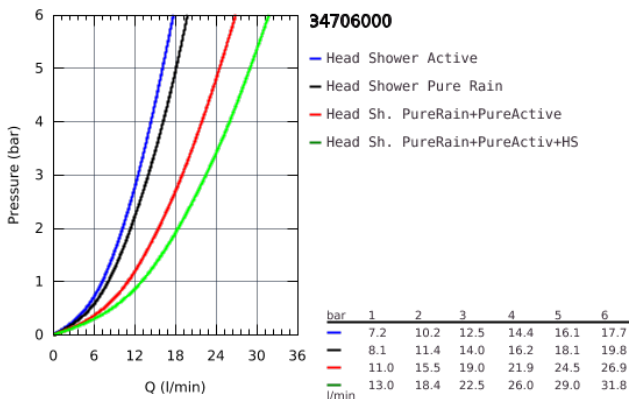

34 706 000 GROHTHERM SMARTCONTROL PERFECT SHOWER SET WITH RAINSHOWER SMARTACTIVE 310 CUBE

PRODUCT DESCRIPTION

- Colour: Chrome
- Consisting of:
 - concealed thermostat with 3 valves (29 126)
 - Grohtherm SmartControl set for final installation
 - GROHE Rapido SmartBox 35 600/35 604
 - Rainshower SmartActive 310 Cube head shower set (26 479) including head shower with 2 sprays, horizontal shower arm 400 mm and head shower rough-in (26 483 000)
 - hand shower Euphoria Cube Stick (27 698 000)
 - Euphoria Cube wall union with integrated shower holder (26 370 000)
 - Silverflex shower hose 1.500 mm (28 364)

34 706 000 GROHTHERM SMARTCONTROL PERFECT SHOWER SET WITH RAINSHOWER SMARTACTIVE 310 CUBE