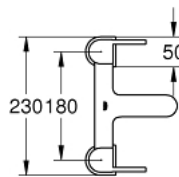

25 132 003 **GROHE PLUS TWO-HANDLED BATH FILLER 1/2"**

PRODUCT DESCRIPTION

- Colour: Chrome
- deck mounted
- metal handles
- GROHE Long-Life headpart 3/4"
- recommended pressure 0.2 - 5.0 bar
- GROHE Long-Life finish

25 132 003 GROHE PLUS TWO-HANDLED BATH FILLER 1/2"

SPARE PARTS, August 2018 – now

1: Replacement handle connection kit (Spare part-nr. 45186000)

1.1: O-Ring Ø18,2 x Ø1,7 (Spare part-nr. 0392400M)

2: Ceramic headpart 3/4", 180° (Spare part-nr. 45887000)

3: Ceramic headpart 3/4", 180° (Spare part-nr. 45888000)

4: Flow straightener (Spare part-nr. 46164000)