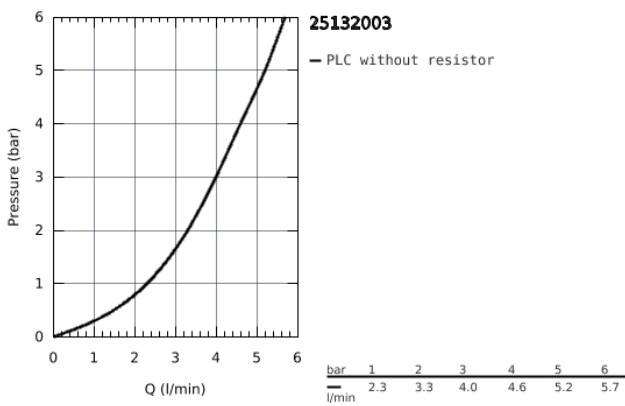

25 132 003 **GROHE PLUS TWO-HANDLED BATH FILLER 1/2"**

PRODUCT DESCRIPTION

- Colour: Chrome
- deck mounted
- metal handles
- GROHE Long-Life headpart 3/4"
- recommended pressure 0.2 - 5.0 bar
- GROHE Long-Life finish

25 132 003 GROHE PLUS TWO-HANDLED BATH FILLER 1/2"

SPARE PARTS, August 2018 – now

1: Replacement handle connection kit (Spare part-nr. 45186000)

1.1: O-Ring Ø18,2 x Ø1,7 (Spare part-nr. 0392400M)

2: Ceramic headpart 3/4", 180° (Spare part-nr. 45887000)

3: Ceramic headpart 3/4", 180° (Spare part-nr. 45888000)

4: Flow straightener (Spare part-nr. 46164000)