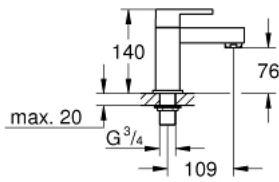

25 132 003 **GROHE PLUS TWO-HANDLED BATH FILLER 1/2"**

PRODUCT DESCRIPTION

- Colour: Chrome
- deck mounted
- metal handles
- GROHE Long-Life headpart 3/4"
- recommended pressure 0.2 - 5.0 bar
- GROHE Long-Life finish

25 132 003 GROHE PLUS TWO-HANDLED BATH FILLER 1/2"

SPARE PARTS, August 2018 – now

1: Replacement handle connection kit (Spare part-nr. 45186000)

1.1: O-Ring Ø18,2 x Ø1,7 (Spare part-nr. 0392400M)

2: Ceramic headpart 3/4", 180° (Spare part-nr. 45887000)

3: Ceramic headpart 3/4", 180° (Spare part-nr. 45888000)

4: Flow straightener (Spare part-nr. 46164000)