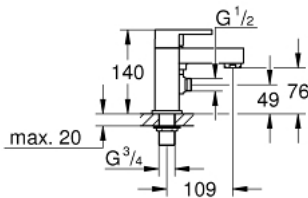

25 133 003 **GROHE PLUS TWO-HANDLED BATH/SHOWER MIXER 1/2"**

PRODUCT DESCRIPTION

- Colour: Chrome
- deck mounted
- metal handles
- GROHE Long-Life headpart 3/4"
- automatic diverter: bath/shower
- integrated non-return valve in the shower outlet 1/2"
- recommended pressure 0.2 - 5.0 bar
- GROHE Long-Life finish

25 133 003 **GROHE PLUS TWO-HANDLED BATH/SHOWER MIXER ½"**

SPARE PARTS, August 2018 – now

- 1: Replacement handle connection kit (Spare part-nr. 45186000)
- 1.1: O-Ring Ø18,2 x Ø1,7 (Spare part-nr. 0392400M)
- 2: Ceramic headpart 3/4", 180° (Spare part-nr. 45887000)
- 3: Ceramic headpart 3/4", 180° (Spare part-nr. 45888000)
- 4: Flow straightener (Spare part-nr. 46164000)
- 5: Repl.kit f.rotary valve (Spare part-nr. 48038000)
- 6: Non-return valve (Spare part-nr. 08565000)