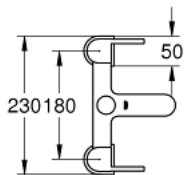

25 133 003 **GROHE PLUS TWO-HANDLED BATH/SHOWER MIXER 1/2"**

PRODUCT DESCRIPTION

- Colour: Chrome
- deck mounted
- metal handles
- GROHE Long-Life headpart 3/4"
- automatic diverter: bath/shower
- integrated non-return valve in the shower outlet 1/2"
- recommended pressure 0.2 - 5.0 bar
- GROHE Long-Life finish

25 133 003 **GROHE PLUS TWO-HANDLED BATH/SHOWER MIXER ½"**

SPARE PARTS, August 2018 – now

- 1: Replacement handle connection kit (Spare part-nr. 45186000)
- 1.1: O-Ring Ø18,2 x Ø1,7 (Spare part-nr. 0392400M)
- 2: Ceramic headpart 3/4", 180° (Spare part-nr. 45887000)
- 3: Ceramic headpart 3/4", 180° (Spare part-nr. 45888000)
- 4: Flow straightener (Spare part-nr. 46164000)
- 5: Repl.kit f.rotary valve (Spare part-nr. 48038000)
- 6: Non-return valve (Spare part-nr. 08565000)