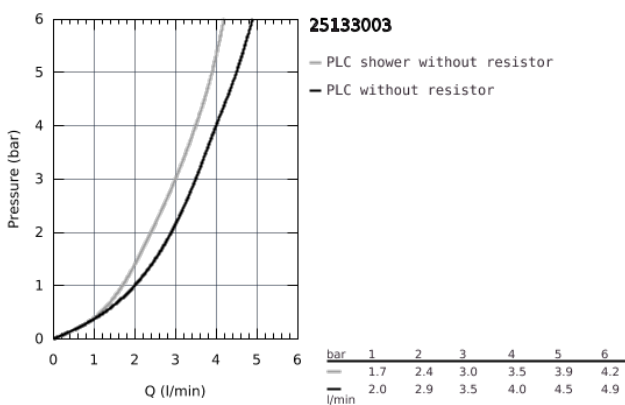

25 133 003 **GROHE PLUS TWO-HANDLED BATH/SHOWER MIXER 1/2"**

PRODUCT DESCRIPTION

- Colour: Chrome
- deck mounted
- metal handles
- GROHE Long-Life headpart 3/4"
- automatic diverter: bath/shower
- integrated non-return valve in the shower outlet 1/2"
- recommended pressure 0.2 - 5.0 bar
- GROHE Long-Life finish

25 133 003 **GROHE PLUS TWO-HANDLED BATH/SHOWER MIXER ½"**

SPARE PARTS, August 2018 – now

- 1: Replacement handle connection kit (Spare part-nr. 45186000)
- 1.1: O-Ring Ø18,2 x Ø1,7 (Spare part-nr. 0392400M)
- 2: Ceramic headpart 3/4", 180° (Spare part-nr. 45887000)
- 3: Ceramic headpart 3/4", 180° (Spare part-nr. 45888000)
- 4: Flow straightener (Spare part-nr. 46164000)
- 5: Repl.kit f.rotary valve (Spare part-nr. 48038000)
- 6: Non-return valve (Spare part-nr. 08565000)