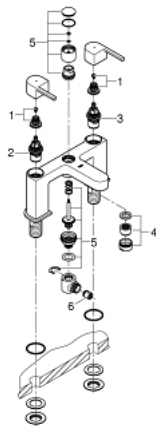

25 133 003 **GROHE PLUS TWO-HANDLED BATH/SHOWER MIXER 1/2"**

PRODUCT DESCRIPTION

- Colour: Chrome
- deck mounted
- metal handles
- GROHE Long-Life headpart 3/4"
- automatic diverter: bath/shower
- integrated non-return valve in the shower outlet 1/2"
- recommended pressure 0.2 - 5.0 bar
- GROHE Long-Life finish

25 133 003 **GROHE PLUS TWO-HANDLED BATH/SHOWER MIXER ½"**

SPARE PARTS, August 2018 – now

- 1: Replacement handle connection kit (Spare part-nr. 45186000)
- 1.1: O-Ring Ø18,2 x Ø1,7 (Spare part-nr. 0392400M)
- 2: Ceramic headpart 3/4", 180° (Spare part-nr. 45887000)
- 3: Ceramic headpart 3/4", 180° (Spare part-nr. 45888000)
- 4: Flow straightener (Spare part-nr. 46164000)
- 5: Repl.kit f.rotary valve (Spare part-nr. 48038000)
- 6: Non-return valve (Spare part-nr. 08565000)