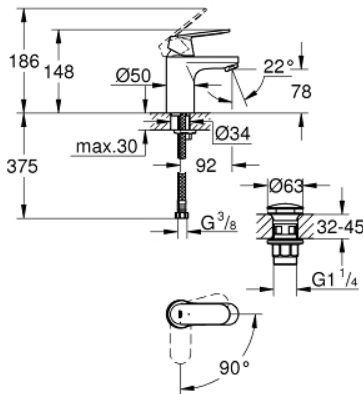

23 927 000 **EUROSMART COSMOPOLITAN BASIN MIXER 1/2"**  
**S-SIZE**

**PRODUCT DESCRIPTION**

- Colour: Chrome
- monobloc installation
- metal lever
- GROHE SilkMove Energy Saving 35 mm ceramic cartridge with energy saving function via cold start
- adjustable flow rate limiter
- adjustable minimum flow rate 2.5 l/min
- temperature limiter
- GROHE Long-Life finish
- GROHE Water Saving mousseur 5.7 l/min
- GROHE FastFixation installation system with centering support
- smooth body with push-open pop-up waste set 1 1/4"
- flexible connection hoses

23 927 000 **EUROSMART COSMOPOLITAN BASIN MIXER 1/2"**  
**S-SIZE**

**SPARE PARTS**, February 2019 – now

- 1: Lever (Spare part-nr. 46828000)
  - 2: Shield for cross handle (Spare part-nr. 46492000)
  - 3: Screw coupling (Spare part-nr. 46460000)
  - 4: Cartridge (Spare part-nr. 46863000)
  - 5: Flow restrictor (Spare part-nr. 48159000)
  - 6: Shank mounting kit (Spare part-nr. 46671000)
  - 7: Waste set with push-open plug (Spare part-nr. 65807000)
  - 8: Mounting wrench (Spare part-nr. 19017000)\*
  - 9: Socket Spanner (Spare part-nr. 19332000)\*
- \* Optional accessories