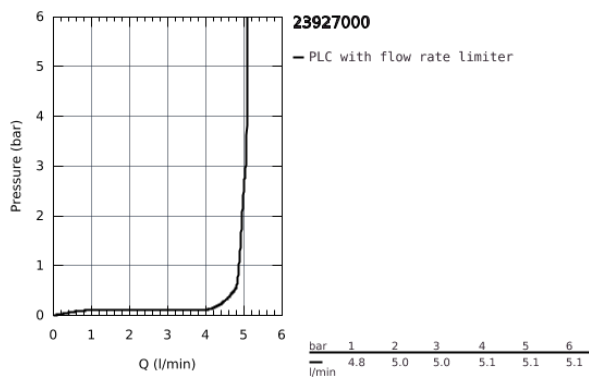

23 927 000 **EUROSMART COSMOPOLITAN BASIN MIXER 1/2"**  
**S-SIZE**

**PRODUCT DESCRIPTION**

- Colour: Chrome
- monobloc installation
- metal lever
- GROHE SilkMove Energy Saving 35 mm ceramic cartridge with energy saving function via cold start
- adjustable flow rate limiter
- adjustable minimum flow rate 2.5 l/min
- temperature limiter
- GROHE Long-Life finish
- GROHE Water Saving mousseur 5.7 l/min
- GROHE FastFixation installation system with centering support
- smooth body with push-open pop-up waste set 1 1/4"
- flexible connection hoses

23 927 000 **EUROSMART COSMOPOLITAN BASIN MIXER 1/2"**  
**S-SIZE**

**SPARE PARTS**, February 2019 – now

- 1: Lever (Spare part-nr. 46828000)
  - 2: Shield for cross handle (Spare part-nr. 46492000)
  - 3: Screw coupling (Spare part-nr. 46460000)
  - 4: Cartridge (Spare part-nr. 46863000)
  - 5: Flow restrictor (Spare part-nr. 48159000)
  - 6: Shank mounting kit (Spare part-nr. 46671000)
  - 7: Waste set with push-open plug (Spare part-nr. 65807000)
  - 8: Mounting wrench (Spare part-nr. 19017000)\*
  - 9: Socket Spanner (Spare part-nr. 19332000)\*
- \* Optional accessories