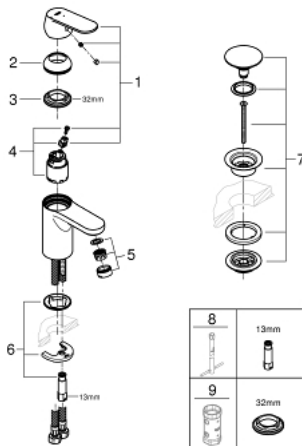

23 927 000 **EUROSMART COSMOPOLITAN BASIN MIXER 1/2"**  
**S-SIZE**

**PRODUCT DESCRIPTION**

- Colour: Chrome
- monobloc installation
- metal lever
- GROHE SilkMove Energy Saving 35 mm ceramic cartridge with energy saving function via cold start
- adjustable flow rate limiter
- adjustable minimum flow rate 2.5 l/min
- temperature limiter
- GROHE Long-Life finish
- GROHE Water Saving mousseur 5.7 l/min
- GROHE FastFixation installation system with centering support
- smooth body with push-open pop-up waste set 1 1/4"
- flexible connection hoses

23 927 000 **EUROSMART COSMOPOLITAN BASIN MIXER 1/2"**  
**S-SIZE**

**SPARE PARTS**, February 2019 – now

- 1: Lever (Spare part-nr. 46828000)
  - 2: Shield for cross handle (Spare part-nr. 46492000)
  - 3: Screw coupling (Spare part-nr. 46460000)
  - 4: Cartridge (Spare part-nr. 46863000)
  - 5: Flow restrictor (Spare part-nr. 48159000)
  - 6: Shank mounting kit (Spare part-nr. 46671000)
  - 7: Waste set with push-open plug (Spare part-nr. 65807000)
  - 8: Mounting wrench (Spare part-nr. 19017000)\*
  - 9: Socket Spanner (Spare part-nr. 19332000)\*
- \* Optional accessories