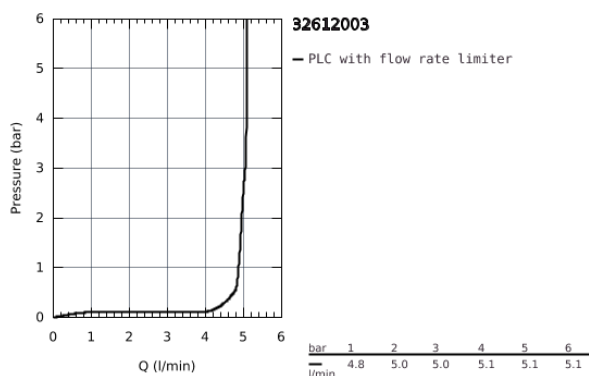

32 612 003 **GROHE PLUS BASIN MIXER 1/2"**  
**S-SIZE**

**PRODUCT DESCRIPTION**

- Colour: Chrome
- monobloc installation
- metal lever
- 28 mm ceramic cartridge with GROHE SilkMove
- with temperature limiter
- GROHE Long-Life finish
- GROHE Water Saving SpeedClean mousseur 5.7 l/min
- GROHE AquaGuide adjustable mousseur
- GROHE FastFixation Plus installation system
- pop-up waste set 1 1/4"
- flexible connection hoses

32 612 003 **GROHE PLUS BASIN MIXER 1/2"**  
**S-SIZE**

**SPARE PARTS**, August 2018 – now

- 1: Lever (Spare part-nr. 48452000)
  - 2: retaining ring (Spare part-nr. 07419000)
  - 3: Cartridge (Spare part-nr. 46580000)
  - 4: Pop-up rod (Spare part-nr. 46739000)
  - 5: Flow restrictor (Spare part-nr. 48449000)
  - 6: Shank mounting kit (Spare part-nr. 46645000)
  - 7: Pop-up waste set 1 1/4" (Spare part-nr. 28910000)
  - 7.1: Chrome bath plug (Spare part-nr. 07182000)
  - 7.2: Eccentric rod (Spare part-nr. 07052000)
  - 8: Eccentric rod (Spare part-nr. 07341000)\*
  - 9: Mounting wrench (Spare part-nr. 19017000)\*
- \* Optional accessories