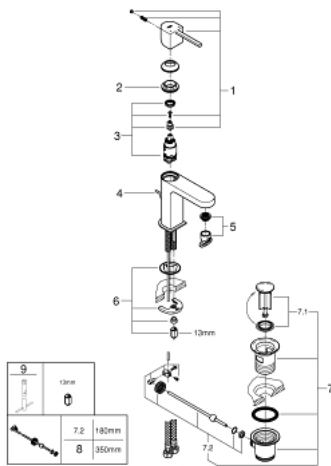

32 612 003 **GROHE PLUS BASIN MIXER 1/2"**  
**S-SIZE**

**PRODUCT DESCRIPTION**

- Colour: Chrome
- monobloc installation
- metal lever
- 28 mm ceramic cartridge with GROHE SilkMove
- with temperature limiter
- GROHE Long-Life finish
- GROHE Water Saving SpeedClean mousseur 5.7 l/min
- GROHE AquaGuide adjustable mousseur
- GROHE FastFixation Plus installation system
- pop-up waste set 1 1/4"
- flexible connection hoses

32 612 003 **GROHE PLUS BASIN MIXER 1/2"**  
**S-SIZE**

**SPARE PARTS**, August 2018 – now

- 1: Lever (Spare part-nr. 48452000)
  - 2: retaining ring (Spare part-nr. 07419000)
  - 3: Cartridge (Spare part-nr. 46580000)
  - 4: Pop-up rod (Spare part-nr. 46739000)
  - 5: Flow restrictor (Spare part-nr. 48449000)
  - 6: Shank mounting kit (Spare part-nr. 46645000)
  - 7: Pop-up waste set 1 1/4" (Spare part-nr. 28910000)
  - 7.1: Chrome bath plug (Spare part-nr. 07182000)
  - 7.2: Eccentric rod (Spare part-nr. 07052000)
  - 8: Eccentric rod (Spare part-nr. 07341000)\*
  - 9: Mounting wrench (Spare part-nr. 19017000)\*
- \* Optional accessories