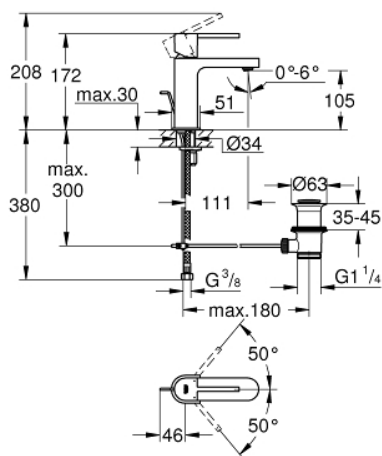

32 612 003 **GROHE PLUS BASIN MIXER 1/2"**  
**S-SIZE**

**PRODUCT DESCRIPTION**

- Colour: Chrome
- monobloc installation
- metal lever
- 28 mm ceramic cartridge with GROHE SilkMove
- with temperature limiter
- GROHE Long-Life finish
- GROHE Water Saving SpeedClean mousseur 5.7 l/min
- GROHE AquaGuide adjustable mousseur
- GROHE FastFixation Plus installation system
- pop-up waste set 1 1/4"
- flexible connection hoses

32 612 003 **GROHE PLUS BASIN MIXER 1/2"**  
**S-SIZE**

**SPARE PARTS**, August 2018 – now

- 1: Lever (Spare part-nr. 48452000)
  - 2: retaining ring (Spare part-nr. 07419000)
  - 3: Cartridge (Spare part-nr. 46580000)
  - 4: Pop-up rod (Spare part-nr. 46739000)
  - 5: Flow restrictor (Spare part-nr. 48449000)
  - 6: Shank mounting kit (Spare part-nr. 46645000)
  - 7: Pop-up waste set 1 1/4" (Spare part-nr. 28910000)
  - 7.1: Chrome bath plug (Spare part-nr. 07182000)
  - 7.2: Eccentric rod (Spare part-nr. 07052000)
  - 8: Eccentric rod (Spare part-nr. 07341000)\*
  - 9: Mounting wrench (Spare part-nr. 19017000)\*
- \* Optional accessories