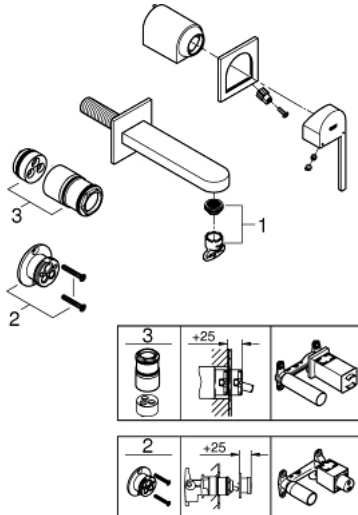

29 303 003 GROHE PLUS 2-HOLE BASIN MIXER M-SIZE

PRODUCT DESCRIPTION

- Colour: Chrome
- wall mounted
- set for final installation for
- 23 200 000
- without concealed body
- metal escutcheon
- metal lever
- GROHE Long-Life finish
- GROHE Water Saving SpeedClean mousseur 5.7 l/min
- GROHE AquaGuide adjustable mousseur
- centre distance 110 mm
- projection 147 mm
- min. recommended pressure 1.0 bar

29 303 003 GROHE PLUS 2-HOLE BASIN MIXER M-SIZE

29 303 003 **GROHE PLUS 2-HOLE BASIN MIXER**
M-SIZE

SPARE PARTS, August 2018 – now

1: Flow restrictor (Spare part-nr. 48449000)

2: Flush pipe extension (Spare part-nr. 46627000)*

3: Flush pipe extension (Spare part-nr. 46943000)*

* Optional accessories