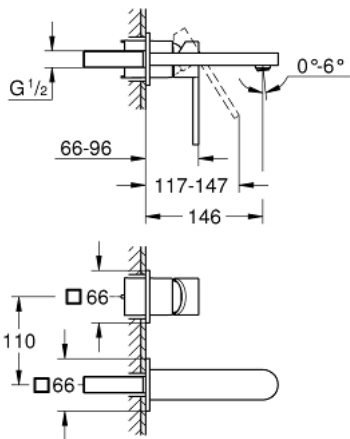

29 303 003 GROHE PLUS 2-HOLE BASIN MIXER M-SIZE

PRODUCT DESCRIPTION

- Colour: Chrome
- wall mounted
- set for final installation for
- 23 200 000
- without concealed body
- metal escutcheon
- metal lever
- GROHE Long-Life finish
- GROHE Water Saving SpeedClean mousseur 5.7 l/min
- GROHE AquaGuide adjustable mousseur
- centre distance 110 mm
- projection 147 mm
- min. recommended pressure 1.0 bar

29 303 003 GROHE PLUS 2-HOLE BASIN MIXER M-SIZE

29 303 003 **GROHE PLUS 2-HOLE BASIN MIXER**
M-SIZE

SPARE PARTS, August 2018 – now

1: Flow restrictor (Spare part-nr. 48449000)

2: Flush pipe extension (Spare part-nr. 46627000)*

3: Flush pipe extension (Spare part-nr. 46943000)*

* Optional accessories