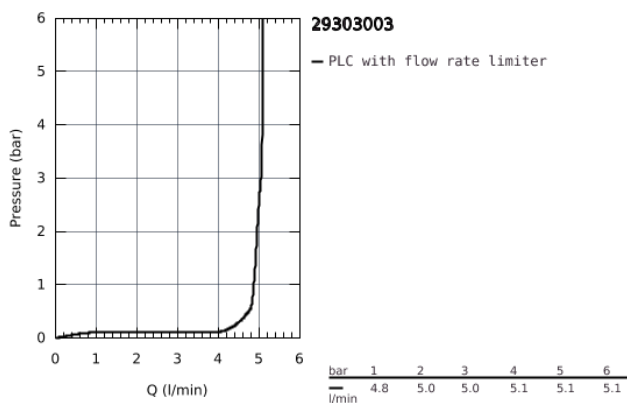

29 303 003 GROHE PLUS 2-HOLE BASIN MIXER M-SIZE

PRODUCT DESCRIPTION

- Colour: Chrome
- wall mounted
- set for final installation for
- 23 200 000
- without concealed body
- metal escutcheon
- metal lever
- GROHE Long-Life finish
- GROHE Water Saving SpeedClean mousseur 5.7 l/min
- GROHE AquaGuide adjustable mousseur
- centre distance 110 mm
- projection 147 mm
- min. recommended pressure 1.0 bar

29 303 003 GROHE PLUS 2-HOLE BASIN MIXER M-SIZE

29 303 003 **GROHE PLUS 2-HOLE BASIN MIXER**
M-SIZE

SPARE PARTS, August 2018 – now

1: Flow restrictor (Spare part-nr. 48449000)

2: Flush pipe extension (Spare part-nr. 46627000)*