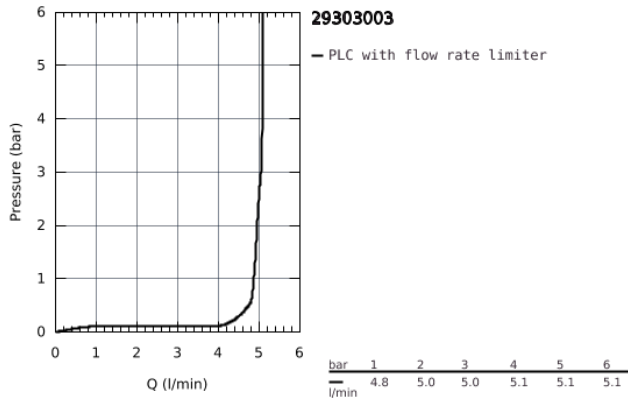

29 303 003 GROHE PLUS 2-HOLE BASIN MIXER M-SIZE

PRODUCT DESCRIPTION

- Colour: Chrome
- wall mounted
- set for final installation for
- 23 200 000
- without concealed body
- metal escutcheon
- metal lever
- GROHE Long-Life finish
- GROHE Water Saving SpeedClean mousseur 5.7 l/min
- GROHE AquaGuide adjustable mousseur
- centre distance 110 mm
- projection 147 mm
- min. recommended pressure 1.0 bar

29 303 003 GROHE PLUS 2-HOLE BASIN MIXER M-SIZE

29 303 003 **GROHE PLUS 2-HOLE BASIN MIXER**
M-SIZE

SPARE PARTS, August 2018 – now

1: Flow restrictor (Spare part-nr. 48449000)

2: Flush pipe extension (Spare part-nr. 46627000)*