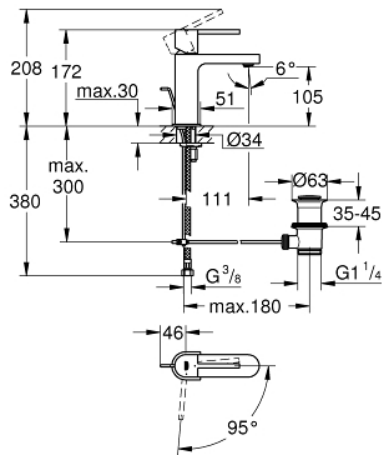

23 870 003 **GROHE PLUS BASIN MIXER 1/2"**  
**S-SIZE**

**PRODUCT DESCRIPTION**

- Colour: Chrome
- monobloc installation
- metal lever
- GROHE SilkMove Energy Saving 28 mm ceramic cartridge with energy saving function via cold start
- with temperature limiter
- GROHE Long-Life finish
- GROHE Water Saving SpeedClean mousseur 5.7 l/min
- GROHE AquaGuide adjustable mousseur
- GROHE FastFixation Plus installation system
- pop-up waste set 1 1/4"

23 870 003 **GROHE PLUS BASIN MIXER 1/2"**  
**S-SIZE**

23 870 003 **GROHE PLUS BASIN MIXER 1/2"**  
**S-SIZE**

**SPARE PARTS**, August 2018 – now

- 1: retaining ring (Spare part-nr. 07419000)
- 2: Cartridge (Spare part-nr. 46580000)
- 3: Pop-up rod (Spare part-nr. 46739000)
- 4: Flow restrictor (Spare part-nr. 48449000)
- 5: Shank mounting kit (Spare part-nr. 46645000)
- 6: Pop-up waste set 1 1/4" (Spare part-nr. 28910000)
- 6.1: Chrome bath plug (Spare part-nr. 07182000)
- 6.2: Eccentric rod (Spare part-nr. 07052000)
- 7: Eccentric rod (Spare part-nr. 07341000)\*
- 8: Mounting wrench (Spare part-nr. 19017000)\*