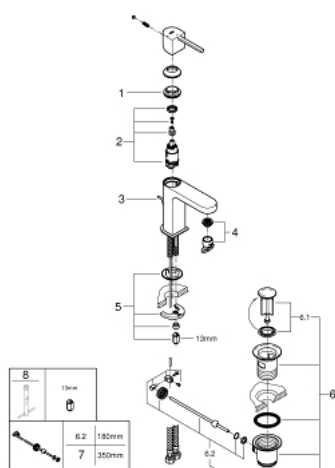

23 870 003 **GROHE PLUS BASIN MIXER 1/2"**  
**S-SIZE**

**PRODUCT DESCRIPTION**

- Colour: Chrome
- monobloc installation
- metal lever
- GROHE SilkMove Energy Saving 28 mm ceramic cartridge with energy saving function via cold start
- with temperature limiter
- GROHE Long-Life finish
- GROHE Water Saving SpeedClean mousseur 5.7 l/min
- GROHE AquaGuide adjustable mousseur
- GROHE FastFixation Plus installation system
- pop-up waste set 1 1/4"

23 870 003 **GROHE PLUS BASIN MIXER 1/2"**  
**S-SIZE**

23 870 003 **GROHE PLUS BASIN MIXER 1/2"**  
**S-SIZE**

**SPARE PARTS**, August 2018 – now

- 1: retaining ring (Spare part-nr. 07419000)
- 2: Cartridge (Spare part-nr. 46580000)
- 3: Pop-up rod (Spare part-nr. 46739000)
- 4: Flow restrictor (Spare part-nr. 48449000)
- 5: Shank mounting kit (Spare part-nr. 46645000)
- 6: Pop-up waste set 1 1/4" (Spare part-nr. 28910000)
- 6.1: Chrome bath plug (Spare part-nr. 07182000)
- 6.2: Eccentric rod (Spare part-nr. 07052000)
- 7: Eccentric rod (Spare part-nr. 07341000)\*
- 8: Mounting wrench (Spare part-nr. 19017000)\*