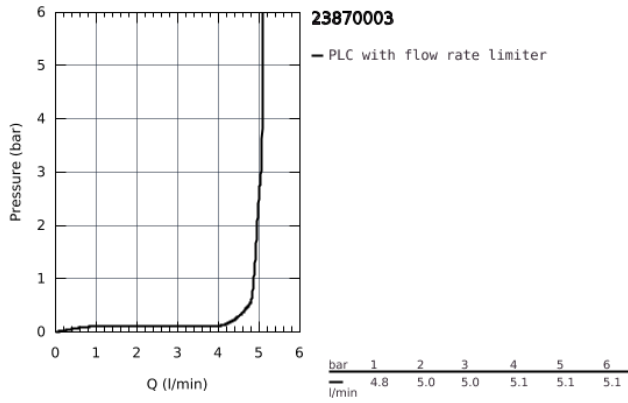

23 870 003 **GROHE PLUS BASIN MIXER 1/2"**  
**S-SIZE**

**PRODUCT DESCRIPTION**

- Colour: Chrome
- monobloc installation
- metal lever
- GROHE SilkMove Energy Saving 28 mm ceramic cartridge with energy saving function via cold start
- with temperature limiter
- GROHE Long-Life finish
- GROHE Water Saving SpeedClean mousseur 5.7 l/min
- GROHE AquaGuide adjustable mousseur
- GROHE FastFixation Plus installation system
- pop-up waste set 1 1/4"

23 870 003 **GROHE PLUS BASIN MIXER 1/2"**  
**S-SIZE**

23 870 003 **GROHE PLUS BASIN MIXER 1/2"**  
**S-SIZE**

**SPARE PARTS**, August 2018 – now

- 1: retaining ring (Spare part-nr. 07419000)
- 2: Cartridge (Spare part-nr. 46580000)
- 3: Pop-up rod (Spare part-nr. 46739000)
- 4: Flow restrictor (Spare part-nr. 48449000)
- 5: Shank mounting kit (Spare part-nr. 46645000)
- 6: Pop-up waste set 1 1/4" (Spare part-nr. 28910000)
- 6.1: Chrome bath plug (Spare part-nr. 07182000)
- 6.2: Eccentric rod (Spare part-nr. 07052000)
- 7: Eccentric rod (Spare part-nr. 07341000)\*
- 8: Mounting wrench (Spare part-nr. 19017000)\*