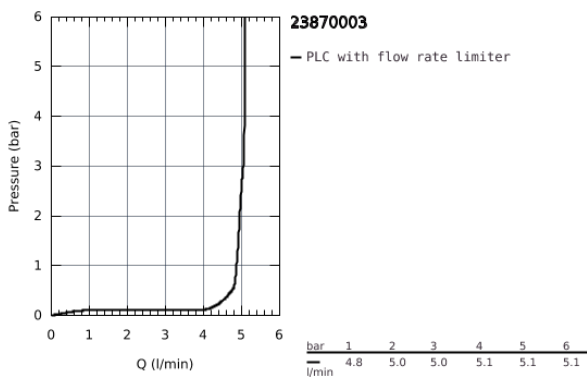

23 870 003 **GROHE PLUS BASIN MIXER 1/2"**  
**S-SIZE**

**PRODUCT DESCRIPTION**

- Colour: Chrome
- monobloc installation
- metal lever
- GROHE SilkMove Energy Saving 28 mm ceramic cartridge with energy saving function via cold start
- with temperature limiter
- GROHE Long-Life finish
- GROHE Water Saving SpeedClean mousseur 5.7 l/min
- GROHE AquaGuide adjustable mousseur
- GROHE FastFixation Plus installation system
- pop-up waste set 1 1/4"

23 870 003 **GROHE PLUS BASIN MIXER 1/2"**  
**S-SIZE**

23 870 003 **GROHE PLUS BASIN MIXER 1/2"**  
**S-SIZE**

**SPARE PARTS**, August 2018 – now

- 1: retaining ring (Spare part-nr. 07419000)
- 2: Cartridge (Spare part-nr. 46580000)
- 3: Pop-up rod (Spare part-nr. 46739000)
- 4: Flow restrictor (Spare part-nr. 48449000)
- 5: Shank mounting kit (Spare part-nr. 46645000)
- 6: Pop-up waste set 1 1/4" (Spare part-nr. 28910000)
- 6.1: Chrome bath plug (Spare part-nr. 07182000)
- 6.2: Eccentric rod (Spare part-nr. 07052000)
- 7: Eccentric rod (Spare part-nr. 07341000)\*
- 8: Mounting wrench (Spare part-nr. 19017000)\*