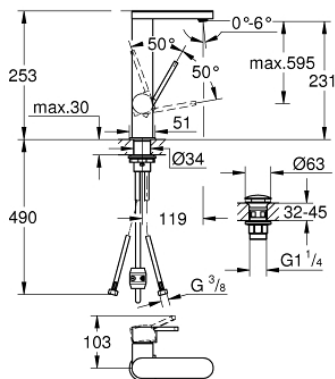

23 844 003 **GROHE PLUS SINGLE-LEVER BASIN MIXER 1/2"**  
**L-SIZE**

**PRODUCT DESCRIPTION**

- Colour: Chrome
- monobloc installation
- metal lever
- 28 mm ceramic cartridge with GROHE SilkMove
- with temperature limiter
- GROHE Long-Life finish
- GROHE Water Saving SpeedClean mousseur 5.7 l/min
- GROHE AquaGuide adjustable mousseur
- rapid installation system
- pull out spout
- GROHE EasyDock guarantees easy retraction and smooth docking back to the starting position
- smooth body with push-open pop-up waste set 1 1/4"
- flexible connection hoses

23 844 003 **GROHE PLUS SINGLE-LEVER BASIN MIXER 1/2"**  
**L-SIZE**

23 844 003 **GROHE PLUS SINGLE-LEVER BASIN MIXER 1/2"**  
**L-SIZE**

**SPARE PARTS**, April 2018 – now

- 1: Cartridge (Spare part-nr. 46963000)
- 2: Pull out shower (Spare part-nr. 48454000)
- 2.1: Flow restrictor (Spare part-nr. 48449000)
- 3: Pop-up rod (Spare part-nr. 46739000)
- 4: Shank fastening assembly (Spare part-nr. 48384000)
- 5: Waste set with push-open plug (Spare part-nr. 65807000)
- 6: Shower hose (Spare part-nr. 48293000)