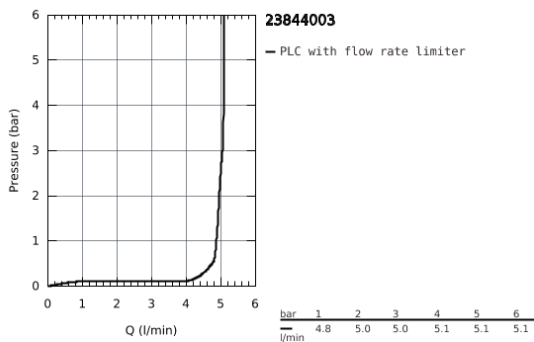

23 844 003 **GROHE PLUS SINGLE-LEVER BASIN MIXER 1/2"**  
**L-SIZE**

**PRODUCT DESCRIPTION**

- Colour: Chrome
- monobloc installation
- metal lever
- 28 mm ceramic cartridge with GROHE SilkMove
- with temperature limiter
- GROHE Long-Life finish
- GROHE Water Saving SpeedClean mousseur 5.7 l/min
- GROHE AquaGuide adjustable mousseur
- rapid installation system
- pull out spout
- GROHE EasyDock guarantees easy retraction and smooth docking back to the starting position
- smooth body with push-open pop-up waste set 1 1/4"
- flexible connection hoses

23 844 003 **GROHE PLUS SINGLE-LEVER BASIN MIXER 1/2"**  
**L-SIZE**

23 844 003 **GROHE PLUS SINGLE-LEVER BASIN MIXER 1/2"**  
**L-SIZE**

**SPARE PARTS**, April 2018 – now

- 1: Cartridge (Spare part-nr. 46963000)
- 2: Pull out shower (Spare part-nr. 48454000)
- 2.1: Flow restrictor (Spare part-nr. 48449000)
- 3: Pop-up rod (Spare part-nr. 46739000)
- 4: Shank fastening assembly (Spare part-nr. 48384000)
- 5: Waste set with push-open plug (Spare part-nr. 65807000)
- 6: Shower hose (Spare part-nr. 48293000)