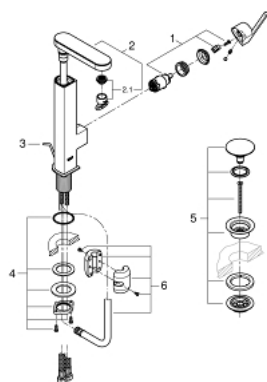

23 844 003 **GROHE PLUS SINGLE-LEVER BASIN MIXER 1/2"**  
**L-SIZE**

**PRODUCT DESCRIPTION**

- Colour: Chrome
- monobloc installation
- metal lever
- 28 mm ceramic cartridge with GROHE SilkMove
- with temperature limiter
- GROHE Long-Life finish
- GROHE Water Saving SpeedClean mousseur 5.7 l/min
- GROHE AquaGuide adjustable mousseur
- rapid installation system
- pull out spout
- GROHE EasyDock guarantees easy retraction and smooth docking back to the starting position
- smooth body with push-open pop-up waste set 1 1/4"
- flexible connection hoses

23 844 003 **GROHE PLUS SINGLE-LEVER BASIN MIXER 1/2"**  
**L-SIZE**

23 844 003 **GROHE PLUS SINGLE-LEVER BASIN MIXER 1/2"**  
**L-SIZE**

**SPARE PARTS**, April 2018 – now

- 1: Cartridge (Spare part-nr. 46963000)
- 2: Pull out shower (Spare part-nr. 48454000)
- 2.1: Flow restrictor (Spare part-nr. 48449000)
- 3: Pop-up rod (Spare part-nr. 46739000)
- 4: Shank fastening assembly (Spare part-nr. 48384000)
- 5: Waste set with push-open plug (Spare part-nr. 65807000)
- 6: Shower hose (Spare part-nr. 48293000)