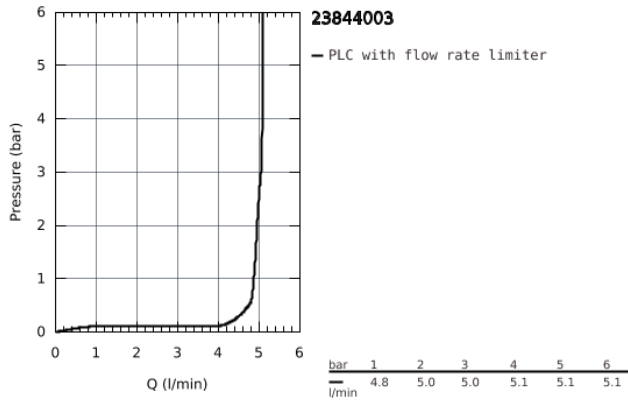

23 844 003 **GROHE PLUS SINGLE-LEVER BASIN MIXER 1/2"**  
**L-SIZE**

**PRODUCT DESCRIPTION**

- Colour: Chrome
- monobloc installation
- metal lever
- 28 mm ceramic cartridge with GROHE SilkMove
- with temperature limiter
- GROHE Long-Life finish
- GROHE Water Saving SpeedClean mousseur 5.7 l/min
- GROHE AquaGuide adjustable mousseur
- rapid installation system
- pull out spout
- GROHE EasyDock guarantees easy retraction and smooth docking back to the starting position
- smooth body with push-open pop-up waste set 1 1/4"
- flexible connection hoses

23 844 003 **GROHE PLUS SINGLE-LEVER BASIN MIXER 1/2"**  
**L-SIZE**

23 844 003 **GROHE PLUS SINGLE-LEVER BASIN MIXER 1/2"**  
**L-SIZE**

**SPARE PARTS**, April 2018 – now

- 1: Cartridge (Spare part-nr. 46963000)
- 2: Pull out shower (Spare part-nr. 48454000)
- 2.1: Flow restrictor (Spare part-nr. 48449000)
- 3: Pop-up rod (Spare part-nr. 46739000)
- 4: Shank fastening assembly (Spare part-nr. 48384000)
- 5: Waste set with push-open plug (Spare part-nr. 65807000)
- 6: Shower hose (Spare part-nr. 48293000)