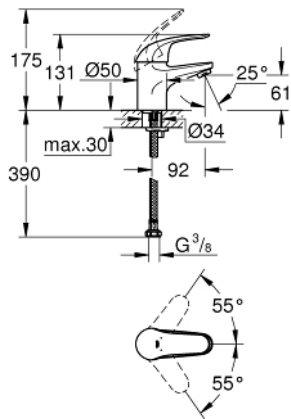

32 734 000 EUROECO BASIN MIXER 1/2"
S-SIZE

PRODUCT DESCRIPTION

- Colour: Chrome
 - monobloc installation
 - metal lever
 - GROHE SilkMove 35 mm ceramic cartridge
 - GROHE Long-Life finish
 - flow limiter 9 l/min.
 - rapid installation system
 - mousseur
 - smooth body
-
- flexible connection hoses
-
- optional temperature limiter (46 375 000)

32 734 000 EUROECO BASIN MIXER 1/2"
S-SIZE

SPARE PARTS, July 2017 – now

- 1: Lever (Spare part-nr. 46644000)
- 2: Shield for cross handle (Spare part-nr. 46436000)
- 3: Screw coupling (Spare part-nr. 46460000)
- 4: Cartridge (Spare part-nr. 46374000)
- 5: Economy Mousseur (Spare part-nr. 13951000)
- 6: Shank mounting kit (Spare part-nr. 46671000)
- 7: Temperature limiter (Spare part-nr. 46375000)*
- 8: Mounting wrench (Spare part-nr. 19017000)*
- 9: Socket Spanner (Spare part-nr. 19332000)*