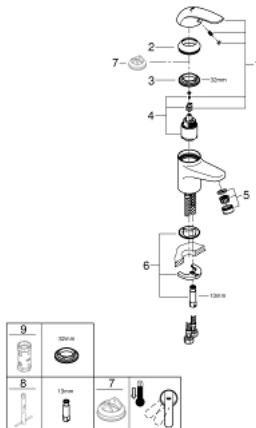

32 734 000 EUROECO BASIN MIXER 1/2"
S-SIZE

PRODUCT DESCRIPTION

- Colour: Chrome
 - monobloc installation
 - metal lever
 - GROHE SilkMove 35 mm ceramic cartridge
 - GROHE Long-Life finish
 - flow limiter 9 l/min.
 - rapid installation system
 - mousseur
 - smooth body
-
- flexible connection hoses
-
- optional temperature limiter (46 375 000)

32 734 000 EUROECO BASIN MIXER 1/2"
S-SIZE

SPARE PARTS, July 2017 – now

- 1: Lever (Spare part-nr. 46644000)
- 2: Shield for cross handle (Spare part-nr. 46436000)
- 3: Screw coupling (Spare part-nr. 46460000)
- 4: Cartridge (Spare part-nr. 46374000)
- 5: Economy Mousseur (Spare part-nr. 13951000)
- 6: Shank mounting kit (Spare part-nr. 46671000)
- 7: Temperature limiter (Spare part-nr. 46375000)*
- 8: Mounting wrench (Spare part-nr. 19017000)*
- 9: Socket Spanner (Spare part-nr. 19332000)*