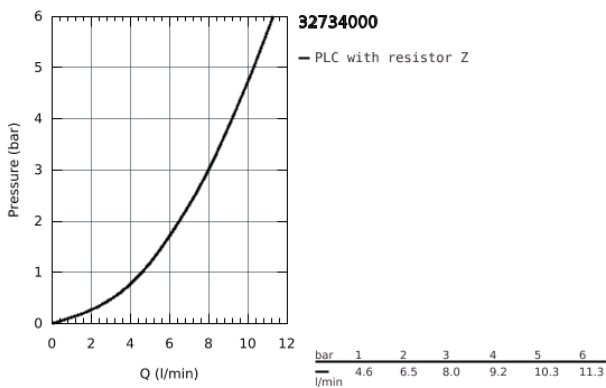

32 734 000 EUROECO BASIN MIXER 1/2"
S-SIZE

PRODUCT DESCRIPTION

- Colour: Chrome
 - monobloc installation
 - metal lever
 - GROHE SilkMove 35 mm ceramic cartridge
 - GROHE Long-Life finish
 - flow limiter 9 l/min.
 - rapid installation system
 - mousseur
 - smooth body
-
- flexible connection hoses
-
- optional temperature limiter (46 375 000)

32 734 000 EUROECO BASIN MIXER 1/2"
S-SIZE

SPARE PARTS, July 2017 – now

- 1: Lever (Spare part-nr. 46644000)
- 2: Shield for cross handle (Spare part-nr. 46436000)
- 3: Screw coupling (Spare part-nr. 46460000)
- 4: Cartridge (Spare part-nr. 46374000)
- 5: Economy Mousseur (Spare part-nr. 13951000)
- 6: Shank mounting kit (Spare part-nr. 46671000)
- 7: Temperature limiter (Spare part-nr. 46375000)*
- 8: Mounting wrench (Spare part-nr. 19017000)*
- 9: Socket Spanner (Spare part-nr. 19332000)*