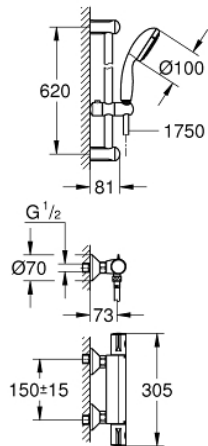

34 565 001 GROHTHERM 800 THERMOSTATIC SHOWER MIXER 1/2" WITH SHOWER SET

PRODUCT DESCRIPTION

- Colour: Chrome
- Consisting of:
- Grohtherm 800 thermostatic shower mixer 1/2"
- (34 558 000)
- Tempesta shower rail set 2 sprays, 600 mm (27 598)

34 565 001 **GROHTHERM 800 THERMOSTATIC SHOWER MIXER 1/2" WITH SHOWER SET**

34 565 001 GROHTHERM 800 THERMOSTATIC SHOWER MIXER 1/2" WITH SHOWER SET

SPARE PARTS, April 2017 – now

- 1: Temperature control handle (Spare part-nr. 47981000)
- 2: retaining ring (Spare part-nr. 47743000)
- 3: Thermostatic compact cartridge 1/2" (Spare part-nr. 47439000)
- 4: Shut-off handle (Spare part-nr. 47980000)
- 5: Ceramic headpart, 1/2" (Spare part-nr. 45346000)
- 5.1: O-Ring $\varnothing 18,2 \times \varnothing 1,7$ (Spare part-nr. 0392400M)
- 6: Non-return valve (Spare part-nr. 08565000)
- 7: Non-return valve (Spare part-nr. 47189000)
- 7.1: Filter (Spare part-nr. 0726400M)
- 7.2: Non-return valve (Spare part-nr. 08565000)
- 7.3: O-Ring $\varnothing 17 \times \varnothing 2$ (Spare part-nr. 0305500M)
- 8: S-union (Spare part-nr. 12075000)
- 8.1: Sealing washer (Spare part-nr. 0138600M)
- 8.2: Escutcheon (Spare part-nr. 0221000M)
- 9: Sliding piece (Spare part-nr. 48099000)
- 10: Outlet shower holder (Spare part-nr. 48098000)
- 11: Strainer (Spare part-nr. 0700200M)
- 12: Extension 3/4", 20 mm (Spare part-nr. 0713000M)*
- 13: Special Spanner (Spare part-nr. 19377000)*
- 14: Socket Spanner (Spare part-nr. 19332000)*
- 15: GROHE TurboStat cartridge 1/2" (Spare part-nr. 47175000)*