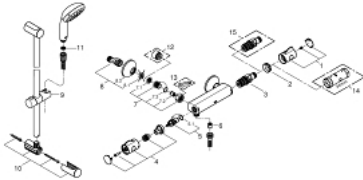

34 565 001 GROHTHERM 800 THERMOSTATIC SHOWER MIXER 1/2" WITH SHOWER SET

PRODUCT DESCRIPTION

- Colour: Chrome
- Consisting of:
- Grohtherm 800 thermostatic shower mixer 1/2"
- (34 558 000)
- Tempesta shower rail set 2 sprays, 600 mm (27 598)

34 565 001 **GROHTHERM 800 THERMOSTATIC SHOWER MIXER 1/2" WITH SHOWER SET**

34 565 001 GROHTHERM 800 THERMOSTATIC SHOWER MIXER 1/2" WITH SHOWER SET

SPARE PARTS, April 2017 – now

- 1: Temperature control handle (Spare part-nr. 47981000)
- 2: retaining ring (Spare part-nr. 47743000)
- 3: Thermostatic compact cartridge 1/2" (Spare part-nr. 47439000)
- 4: Shut-off handle (Spare part-nr. 47980000)
- 5: Ceramic headpart, 1/2" (Spare part-nr. 45346000)
- 5.1: O-Ring $\varnothing 18,2 \times \varnothing 1,7$ (Spare part-nr. 0392400M)
- 6: Non-return valve (Spare part-nr. 08565000)
- 7: Non-return valve (Spare part-nr. 47189000)
- 7.1: Filter (Spare part-nr. 0726400M)
- 7.2: Non-return valve (Spare part-nr. 08565000)
- 7.3: O-Ring $\varnothing 17 \times \varnothing 2$ (Spare part-nr. 0305500M)
- 8: S-union (Spare part-nr. 12075000)
- 8.1: Sealing washer (Spare part-nr. 0138600M)
- 8.2: Escutcheon (Spare part-nr. 0221000M)
- 9: Sliding piece (Spare part-nr. 48099000)
- 10: Outlet shower holder (Spare part-nr. 48098000)
- 11: Strainer (Spare part-nr. 0700200M)
- 12: Extension 3/4", 20 mm (Spare part-nr. 0713000M)*
- 13: Special Spanner (Spare part-nr. 19377000)*
- 14: Socket Spanner (Spare part-nr. 19332000)*
- 15: GROHE TurboStat cartridge 1/2" (Spare part-nr. 47175000)*