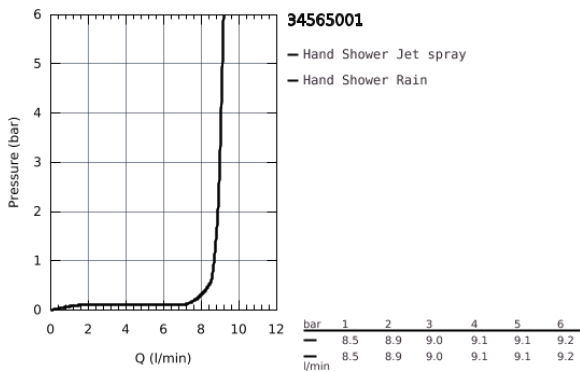

34 565 001 GROHTHERM 800 THERMOSTATIC SHOWER MIXER 1/2" WITH SHOWER SET

PRODUCT DESCRIPTION

- Colour: Chrome
- Consisting of:
- Grohtherm 800 thermostatic shower mixer 1/2"
- (34 558 000)
- Tempesta shower rail set 2 sprays, 600 mm (27 598)

34 565 001 **GROHTHERM 800 THERMOSTATIC SHOWER MIXER 1/2" WITH SHOWER SET**

34 565 001 GROHTHERM 800 THERMOSTATIC SHOWER MIXER 1/2" WITH SHOWER SET

SPARE PARTS, April 2017 – now

- 1: Temperature control handle (Spare part-nr. 47981000)
- 2: retaining ring (Spare part-nr. 47743000)
- 3: Thermostatic compact cartridge 1/2" (Spare part-nr. 47439000)
- 4: Shut-off handle (Spare part-nr. 47980000)
- 5: Ceramic headpart, 1/2" (Spare part-nr. 45346000)
- 5.1: O-Ring $\varnothing 18,2 \times \varnothing 1,7$ (Spare part-nr. 0392400M)
- 6: Non-return valve (Spare part-nr. 08565000)
- 7: Non-return valve (Spare part-nr. 47189000)
- 7.1: Filter (Spare part-nr. 0726400M)
- 7.2: Non-return valve (Spare part-nr. 08565000)
- 7.3: O-Ring $\varnothing 17 \times \varnothing 2$ (Spare part-nr. 0305500M)
- 8: S-union (Spare part-nr. 12075000)
- 8.1: Sealing washer (Spare part-nr. 0138600M)
- 8.2: Escutcheon (Spare part-nr. 0221000M)
- 9: Sliding piece (Spare part-nr. 48099000)
- 10: Outlet shower holder (Spare part-nr. 48098000)
- 11: Strainer (Spare part-nr. 0700200M)
- 12: Extension 3/4", 20 mm (Spare part-nr. 0713000M)*
- 13: Special Spanner (Spare part-nr. 19377000)*
- 14: Socket Spanner (Spare part-nr. 19332000)*
- 15: GROHE TurboStat cartridge 1/2" (Spare part-nr. 47175000)*