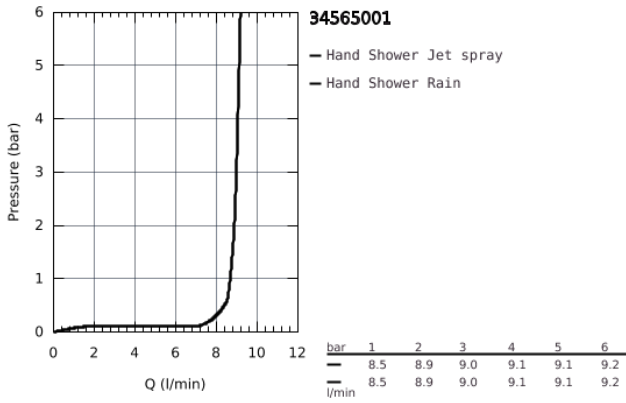

34 565 001 GROHTHERM 800 THERMOSTATIC SHOWER MIXER 1/2" WITH SHOWER SET

PRODUCT DESCRIPTION

- Colour: Chrome
- Consisting of:
- Grohtherm 800 thermostatic shower mixer 1/2"
- (34 558 000)
- Tempesta shower rail set 2 sprays, 600 mm (27 598)

34 565 001 **GROHTHERM 800 THERMOSTATIC SHOWER MIXER 1/2" WITH SHOWER SET**

34 565 001 GROHTHERM 800 THERMOSTATIC SHOWER MIXER 1/2" WITH SHOWER SET

SPARE PARTS, April 2017 – now

- 1: Temperature control handle (Spare part-nr. 47981000)
- 2: retaining ring (Spare part-nr. 47743000)
- 3: Thermostatic compact cartridge 1/2" (Spare part-nr. 47439000)
- 4: Shut-off handle (Spare part-nr. 47980000)
- 5: Ceramic headpart, 1/2" (Spare part-nr. 45346000)
- 5.1: O-Ring $\varnothing 18,2 \times \varnothing 1,7$ (Spare part-nr. 0392400M)
- 6: Non-return valve (Spare part-nr. 08565000)
- 7: Non-return valve (Spare part-nr. 47189000)
- 7.1: Filter (Spare part-nr. 0726400M)
- 7.2: Non-return valve (Spare part-nr. 08565000)
- 7.3: O-Ring $\varnothing 17 \times \varnothing 2$ (Spare part-nr. 0305500M)
- 8: S-union (Spare part-nr. 12075000)
- 8.1: Sealing washer (Spare part-nr. 0138600M)
- 8.2: Escutcheon (Spare part-nr. 0221000M)
- 9: Sliding piece (Spare part-nr. 48099000)
- 10: Outlet shower holder (Spare part-nr. 48098000)
- 11: Strainer (Spare part-nr. 0700200M)
- 12: Extension 3/4", 20 mm (Spare part-nr. 0713000M)*
- 13: Special Spanner (Spare part-nr. 19377000)*
- 14: Socket Spanner (Spare part-nr. 19332000)*
- 15: GROHE TurboStat cartridge 1/2" (Spare part-nr. 47175000)*