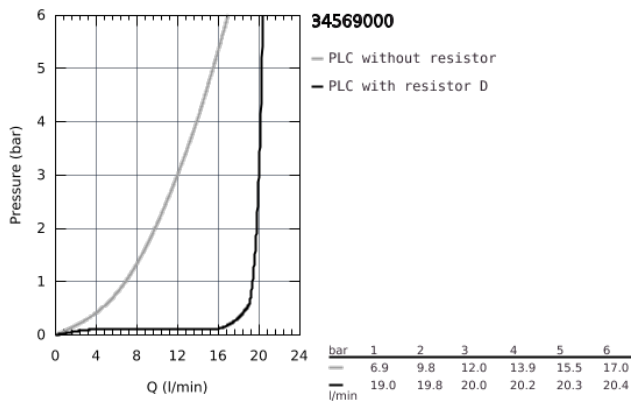

34 569 000 GROHTHERM 800 THERMOSTATIC BATH MIXER 1/2", 160CC

PRODUCT DESCRIPTION

- Colour: Chrome
- wall mounted
- GROHE Long-Life finish
- GROHE SafeStop safety button at 38°C (calibration required)
- GROHE SafeStop Plus integrated temperature limiter at max 50°C
- GROHE Turbostat C3 compact cartridge with wax thermoelement
- integrated mixed water shut off
- automatic diverter: bath/shower
- volume handle with GROHE EcoButton(economy button with individually adjustable economy stop)
- ceramic headpart 1/2", 180°
- shower bottom outlet 1/2"
- mousseur
- built-in non return valves
- dirt strainers
- protected against backflow
- S-unions
- metal escutcheon
- GROHE Water Saving - Less water, perfect flow

34 569 000 **GROHTHERM 800 THERMOSTATIC BATH MIXER 1/2", 160CC**

34 569 000 GROHTHERM 800 THERMOSTATIC BATH MIXER 1/2", 160CC

SPARE PARTS, May 2019 – now

- 1: Temperature control handle (Spare part-nr. 47982000)
- 2: retaining ring (Spare part-nr. 47743000)
- 3: Thermostatic compact cartridge 1/2" (Spare part-nr. 47885000)
- 4: Shut-off handle (Spare part-nr. 47980000)
- 5: Ceramic headpart, 1/2" (Spare part-nr. 45346000)
- 5.1: O-Ring Ø18,2 x Ø1,7 (Spare part-nr. 0392400M)
- 6: Non-return valve (Spare part-nr. 47189000)
- 6.1: Filter (Spare part-nr. 0726400M)
- 6.2: Non-return valve (Spare part-nr. 08565000)
- 6.3: O-Ring Ø17 x Ø2 (Spare part-nr. 0305500M)
- 7: S-union (Spare part-nr. 12075000)
- 7.1: Sealing washer (Spare part-nr. 0138600M)
- 7.2: Escutcheon (Spare part-nr. 0221000M)
- 8: Non-return valve (Spare part-nr. 47886000)
- 9: Flow restrictor (Spare part-nr. 13941000)
- 10: Diverter knob (Spare part-nr. 65648000)
- 11: Diverter (Spare part-nr. 65655000)
- 12: Extension 3/4", 20 mm (Spare part-nr. 0713000M)*
- 13: Special Spanner (Spare part-nr. 19377000)*
- 14: Socket Spanner (Spare part-nr. 19332000)*
- 15: GROHE TurboStat cartridge 1/2" (Spare part-nr. 47175000)*