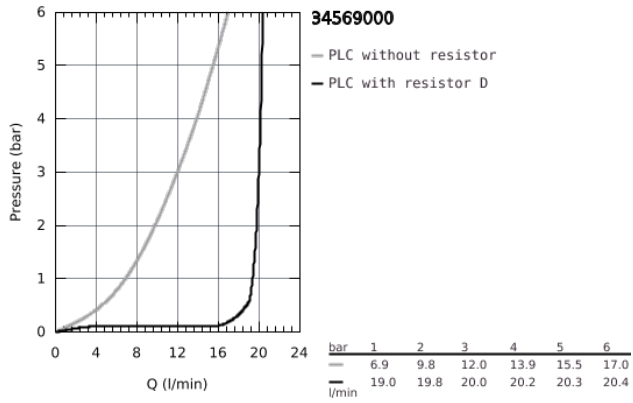

34 569 000 GROHTHERM 800 THERMOSTATIC BATH MIXER 1/2", 160CC

PRODUCT DESCRIPTION

- Colour: Chrome
- wall mounted
- GROHE Long-Life finish
- GROHE SafeStop safety button at 38°C (calibration required)
- GROHE SafeStop Plus integrated temperature limiter at max 50°C
- GROHE Turbostat C3 compact cartridge with wax thermoelement
- integrated mixed water shut off
- automatic diverter: bath/shower
- volume handle with GROHE EcoButton(economy button with individually adjustable economy stop)
- ceramic headpart 1/2", 180°
- shower bottom outlet 1/2"
- mousseur
- built-in non return valves
- dirt strainers
- protected against backflow
- S-unions
- metal escutcheon
- GROHE Water Saving - Less water, perfect flow

34 569 000 **GROHTHERM 800 THERMOSTATIC BATH MIXER 1/2", 160CC**

34 569 000 GROHTHERM 800 THERMOSTATIC BATH MIXER 1/2", 160CC

SPARE PARTS, May 2019 – now

- 1: Temperature control handle (Spare part-nr. 47982000)
- 2: retaining ring (Spare part-nr. 47743000)
- 3: Thermostatic compact cartridge 1/2" (Spare part-nr. 47885000)
- 4: Shut-off handle (Spare part-nr. 47980000)
- 5: Ceramic headpart, 1/2" (Spare part-nr. 45346000)
- 5.1: O-Ring Ø18,2 x Ø1,7 (Spare part-nr. 0392400M)
- 6: Non-return valve (Spare part-nr. 47189000)
- 6.1: Filter (Spare part-nr. 0726400M)
- 6.2: Non-return valve (Spare part-nr. 08565000)
- 6.3: O-Ring Ø17 x Ø2 (Spare part-nr. 0305500M)
- 7: S-union (Spare part-nr. 12075000)
- 7.1: Sealing washer (Spare part-nr. 0138600M)
- 7.2: Escutcheon (Spare part-nr. 0221000M)
- 8: Non-return valve (Spare part-nr. 47886000)
- 9: Flow restrictor (Spare part-nr. 13941000)
- 10: Diverter knob (Spare part-nr. 65648000)
- 11: Diverter (Spare part-nr. 65655000)
- 12: Extension 3/4", 20 mm (Spare part-nr. 0713000M)*
- 13: Special Spanner (Spare part-nr. 19377000)*
- 14: Socket Spanner (Spare part-nr. 19332000)*
- 15: GROHE TurboStat cartridge 1/2" (Spare part-nr. 47175000)*