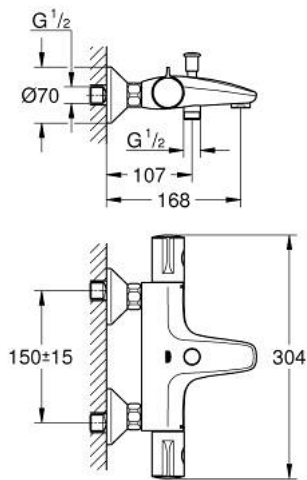

34 569 000 GROHTHERM 800 THERMOSTATIC BATH MIXER 1/2", 160CC

PRODUCT DESCRIPTION

- Colour: Chrome
- wall mounted
- GROHE Long-Life finish
- GROHE SafeStop safety button at 38°C (calibration required)
- GROHE SafeStop Plus integrated temperature limiter at max 50°C
- GROHE Turbostat C3 compact cartridge with wax thermoelement
- integrated mixed water shut off
- automatic diverter: bath/shower
- volume handle with GROHE EcoButton(economy button with individually adjustable economy stop)
- ceramic headpart 1/2", 180°
- shower bottom outlet 1/2"
- mousseur
- built-in non return valves
- dirt strainers
- protected against backflow
- S-unions
- metal escutcheon
- GROHE Water Saving - Less water, perfect flow

34 569 000 **GROHTHERM 800 THERMOSTATIC BATH MIXER 1/2", 160CC**

34 569 000 GROHTHERM 800 THERMOSTATIC BATH MIXER 1/2", 160CC

SPARE PARTS, May 2019 – now

- 1: Temperature control handle (Spare part-nr. 47982000)
- 2: retaining ring (Spare part-nr. 47743000)
- 3: Thermostatic compact cartridge 1/2" (Spare part-nr. 47885000)
- 4: Shut-off handle (Spare part-nr. 47980000)
- 5: Ceramic headpart, 1/2" (Spare part-nr. 45346000)
- 5.1: O-Ring Ø18,2 x Ø1,7 (Spare part-nr. 0392400M)
- 6: Non-return valve (Spare part-nr. 47189000)
- 6.1: Filter (Spare part-nr. 0726400M)
- 6.2: Non-return valve (Spare part-nr. 08565000)
- 6.3: O-Ring Ø17 x Ø2 (Spare part-nr. 0305500M)
- 7: S-union (Spare part-nr. 12075000)
- 7.1: Sealing washer (Spare part-nr. 0138600M)
- 7.2: Escutcheon (Spare part-nr. 0221000M)
- 8: Non-return valve (Spare part-nr. 47886000)
- 9: Flow restrictor (Spare part-nr. 13941000)
- 10: Diverter knob (Spare part-nr. 65648000)
- 11: Diverter (Spare part-nr. 65655000)
- 12: Extension 3/4", 20 mm (Spare part-nr. 0713000M)*
- 13: Special Spanner (Spare part-nr. 19377000)*
- 14: Socket Spanner (Spare part-nr. 19332000)*
- 15: GROHE TurboStat cartridge 1/2" (Spare part-nr. 47175000)*