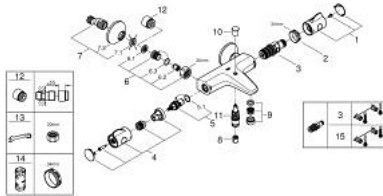

34 569 000 GROHTHERM 800 THERMOSTATIC BATH MIXER 1/2", 160CC

PRODUCT DESCRIPTION

- Colour: Chrome
- wall mounted
- GROHE Long-Life finish
- GROHE SafeStop safety button at 38°C (calibration required)
- GROHE SafeStop Plus integrated temperature limiter at max 50°C
- GROHE Turbostat C3 compact cartridge with wax thermoelement
- integrated mixed water shut off
- automatic diverter: bath/shower
- volume handle with GROHE EcoButton(economy button with individually adjustable economy stop)
- ceramic headpart 1/2", 180°
- shower bottom outlet 1/2"
- mousseur
- built-in non return valves
- dirt strainers
- protected against backflow
- S-unions
- metal escutcheon
- GROHE Water Saving - Less water, perfect flow

34 569 000 **GROHTHERM 800 THERMOSTATIC BATH MIXER 1/2", 160CC**

34 569 000 GROHTHERM 800 THERMOSTATIC BATH MIXER 1/2", 160CC

SPARE PARTS, May 2019 – now

- 1: Temperature control handle (Spare part-nr. 47982000)
- 2: retaining ring (Spare part-nr. 47743000)
- 3: Thermostatic compact cartridge 1/2" (Spare part-nr. 47885000)
- 4: Shut-off handle (Spare part-nr. 47980000)
- 5: Ceramic headpart, 1/2" (Spare part-nr. 45346000)
- 5.1: O-Ring Ø18,2 x Ø1,7 (Spare part-nr. 0392400M)
- 6: Non-return valve (Spare part-nr. 47189000)
- 6.1: Filter (Spare part-nr. 0726400M)
- 6.2: Non-return valve (Spare part-nr. 08565000)
- 6.3: O-Ring Ø17 x Ø2 (Spare part-nr. 0305500M)
- 7: S-union (Spare part-nr. 12075000)
- 7.1: Sealing washer (Spare part-nr. 0138600M)
- 7.2: Escutcheon (Spare part-nr. 0221000M)
- 8: Non-return valve (Spare part-nr. 47886000)
- 9: Flow restrictor (Spare part-nr. 13941000)
- 10: Diverter knob (Spare part-nr. 65648000)
- 11: Diverter (Spare part-nr. 65655000)
- 12: Extension 3/4", 20 mm (Spare part-nr. 0713000M)*
- 13: Special Spanner (Spare part-nr. 19377000)*
- 14: Socket Spanner (Spare part-nr. 19332000)*
- 15: GROHE TurboStat cartridge 1/2" (Spare part-nr. 47175000)*