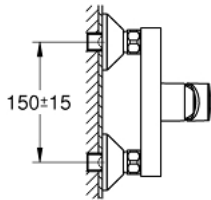

23 635 001 **BAUEDGE SINGLE-LEVER SHOWER MIXER 1/2"**

**PRODUCT DESCRIPTION**

- Colour: Chrome
- wall mounted
- metal lever
- GROHE Long-Life 35 mm ceramic cartridge
- with temperature limiter
- GROHE Long-Life finish
- adjustable flow rate limiter
- shower bottom outlet 1/2" with integrated non return-valve
- protected against backflow
- S-unions
- metal wall escutcheon
- professional edition

23 635 001 **BAUEDGE SINGLE-LEVER SHOWER MIXER 1/2"**

## 23 635 001 BAUEDGE SINGLE-LEVER SHOWER MIXER 1/2"

### SPARE PARTS, September 2018 – now

- 1: Cartridge (Spare part-nr. 46374000)
  - 2: S-union (Spare part-nr. 12075000)
  - 2.1: Sealing washer (Spare part-nr. 0138600M)
  - 2.2: Escutcheon (Spare part-nr. 0221000M)
  - 3: Screw joint (Spare part-nr. 45044000)
  - 4: Non-return valve (Spare part-nr. 42601000)
  - 5: Extension 3/4", 20 mm (Spare part-nr. 0713000M)\*
  - 6: Special Spanner (Spare part-nr. 19377000)\*
  - 7: Socket Spanner (Spare part-nr. 19332000)\*
- \* Optional accessories