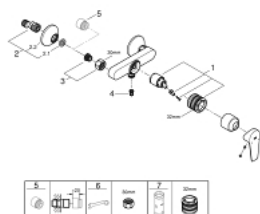

23 635 001 **BAUEDGE SINGLE-LEVER SHOWER MIXER 1/2"**

**PRODUCT DESCRIPTION**

- Colour: Chrome
- wall mounted
- metal lever
- GROHE Long-Life 35 mm ceramic cartridge
- with temperature limiter
- GROHE Long-Life finish
- adjustable flow rate limiter
- shower bottom outlet 1/2" with integrated non return-valve
- protected against backflow
- S-unions
- metal wall escutcheon
- professional edition

23 635 001 **BAUEDGE SINGLE-LEVER SHOWER MIXER 1/2"**

## 23 635 001 BAUEDGE SINGLE-LEVER SHOWER MIXER 1/2"

### SPARE PARTS, September 2018 – now

- 1: Cartridge (Spare part-nr. 46374000)
  - 2: S-union (Spare part-nr. 12075000)
  - 2.1: Sealing washer (Spare part-nr. 0138600M)
  - 2.2: Escutcheon (Spare part-nr. 0221000M)
  - 3: Screw joint (Spare part-nr. 45044000)
  - 4: Non-return valve (Spare part-nr. 42601000)
  - 5: Extension 3/4", 20 mm (Spare part-nr. 0713000M)\*
  - 6: Special Spanner (Spare part-nr. 19377000)\*
  - 7: Socket Spanner (Spare part-nr. 19332000)\*
- \* Optional accessories