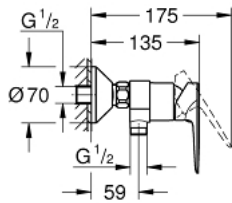

23 635 001 **BAUEDGE SINGLE-LEVER SHOWER MIXER 1/2"**

**PRODUCT DESCRIPTION**

- Colour: Chrome
- wall mounted
- metal lever
- GROHE Long-Life 35 mm ceramic cartridge
- with temperature limiter
- GROHE Long-Life finish
- adjustable flow rate limiter
- shower bottom outlet 1/2" with integrated non return-valve
- protected against backflow
- S-unions
- metal wall escutcheon
- professional edition

23 635 001 **BAUEDGE SINGLE-LEVER SHOWER MIXER 1/2"**

## 23 635 001 BAUEDGE SINGLE-LEVER SHOWER MIXER 1/2"

### SPARE PARTS, September 2018 – now

- 1: Cartridge (Spare part-nr. 46374000)
  - 2: S-union (Spare part-nr. 12075000)
  - 2.1: Sealing washer (Spare part-nr. 0138600M)
  - 2.2: Escutcheon (Spare part-nr. 0221000M)
  - 3: Screw joint (Spare part-nr. 45044000)
  - 4: Non-return valve (Spare part-nr. 42601000)
  - 5: Extension 3/4", 20 mm (Spare part-nr. 0713000M)\*
  - 6: Special Spanner (Spare part-nr. 19377000)\*
  - 7: Socket Spanner (Spare part-nr. 19332000)\*
- \* Optional accessories