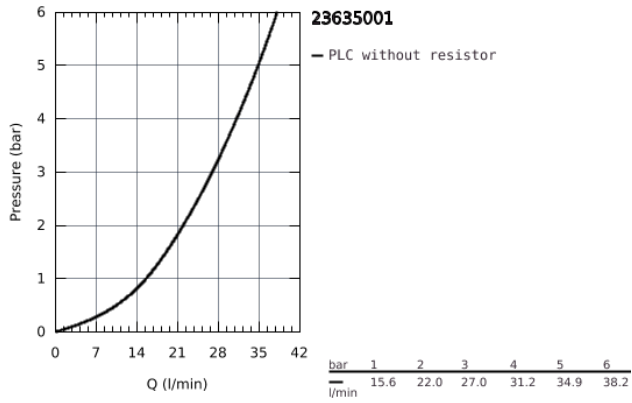

23 635 001 **BAUEDGE SINGLE-LEVER SHOWER MIXER 1/2"**

**PRODUCT DESCRIPTION**

- Colour: Chrome
- wall mounted
- metal lever
- GROHE Long-Life 35 mm ceramic cartridge
- with temperature limiter
- GROHE Long-Life finish
- adjustable flow rate limiter
- shower bottom outlet 1/2" with integrated non return-valve
- protected against backflow
- S-unions
- metal wall escutcheon
- professional edition

23 635 001 **BAUEDGE SINGLE-LEVER SHOWER MIXER 1/2"**