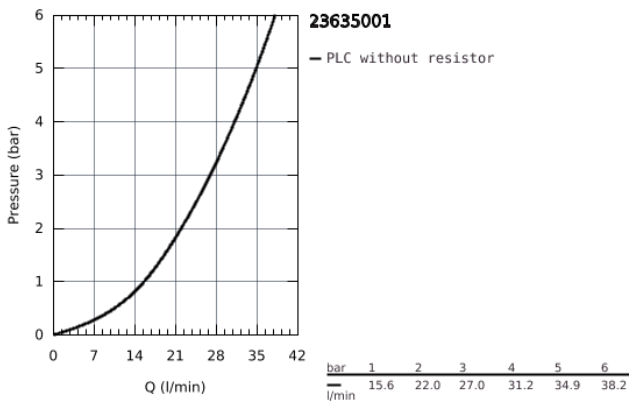

23 635 001 **BAUEDGE SINGLE-LEVER SHOWER MIXER 1/2"**

**PRODUCT DESCRIPTION**

- Colour: Chrome
- wall mounted
- metal lever
- GROHE Long-Life 35 mm ceramic cartridge
- with temperature limiter
- GROHE Long-Life finish
- adjustable flow rate limiter
- shower bottom outlet 1/2" with integrated non return-valve
- protected against backflow
- S-unions
- metal wall escutcheon
- professional edition

23 635 001 **BAUEDGE SINGLE-LEVER SHOWER MIXER 1/2"**