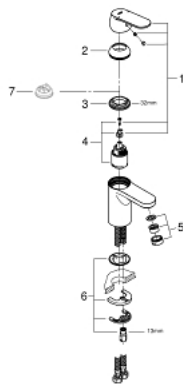

32 824 00L **EUROSMART COSMOPOLITAN BASIN MIXER 1/2"**
S-SIZE

PRODUCT DESCRIPTION

- Colour: Chrome
- monobloc installation
- metal lever
- GROHE SilkMove 35 mm ceramic cartridge
- adjustable flow rate limiter
- GROHE Long-Life finish
- adjustable minimum flow rate 2.5 l/min
- GROHE FastFixation installation system with centering support
- mousseur
- smooth body

- flexible connection hoses

- for low pressure
- recommended pressure 0.2 - 5.0 bar
- optional temperature limiter (46 375 000)

32 824 00L **EUROSMART COSMOPOLITAN BASIN MIXER 1/2"**
S-SIZE

SPARE PARTS, June 2011 – now

- 1: Lever (Spare part-nr. 46681000)
 - 2: Shield for cross handle (Spare part-nr. 46492000)
 - 3: Screw coupling (Spare part-nr. 46460000)
 - 4: Cartridge (Spare part-nr. 46374000)
 - 5: Strainer jet regulator
Sistra M24x1 (Spare part-nr. 13905000)
 - 5: Flow restrictor (Spare part-nr. 13922000)
 - 6: Shank mounting kit (Spare part-nr. 46671000)
 - 7: Temperature limiter (Spare part-nr. 46375000)*
 - 8: Socket Spanner (Spare part-nr. 19332000)*
 - 9: Mounting wrench (Spare part-nr. 19017000)*
- * Optional accessories