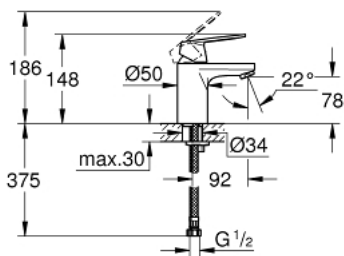

32 824 00L **EUROSMART COSMOPOLITAN BASIN MIXER 1/2"**
S-SIZE

PRODUCT DESCRIPTION

- Colour: Chrome
- monobloc installation
- metal lever
- GROHE SilkMove 35 mm ceramic cartridge
- adjustable flow rate limiter
- GROHE Long-Life finish
- adjustable minimum flow rate 2.5 l/min
- GROHE FastFixation installation system with centering support
- mousseur
- smooth body

- flexible connection hoses

- for low pressure
- recommended pressure 0.2 - 5.0 bar
- optional temperature limiter (46 375 000)

32 824 00L **EUROSMART COSMOPOLITAN BASIN MIXER 1/2"**
S-SIZE

SPARE PARTS, June 2011 – now

- 1: Lever (Spare part-nr. 46681000)
 - 2: Shield for cross handle (Spare part-nr. 46492000)
 - 3: Screw coupling (Spare part-nr. 46460000)
 - 4: Cartridge (Spare part-nr. 46374000)
 - 5: Strainer jet regulator
Sistra M24x1 (Spare part-nr. 13905000)
 - 5: Flow restrictor (Spare part-nr. 13922000)
 - 6: Shank mounting kit (Spare part-nr. 46671000)
 - 7: Temperature limiter (Spare part-nr. 46375000)*
 - 8: Socket Spanner (Spare part-nr. 19332000)*
 - 9: Mounting wrench (Spare part-nr. 19017000)*
- * Optional accessories