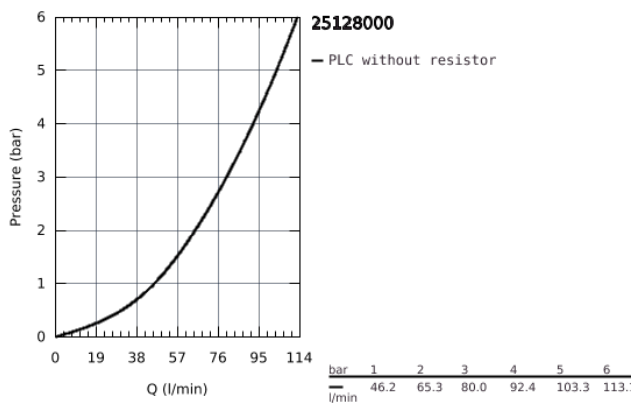

25 128 000 **EUROSMART COSMOPOLITAN TWO-HANDLED BATH FILLER 1/2"**

PRODUCT DESCRIPTION

- Colour: Chrome
- deck mounted
- metal handles
- GROHE Long-Life headpart 3/4"
- GROHE Long-Life finish
- min. recommended pressure 0.2 bar

25 128 000 **EUROSMART COSMOPOLITAN TWO-HANDLED BATH FILLER 1/2"**

25 128 000 EUROSMART COSMOPOLITAN TWO-HANDLED BATH FILLER 1/2"

SPARE PARTS, November 2010 – now

- 1: Handle Eurosmart Cosmopolitan red (Spare part-nr. 48079000)
- 1.1: Replacement handle connection kit (Spare part-nr. 45186000)
- 1.1.1: O-Ring Ø18,2 x Ø1,7 (Spare part-nr. 0392400M)
- 2: Handle Eurosmart Cosmopolitan blue (Spare part-nr. 48080000)
- 2.1: Replacement handle connection kit (Spare part-nr. 45186000)
- 3: Ceramic headpart 3/4", 180° (Spare part-nr. 45887000)
- 4: Ceramic headpart 3/4", 180° (Spare part-nr. 45888000)
- 5: Flow straightener (Spare part-nr. 46164000)
- 6: Repl.kit f.shank fastening 3/4" (Spare part-nr. 45163000)