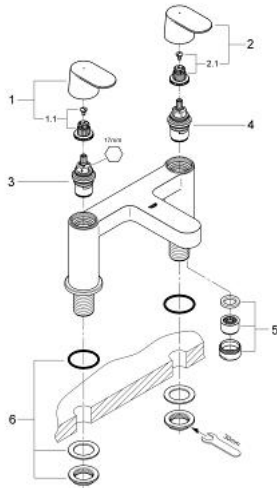

25 128 000 **EUROSMART COSMOPOLITAN TWO-HANDLED BATH FILLER 1/2"**

PRODUCT DESCRIPTION

- Colour: Chrome
- deck mounted
- metal handles
- GROHE Long-Life headpart 3/4"
- GROHE Long-Life finish
- min. recommended pressure 0.2 bar

25 128 000 **EUROSMART COSMOPOLITAN TWO-HANDLED BATH FILLER 1/2"**

25 128 000 EUROSMART COSMOPOLITAN TWO-HANDLED BATH FILLER 1/2"

SPARE PARTS, November 2010 – now

- 1: Handle Eurosmart Cosmopolitan red (Spare part-nr. 48079000)
- 1.1: Replacement handle connection kit (Spare part-nr. 45186000)
- 1.1.1: O-Ring Ø18,2 x Ø1,7 (Spare part-nr. 0392400M)
- 2: Handle Eurosmart Cosmopolitan blue (Spare part-nr. 48080000)
- 2.1: Replacement handle connection kit (Spare part-nr. 45186000)
- 3: Ceramic headpart 3/4", 180° (Spare part-nr. 45887000)
- 4: Ceramic headpart 3/4", 180° (Spare part-nr. 45888000)
- 5: Flow straightener (Spare part-nr. 46164000)
- 6: Repl.kit f.shank fastening 3/4" (Spare part-nr. 45163000)