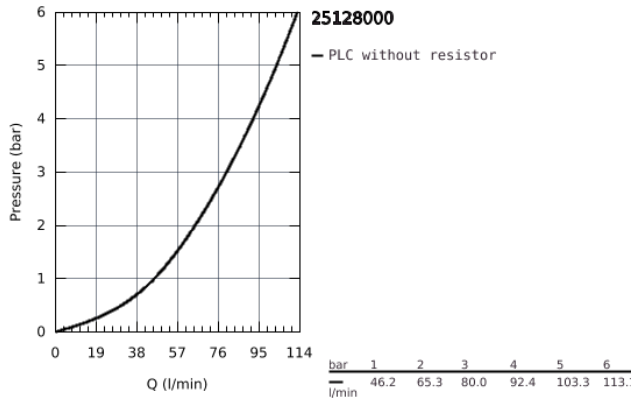

25 128 000 **EUROSMART COSMOPOLITAN TWO-HANDLED BATH FILLER 1/2"**

PRODUCT DESCRIPTION

- Colour: Chrome
- deck mounted
- metal handles
- GROHE Long-Life headpart 3/4"
- GROHE Long-Life finish
- min. recommended pressure 0.2 bar

25 128 000 **EUROSMART COSMOPOLITAN TWO-HANDLED BATH FILLER 1/2"**

25 128 000 EUROSMART COSMOPOLITAN TWO-HANDLED BATH FILLER 1/2"

SPARE PARTS, November 2010 – now

- 1: Handle Eurosmart Cosmopolitan red (Spare part-nr. 48079000)
- 1.1: Replacement handle connection kit (Spare part-nr. 45186000)
- 1.1.1: O-Ring Ø18,2 x Ø1,7 (Spare part-nr. 0392400M)
- 2: Handle Eurosmart Cosmopolitan blue (Spare part-nr. 48080000)
- 2.1: Replacement handle connection kit (Spare part-nr. 45186000)
- 3: Ceramic headpart 3/4", 180° (Spare part-nr. 45887000)
- 4: Ceramic headpart 3/4", 180° (Spare part-nr. 45888000)
- 5: Flow straightener (Spare part-nr. 46164000)
- 6: Repl.kit f.shank fastening 3/4" (Spare part-nr. 45163000)