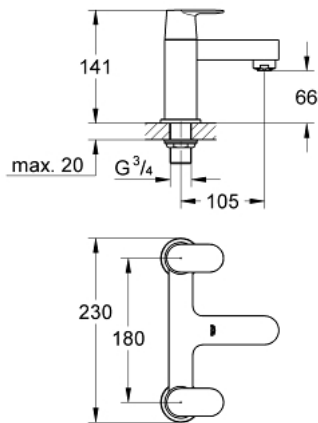

25 128 000 **EUROSMART COSMOPOLITAN TWO-HANDLED BATH FILLER 1/2"**

PRODUCT DESCRIPTION

- Colour: Chrome
- deck mounted
- metal handles
- GROHE Long-Life headpart 3/4"
- GROHE Long-Life finish
- min. recommended pressure 0.2 bar

25 128 000 **EUROSMART COSMOPOLITAN TWO-HANDLED BATH FILLER 1/2"**

25 128 000 EUROSMART COSMOPOLITAN TWO-HANDLED BATH FILLER 1/2"

SPARE PARTS, November 2010 – now

- 1: Handle Eurosmart Cosmopolitan red (Spare part-nr. 48079000)
- 1.1: Replacement handle connection kit (Spare part-nr. 45186000)
- 1.1.1: O-Ring Ø18,2 x Ø1,7 (Spare part-nr. 0392400M)
- 2: Handle Eurosmart Cosmopolitan blue (Spare part-nr. 48080000)
- 2.1: Replacement handle connection kit (Spare part-nr. 45186000)
- 3: Ceramic headpart 3/4", 180° (Spare part-nr. 45887000)
- 4: Ceramic headpart 3/4", 180° (Spare part-nr. 45888000)
- 5: Flow straightener (Spare part-nr. 46164000)
- 6: Repl.kit f.shank fastening 3/4" (Spare part-nr. 45163000)