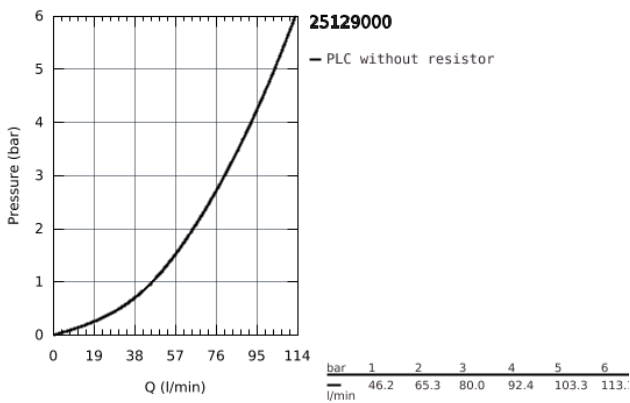

25 129 000 **EUROSMART COSMOPOLITAN TWO-HANDLED BATH/SHOWER MIXER 1/2"**

PRODUCT DESCRIPTION

- Colour: Chrome
- deck mounted
- metal handles
- GROHE Long-Life headpart 3/4"
- automatic diverter: bath/shower
- integrated non-return valve in the shower outlet 1/2"
- GROHE Long-Life finish
- min. recommended pressure 0.2 bar

25 129 000 **EUROSMART COSMOPOLITAN TWO-HANDLED BATH/SHOWER MIXER 1/2"**

25 129 000 EUROSMART COSMOPOLITAN TWO-HANDLED BATH/SHOWER MIXER ½"

SPARE PARTS, November 2010 – now

- 1: Handle Eurosmart Cosmopolitan red (Spare part-nr. 48079000)
- 1.1: Replacement handle connection kit (Spare part-nr. 45186000)
- 1.1.1: O-Ring Ø18,2 x Ø1,7 (Spare part-nr. 0392400M)
- 2: Handle Eurosmart Cosmopolitan blue (Spare part-nr. 48080000)
- 2.1: Replacement handle connection kit (Spare part-nr. 45186000)
- 3: Ceramic headpart 3/4", 180° (Spare part-nr. 45887000)
- 4: Ceramic headpart 3/4", 180° (Spare part-nr. 45888000)
- 5: Repl.kit f.rotary valve (Spare part-nr. 48038000)
- 6: Flow straightener (Spare part-nr. 46164000)
- 7: Non-return valve (Spare part-nr. 08565000)
- 8: Repl.kit f.shank fastening 3/4" (Spare part-nr. 45163000)