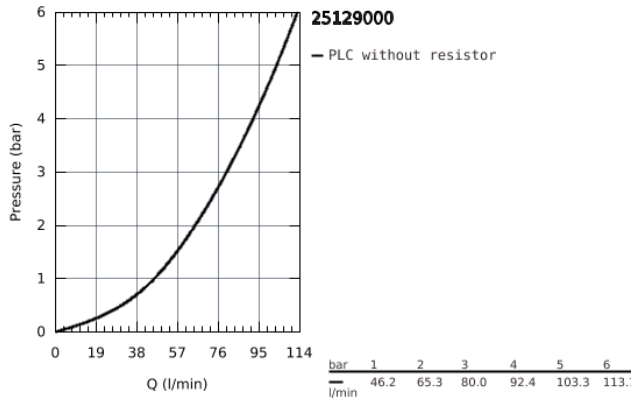

25 129 000 **EUROSMART COSMOPOLITAN TWO-HANDLED BATH/SHOWER MIXER 1/2"**

PRODUCT DESCRIPTION

- Colour: Chrome
- deck mounted
- metal handles
- GROHE Long-Life headpart 3/4"
- automatic diverter: bath/shower
- integrated non-return valve in the shower outlet 1/2"
- GROHE Long-Life finish
- min. recommended pressure 0.2 bar

25 129 000 **EUROSMART COSMOPOLITAN TWO-HANDLED BATH/SHOWER MIXER 1/2"**

25 129 000 EUROSMART COSMOPOLITAN TWO-HANDLED BATH/SHOWER MIXER ½"

SPARE PARTS, November 2010 – now

- 1: Handle Eurosmart Cosmopolitan red (Spare part-nr. 48079000)
- 1.1: Replacement handle connection kit (Spare part-nr. 45186000)
- 1.1.1: O-Ring Ø18,2 x Ø1,7 (Spare part-nr. 0392400M)
- 2: Handle Eurosmart Cosmopolitan blue (Spare part-nr. 48080000)
- 2.1: Replacement handle connection kit (Spare part-nr. 45186000)
- 3: Ceramic headpart 3/4", 180° (Spare part-nr. 45887000)
- 4: Ceramic headpart 3/4", 180° (Spare part-nr. 45888000)
- 5: Repl.kit f.rotary valve (Spare part-nr. 48038000)
- 6: Flow straightener (Spare part-nr. 46164000)
- 7: Non-return valve (Spare part-nr. 08565000)
- 8: Repl.kit f.shank fastening 3/4" (Spare part-nr. 45163000)