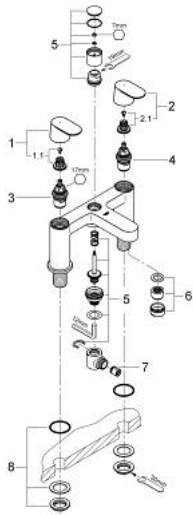

25 129 000 **EUROSMART COSMOPOLITAN TWO-HANDLED BATH/SHOWER MIXER 1/2"**

PRODUCT DESCRIPTION

- Colour: Chrome
- deck mounted
- metal handles
- GROHE Long-Life headpart 3/4"
- automatic diverter: bath/shower
- integrated non-return valve in the shower outlet 1/2"
- GROHE Long-Life finish
- min. recommended pressure 0.2 bar

25 129 000 **EUROSMART COSMOPOLITAN TWO-HANDLED BATH/SHOWER MIXER 1/2"**

25 129 000 EUROSMART COSMOPOLITAN TWO-HANDLED BATH/SHOWER MIXER ½"

SPARE PARTS, November 2010 – now

- 1: Handle Eurosmart Cosmopolitan red (Spare part-nr. 48079000)
- 1.1: Replacement handle connection kit (Spare part-nr. 45186000)
- 1.1.1: O-Ring Ø18,2 x Ø1,7 (Spare part-nr. 0392400M)
- 2: Handle Eurosmart Cosmopolitan blue (Spare part-nr. 48080000)
- 2.1: Replacement handle connection kit (Spare part-nr. 45186000)
- 3: Ceramic headpart 3/4", 180° (Spare part-nr. 45887000)
- 4: Ceramic headpart 3/4", 180° (Spare part-nr. 45888000)
- 5: Repl.kit f.rotary valve (Spare part-nr. 48038000)
- 6: Flow straightener (Spare part-nr. 46164000)
- 7: Non-return valve (Spare part-nr. 08565000)
- 8: Repl.kit f.shank fastening 3/4" (Spare part-nr. 45163000)