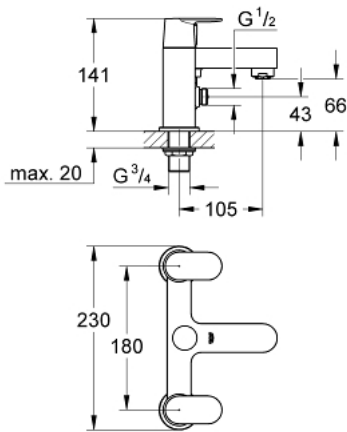

25 129 000 **EUROSMART COSMOPOLITAN TWO-HANDLED BATH/SHOWER MIXER 1/2"**

PRODUCT DESCRIPTION

- Colour: Chrome
- deck mounted
- metal handles
- GROHE Long-Life headpart 3/4"
- automatic diverter: bath/shower
- integrated non-return valve in the shower outlet 1/2"
- GROHE Long-Life finish
- min. recommended pressure 0.2 bar

25 129 000 **EUROSMART COSMOPOLITAN TWO-HANDLED BATH/SHOWER MIXER 1/2"**

25 129 000 EUROSMART COSMOPOLITAN TWO-HANDLED BATH/SHOWER MIXER ½"

SPARE PARTS, November 2010 – now

- 1: Handle Eurosmart Cosmopolitan red (Spare part-nr. 48079000)
- 1.1: Replacement handle connection kit (Spare part-nr. 45186000)
- 1.1.1: O-Ring Ø18,2 x Ø1,7 (Spare part-nr. 0392400M)
- 2: Handle Eurosmart Cosmopolitan blue (Spare part-nr. 48080000)
- 2.1: Replacement handle connection kit (Spare part-nr. 45186000)
- 3: Ceramic headpart 3/4", 180° (Spare part-nr. 45887000)
- 4: Ceramic headpart 3/4", 180° (Spare part-nr. 45888000)
- 5: Repl.kit f.rotary valve (Spare part-nr. 48038000)
- 6: Flow straightener (Spare part-nr. 46164000)
- 7: Non-return valve (Spare part-nr. 08565000)
- 8: Repl.kit f.shank fastening 3/4" (Spare part-nr. 45163000)