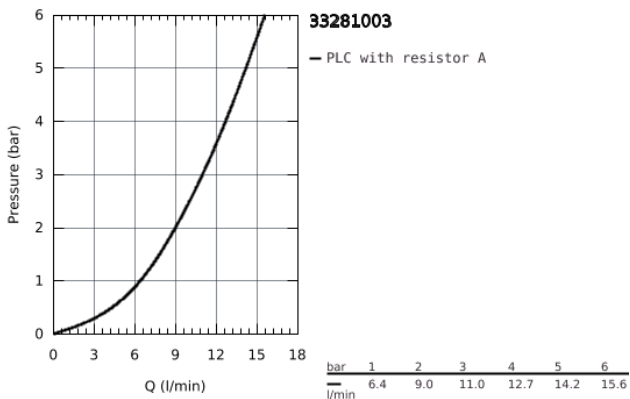

33 281 003 **EUROSMART SINGLE-LEVER SINK MIXER 1/2"**

**PRODUCT DESCRIPTION**

- Colour: Chrome
- low spout
- monobloc installation
- GROHE Long-Life finish
- GROHE SilkMove 35 mm ceramic cartridge
- integrated temperature limiter
- adjustable flow rate limiter
- swivel cast spout
- swivel area 140°
- Lead and Nickel Free Inner Water Ways
- mousseur with coin slot for tool free replacement
- flexible connection hoses 3/8"
- metal fixation set
- professional edition

## 33 281 003 EUROSMART SINGLE-LEVER SINK MIXER 1/2"