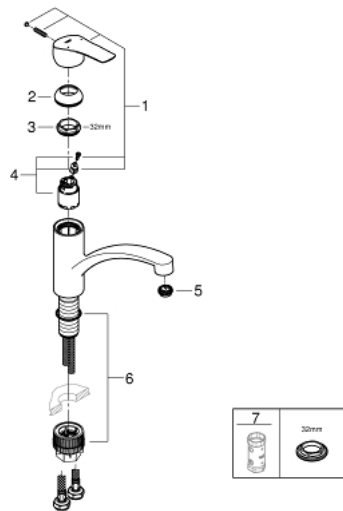

33 281 003 **EUROSMART SINGLE-LEVER SINK MIXER 1/2"**

**PRODUCT DESCRIPTION**

- Colour: Chrome
- low spout
- monobloc installation
- GROHE Long-Life finish
- GROHE SilkMove 35 mm ceramic cartridge
- integrated temperature limiter
- adjustable flow rate limiter
- swivel cast spout
- swivel area 140°
- Lead and Nickel Free Inner Water Ways
- mousseur with coin slot for tool free replacement
- flexible connection hoses 3/8"
- metal fixation set
- professional edition

## 33 281 003 EUROSMART SINGLE-LEVER SINK MIXER 1/2"

### SPARE PARTS, September 2019 – now

- 1: lever (Spare part-nr. 48530000)
- 2: Shield for cross handle (Spare part-nr. 46492000)
- 3: Screw ring (Spare part-nr. 46815000)
- 4: Cartridge (Spare part-nr. 46374000)
- 5: Flow straightener (Spare part-nr. 48356000)
- 6: Mounting set (Spare part-nr. 48477000)
- 7: Socket Spanner (Spare part-nr. 19332000)\*