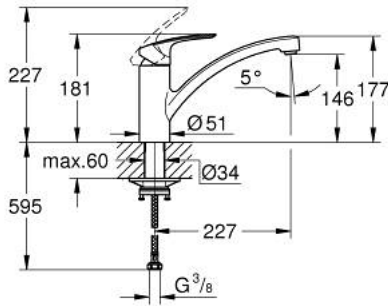

33 281 003 **EUROSMART SINGLE-LEVER SINK MIXER 1/2"**

**PRODUCT DESCRIPTION**

- Colour: Chrome
- low spout
- monobloc installation
- GROHE Long-Life finish
- GROHE SilkMove 35 mm ceramic cartridge
- integrated temperature limiter
- adjustable flow rate limiter
- swivel cast spout
- swivel area 140°
- Lead and Nickel Free Inner Water Ways
- mousseur with coin slot for tool free replacement
- flexible connection hoses 3/8"
- metal fixation set
- professional edition

## 33 281 003 EUROSMART SINGLE-LEVER SINK MIXER 1/2"

### SPARE PARTS, September 2019 – now

- 1: lever (Spare part-nr. 48530000)
- 2: Shield for cross handle (Spare part-nr. 46492000)
- 3: Screw ring (Spare part-nr. 46815000)
- 4: Cartridge (Spare part-nr. 46374000)
- 5: Flow straightener (Spare part-nr. 48356000)
- 6: Mounting set (Spare part-nr. 48477000)
- 7: Socket Spanner (Spare part-nr. 19332000)\*