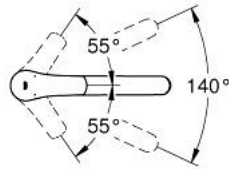

33 281 003 **EUROSMART SINGLE-LEVER SINK MIXER 1/2"**

**PRODUCT DESCRIPTION**

- Colour: Chrome
- low spout
- monobloc installation
- GROHE Long-Life finish
- GROHE SilkMove 35 mm ceramic cartridge
- integrated temperature limiter
- adjustable flow rate limiter
- swivel cast spout
- swivel area 140°
- Lead and Nickel Free Inner Water Ways
- mousseur with coin slot for tool free replacement
- flexible connection hoses 3/8"
- metal fixation set
- professional edition

## 33 281 003 EUROSMART SINGLE-LEVER SINK MIXER 1/2"

### SPARE PARTS, September 2019 – now

- 1: lever (Spare part-nr. 48530000)
- 2: Shield for cross handle (Spare part-nr. 46492000)
- 3: Screw ring (Spare part-nr. 46815000)
- 4: Cartridge (Spare part-nr. 46374000)
- 5: Flow straightener (Spare part-nr. 48356000)
- 6: Mounting set (Spare part-nr. 48477000)
- 7: Socket Spanner (Spare part-nr. 19332000)\*