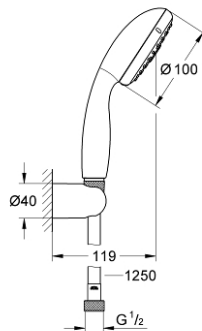

## 27 799 001 TEMPESTA 100 WALL HOLDER SET 2 SPRAYS

### PRODUCT DESCRIPTION

- Colour: Chrome
- hand shower Tempesta 100 II (27 597)
- wall shower holder (28 605)
- non-adjustable
- Relaxaflex hose 1250 mm 1/2" x 1/2" (28 150)
- GROHE DreamSpray perfect spray pattern
- GROHE Long-Life finish
- SpeedClean anti-limescale system
- Inner WaterGuide for a longer life
- ShockProof silicone ring prevents damage caused by a shower falling

## 27 799 001 TEMPESTA 100 WALL HOLDER SET 2 SPRAYS

**SPARE PARTS**, June 2013 – now

1: Strainer (Spare part-nr. 0700200M)