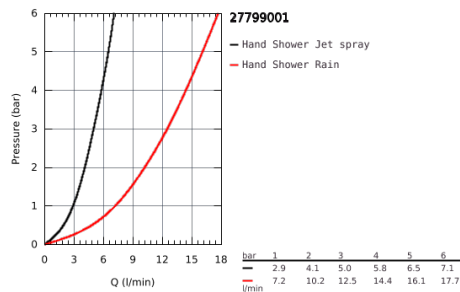

## 27 799 001 TEMPESTA 100 WALL HOLDER SET 2 SPRAYS

### PRODUCT DESCRIPTION

- Colour: Chrome
- hand shower Tempesta 100 II (27 597)
- wall shower holder (28 605)
- non-adjustable
- Relaxaflex hose 1250 mm 1/2" x 1/2" (28 150)
- GROHE DreamSpray perfect spray pattern
- GROHE Long-Life finish
- SpeedClean anti-limescale system
- Inner WaterGuide for a longer life
- ShockProof silicone ring prevents damage caused by a shower falling