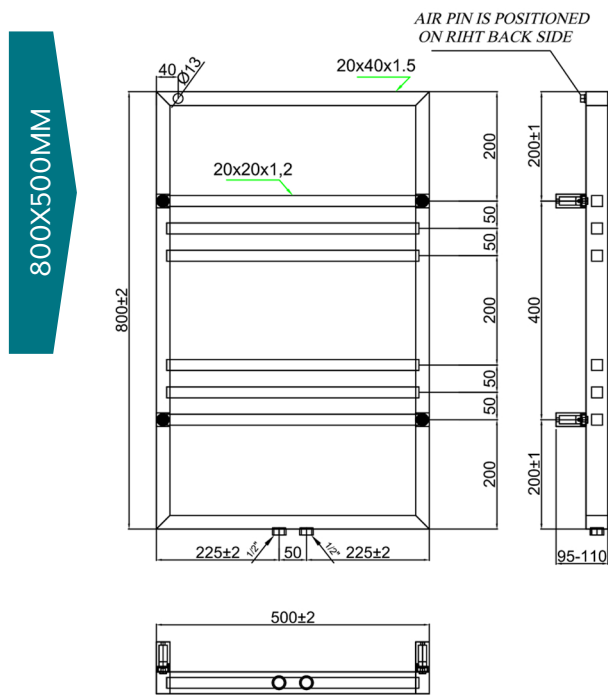

# TOWELRADS BOXFORD

The Boxford square tube towel radiators in a contemporary frame design combines style and functionality. An ideal choice for any modern bathroom. This striking towel rail is available in over 12 different colour finishes, including Rose Gold, Slate Grey, Black and Silver; it's sure to suit any bathroom space.

BOXFORD

Colour	Height	Length	Product Code	Output at $\Delta T50k$	
				Watts	BTU
Chrome	800	500	128025	237	808
	1200	500	128026	313	1068
	1500	500	128027	389	1327
Black	800	500	200031	321	1095
	1200	500	200028	434	1871
	1500	500	200029	547	2347
Anthracite	800	500	120866	321	1095
	1200	500	120865	434	1871

TECHNICAL DIAGRAMS  
BOXFORD

1500X500MM