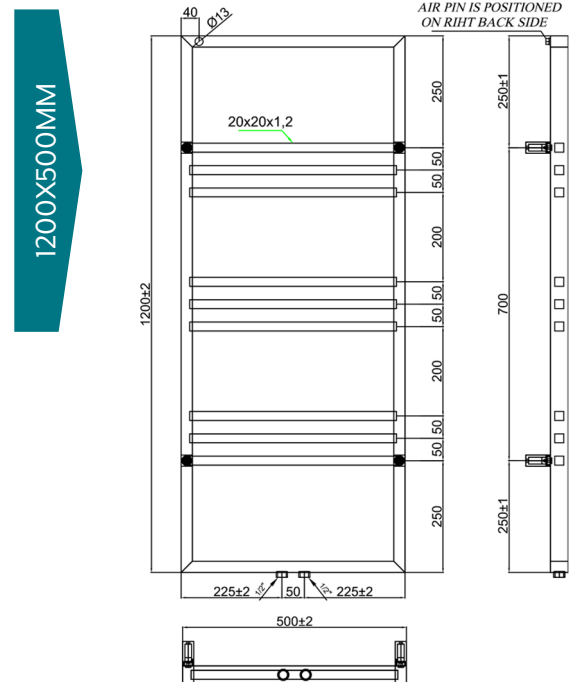

# TOWELRADS BOXFORD

The Boxford square tube towel radiators in a contemporary frame design combines style and functionality. An ideal choice for any modern bathroom. This striking towel rail is available in over 12 different colour finishes, including Rose Gold, Slate Grey, Black and Silver; it's sure to suit any bathroom space.

BOXFORD

Colour	Height	Length	Product Code	Output at $\Delta T50k$	
				Watts	BTU
Chrome	800	500	128025	237	808
	1200	500	128026	313	1068
	1500	500	128027	389	1327
Black	800	500	200031	321	1095
	1200	500	200028	434	1871
	1500	500	200029	547	2347
Anthracite	800	500	120866	321	1095
	1200	500	120865	434	1871

TECHNICAL DIAGRAMS  
BOXFORD

1500X500MM