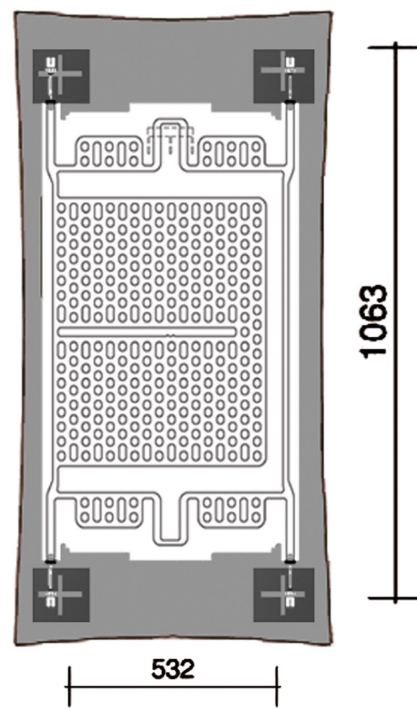

Low energy consumption.

Shatterproof – 10mm laminated toughened safety glass (UN12600-IBI).

100% 'Green' – made from recycled materials.

Manufacturers
Warranty

Central Heating

1-2 Day Delivery

FEATURES AND BENEFITS

- Low water content.
- Toughened glass.
- Aluminium heat exchanger.
- 3 types / style.

VETRO GLASS VERTICAL CENTRAL HEATING

Model	Colour	Height	Length	Product Code	Output at $\Delta T50k$	
					Watts	BTU
Frame	Mirror	1000	500	144244	475	1620
Soap		1380	500	144248	484	1654

TECHNICAL DIAGRAMS

VETRO GLASS VERTICAL CENTRAL HEATING

TECHNICAL DIAGRAMS

VETRO GLASS VERTICAL CENTRAL HEATING