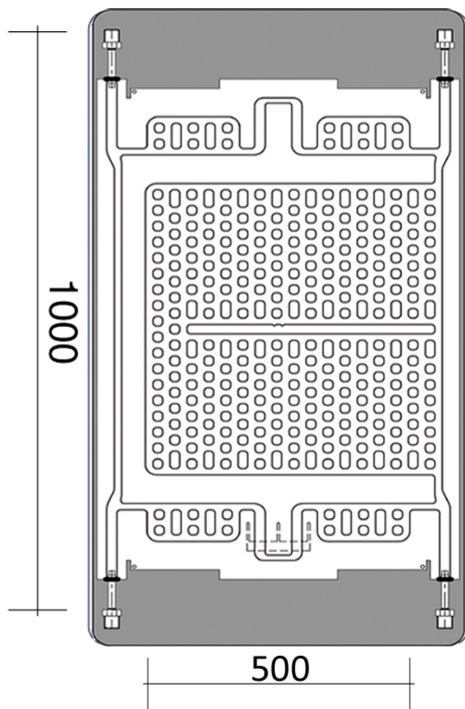

VETRO GLASS VERTICAL CENTRAL HEATING

Model	Colour	Height	Length	Product Code	Output at $\Delta T50k$	
					Watts	BTU
Frame	Mirror	1000	500	144244	475	1620
Soap		1380	500	144248	484	1654

TECHNICAL DIAGRAMS

VETRO GLASS VERTICAL CENTRAL HEATING