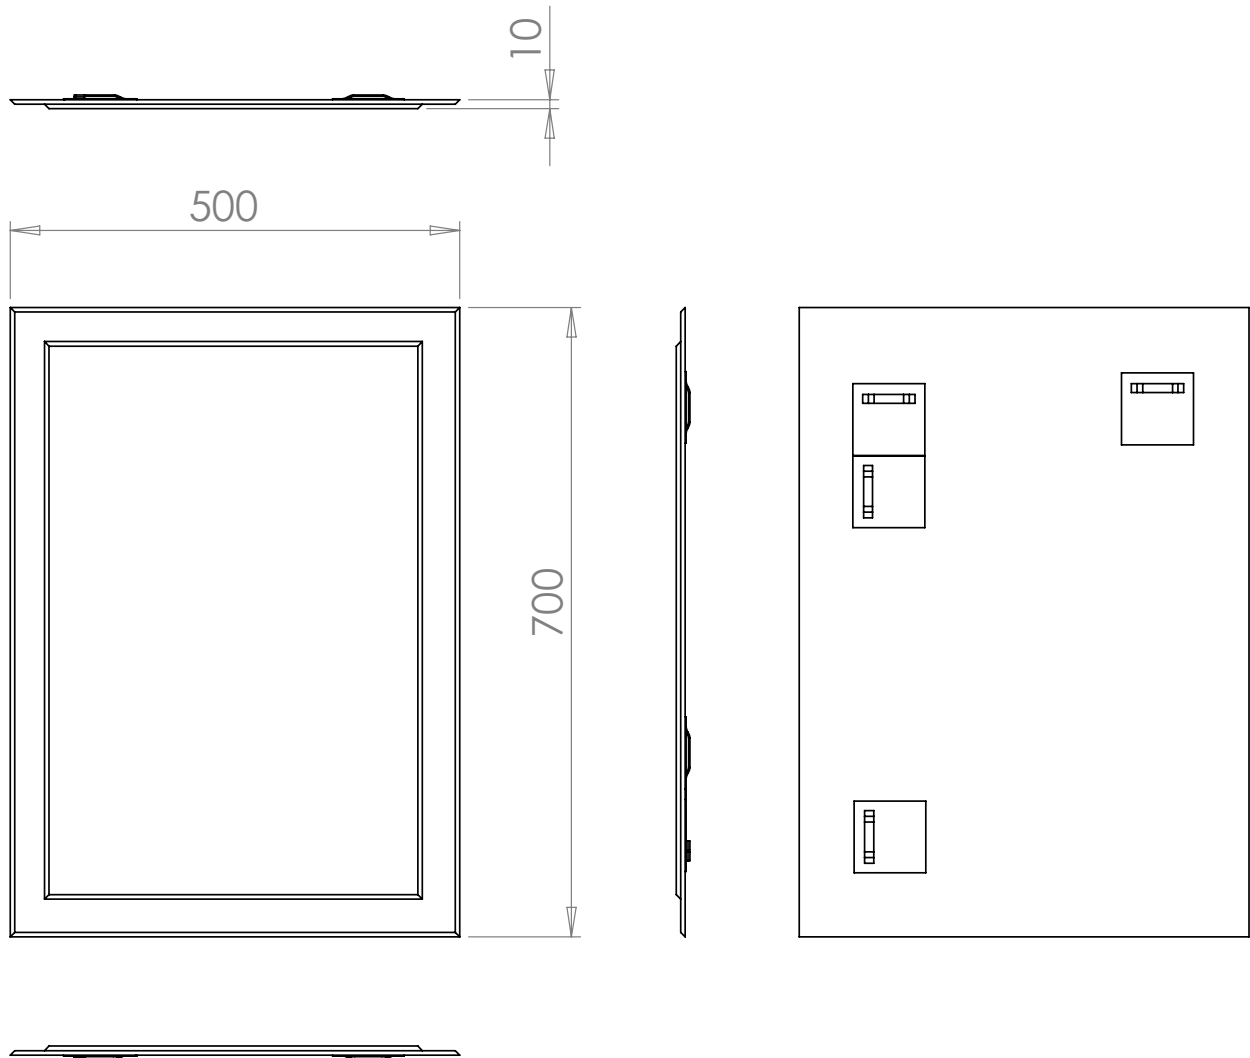

**HiB**

MAKING  
**BATHROOMS**  
BEAUTIFUL

**Technical Drawing &  
FAQ Data Sheets**

**Linus**

HiB recommend you receive the product before commencing with installation as all sizes and measurements are approximate.  
HiB try and ensure all measurements are as accurate as possible.  
In the interest of continuous product development, HiB reserves the right to alter specification as necessary. E & OE.

# Linus

Art no. 76700000

# Linus

70 x 50cm

|   |                     | Version No. 17.02.20 |
|---|---------------------|----------------------|
|  | Product             | Linus                |
|   | Art. No.            | Linus 76700000       |
|   | Product Description | Mirror on mirror.    |