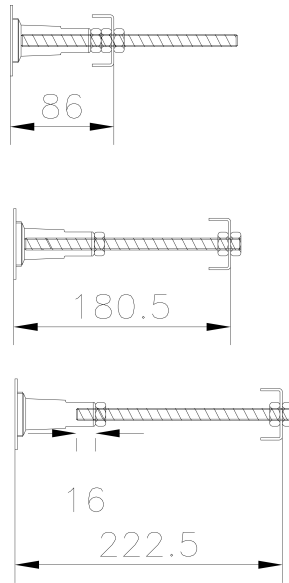

OUTER BOX DIMENSIONS (If Applicable)

Length (mm)	Width (mm)	Height (mm)	Gross Wgt Kg
Barcode	5055275894101		

PRODUCT DETAILS

Country of Origin	Poland	Certification	FSC	No	CE	Yes
Fitting Instruction	No	Material Colour Ref'	European White			
Product Material	Acrylic With Eternalite	Material Thickness	4mm			
Volume (Ltr)	192L	Displaced Capacity	120L			
Leg Set Inc'	Legset Not Included	Waste Inc'	Waste Not Included			
Drilled/Undrilled	Undrilled For Taps	Includes Grips	Not Applicable			
Embossed	No	No of Tapholes	None			
Anti-Slip	No					

CUSTOMER DATA SHEET - BATHS

SALES CODE: BSG008

DESCRIPTION: Btw J Corner Bath Panel

PRODUCT DIMENSIONS			
Length (mm)	Width (mm)	Depth (mm)	Nett Wgt Kg
			7.8

PACKAGING DIMENSIONS			
Length (mm)	Width (mm)	Depth (mm)	Gross Wgt Kg
1700	30	400	7.8

PACKAGING DATA			
Box Colour	Polybagged		
Box Qty	1	Label Colour	White Label
Label Size	80 X 40	Label Qty	1

OUTER BOX DIMENSIONS (If Applicable)			
Length (mm)	Width (mm)	Height (mm)	Gross Wgt Kg
Barcode	5055275894118		

CUSTOMER DATA SHEET - BATHS

SALES CODE: NBL001

DESCRIPTION: Leg Set

PRODUCT DIMENSIONS

Length (mm)	Width (mm)	Depth (mm)	Nett Wgt Kg
570			1.9

PACKAGING DIMENSIONS

Length (mm)	Width (mm)	Depth (mm)	Gross Wgt Kg
600	60	60	1.9