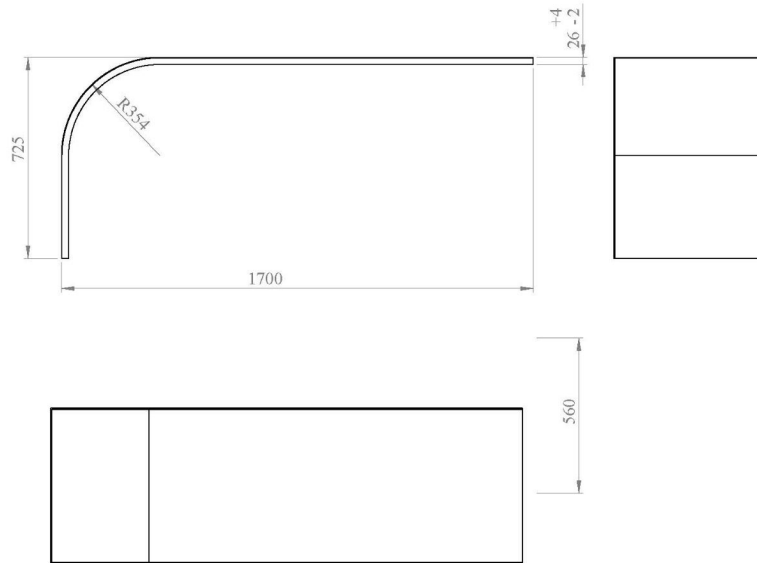

PRODUCT DIMENSIONS

Length (mm)	Width (mm)	Depth (mm)	Nett Wgt Kg
725	1700	410	28

PACKAGING DIMENSIONS

Length (mm)	Width (mm)	Depth (mm)	Gross Wgt Kg
1700	725	400	28

PACKAGING DATA

Box Colour	Brown Cardboard Sleeve		
Box Qty	1	Label Colour	White Label
Label Size	80 X 40	Label Qty	2

OUTER BOX DIMENSIONS (If Applicable)

Length (mm)	Width (mm)	Height (mm)	Gross Wgt Kg
Barcode	5055275894101		

PRODUCT DETAILS

Country of Origin	Poland	Certification	FSC	No	CE	Yes
Fitting Instruction	No	Material Colour Ref'	European White			
Product Material	Acrylic With Eternalite	Material Thickness	4mm			
Volume (Ltr)	192L	Displaced Capacity	120L			
Leg Set Inc'	Legset Not Included	Waste Inc'	Waste Not Included			
Drilled/Undrilled	Undrilled For Taps	Includes Grips	Not Applicable			
Embossed	No	No of Tapholes	None			
Anti-Slip	No					

CUSTOMER DATA SHEET - BATHS

SALES CODE: BSG008

DESCRIPTION: Btw J Corner Bath Panel

PRODUCT DIMENSIONS			
Length (mm)	Width (mm)	Depth (mm)	Nett Wgt Kg
			7.8

PACKAGING DIMENSIONS			
Length (mm)	Width (mm)	Depth (mm)	Gross Wgt Kg
1700	30	400	7.8

PACKAGING DATA			
Box Colour	Polybagged		
Box Qty	1	Label Colour	White Label
Label Size	80 X 40	Label Qty	1

OUTER BOX DIMENSIONS (If Applicable)			
Length (mm)	Width (mm)	Height (mm)	Gross Wgt Kg
Barcode	5055275894118		