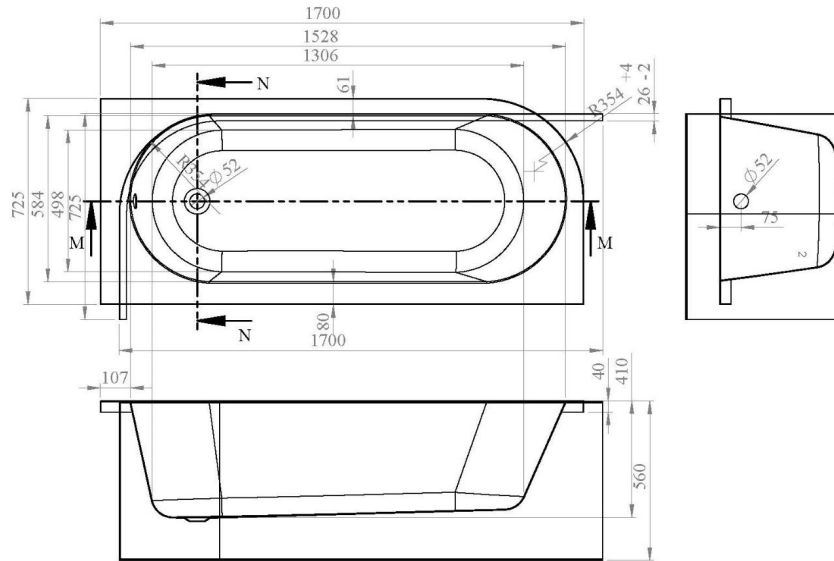

CUSTOMER DATA SHEET

SALES CODE: BSG007R

DESCRIPTION: Dahlia Rh Btw Corner Bath Eternalite

PACKAGING DETAILS

No of Packs	3
Barcode	5055275895764

CUSTOMER DATA SHEET - BATHS

SALES CODE: BSG007RNL

DESCRIPTION: Dahlia Rh Btw Corner Bath Eternalite

PRODUCT DIMENSIONS

Length (mm)	Width (mm)	Depth (mm)	Nett Wgt Kg
725	1700	410	28

PACKAGING DIMENSIONS

Length (mm)	Width (mm)	Depth (mm)	Gross Wgt Kg
1700	725	400	28

PACKAGING DATA

Box Colour	Brown Cardboard Sleeve		
Box Qty	1	Label Colour	White Label
Label Size	80 X 40	Label Qty	2

OUTER BOX DIMENSIONS (If Applicable)

Length (mm)	Width (mm)	Height (mm)	Gross Wgt Kg
Barcode	5055275894101		

PRODUCT DETAILS

Country of Origin	Poland	Certification	FSC	No	CE	Yes
Fitting Instruction	No	Material Colour Ref'	European White			
Product Material	Acrylic With Eternalite	Material Thickness	4mm			
Volume (Ltr)	192L	Displaced Capacity	120L			
Leg Set Inc'	Legset Not Included	Waste Inc'	Waste Not Included			
Drilled/Undrilled	Undrilled For Taps	Includes Grips	Not Applicable			
Embossed	No	No of Tapholes	None			
Anti-Slip	No					

CUSTOMER DATA SHEET - BATHS

SALES CODE: BSG008

DESCRIPTION: Btw J Corner Bath Panel

PRODUCT DIMENSIONS			
Length (mm)	Width (mm)	Depth (mm)	Nett Wgt Kg
			7.8

PACKAGING DIMENSIONS			
Length (mm)	Width (mm)	Depth (mm)	Gross Wgt Kg
1700	30	400	7.8