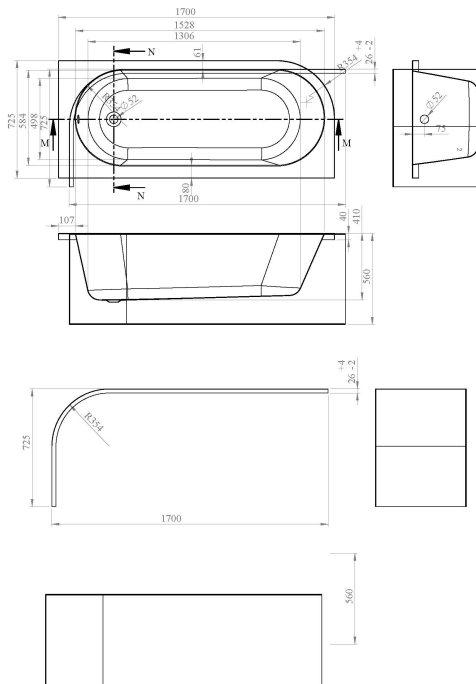

CUSTOMER DATA SHEET

SALES CODE: BSG007R

DESCRIPTION: Dahlia Rh Btw Corner Bath Eternalite

PACKAGING DETAILS

No of Packs	3
Barcode	5055275895764

CUSTOMER DATA SHEET - BATHS

SALES CODE: BSG007RNL

DESCRIPTION: Dahlia Rh Btw Corner Bath Eternalite

PRODUCT DIMENSIONS

Length (mm)	Width (mm)	Depth (mm)	Nett Wgt Kg
725	1700	410	28

PACKAGING DIMENSIONS

Length (mm)	Width (mm)	Depth (mm)	Gross Wgt Kg
1700	725	400	28

PACKAGING DATA

Box Colour	Brown Cardboard Sleeve		
Box Qty	1	Label Colour	White Label
Label Size	80 X 40	Label Qty	2

OUTER BOX DIMENSIONS (If Applicable)

Length (mm)	Width (mm)	Height (mm)	Gross Wgt Kg
Barcode	5055275894101		

PRODUCT DETAILS

Country of Origin	Poland	Certification	FSC	No	CE	Yes
Fitting Instruction	No	Material Colour Ref'	European White			
Product Material	Acrylic With Eternalite	Material Thickness	4mm			
Volume (Ltr)	192L	Displaced Capacity	120L			
Leg Set Inc'	Legset Not Included	Waste Inc'	Waste Not Included			
Drilled/Undrilled	Undrilled For Taps	Includes Grips	Not Applicable			
Embossed	No	No of Tapholes	None			
Anti-Slip	No					

CUSTOMER DATA SHEET - BATHS

SALES CODE: BSG008

DESCRIPTION: Btw J Corner Bath Panel

PRODUCT DIMENSIONS			
Length (mm)	Width (mm)	Depth (mm)	Nett Wgt Kg
			7.8

PACKAGING DIMENSIONS			
Length (mm)	Width (mm)	Depth (mm)	Gross Wgt Kg
1700	30	400	7.8