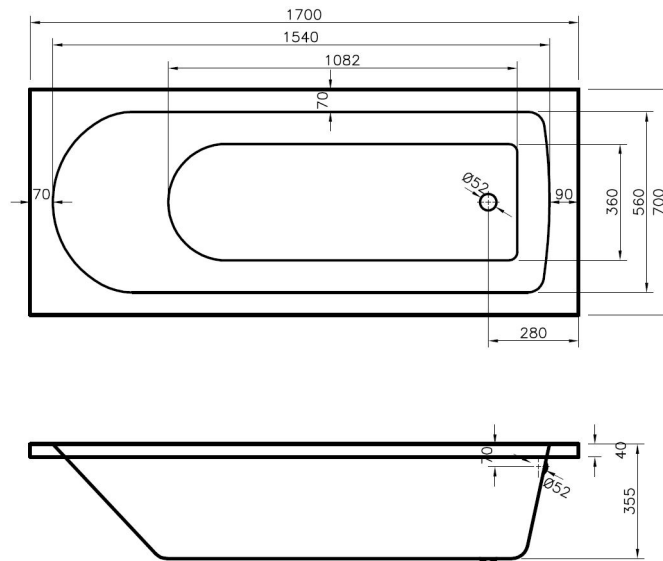

CUSTOMER DATA SHEET

SALES CODE: BMON013

DESCRIPTION: Round Single Ended Bath (1700X700) (EI)

PACKAGING DETAILS

Barcode 5055369060931

CUSTOMER DATA SHEET - BATHS

SALES CODE: BMON013NL

DESCRIPTION: Round Single Ended Bath (1700X700) (EI)

PRODUCT DIMENSIONS

Length (mm)	Width (mm)	Depth (mm)	Nett Wgt Kg
1700	700	400	24

PACKAGING DIMENSIONS

Length (mm)	Width (mm)	Depth (mm)	Gross Wgt Kg
1700	700	380	24

PACKAGING DATA

Box Colour	Brown Cardboard Sleeve		
Box Qty	1	Label Colour	White Label
Label Size	192 X 38	Label Qty	1

OUTER BOX DIMENSIONS (If Applicable)

Length (mm)	Width (mm)	Height (mm)	Gross Wgt Kg
Barcode	5055275833339		

PRODUCT DETAILS

Country of Origin	Poland	Certification	FSC	No	CE	Yes
Fitting Instruction	No	Material Colour Ref'	European White			
Product Material	Acrylic With Eternalite	Material Thickness	4mm			
Volume (Ltr)	147L	Displaced Capacity	77L			
Leg Set Inc'	Legset Not Included	Waste Inc'	Waste Not Included			
Drilled/Undrilled	Undrilled For Taps	Includes Grips	No Grips Supplied			
Embossed	No	No of Tapholes	None			
Anti-Slip	No					

CUSTOMER DATA SHEET - BATHS

SALES CODE: NBL001

DESCRIPTION: Leg Set

PRODUCT DIMENSIONS

Length (mm)	Width (mm)	Depth (mm)	Nett Wgt Kg
570			1.9

PACKAGING DIMENSIONS

Length (mm)	Width (mm)	Depth (mm)	Gross Wgt Kg
600	60	60	1.9