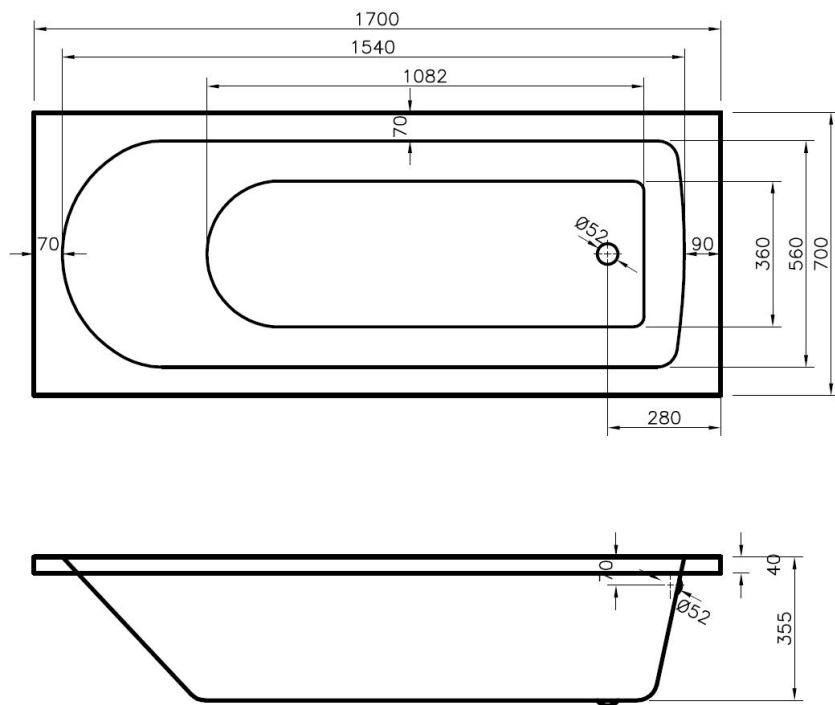

CUSTOMER DATA SHEET

SALES CODE: BMON013

DESCRIPTION: Round Single Ended Bath (1700X700) (EI)

PACKAGING DETAILS

Barcode 5055369060931

CUSTOMER DATA SHEET - BATHS

SALES CODE: BMON013NL

DESCRIPTION: Round Single Ended Bath (1700X700) (EI)

PRODUCT DIMENSIONS

Length (mm)	Width (mm)	Depth (mm)	Nett Wgt Kg
1700	700	400	24

PACKAGING DIMENSIONS

Length (mm)	Width (mm)	Depth (mm)	Gross Wgt Kg
1700	700	380	24

PACKAGING DATA

Box Colour	Brown Cardboard Sleeve		
Box Qty	1	Label Colour	White Label
Label Size	192 X 38	Label Qty	1

OUTER BOX DIMENSIONS (If Applicable)

Length (mm)	Width (mm)	Height (mm)	Gross Wgt Kg
Barcode	5055275833339		

PRODUCT DETAILS

Country of Origin	Poland	Certification	FSC	No	CE	Yes
Fitting Instruction	No	Material Colour Ref'	European White			
Product Material	Acrylic With Eternalite	Material Thickness	4mm			
Volume (Ltr)	147L	Displaced Capacity	77L			
Leg Set Inc'	Legset Not Included	Waste Inc'	Waste Not Included			
Drilled/Undrilled	Undrilled For Taps	Includes Grips	No Grips Supplied			
Embossed	No	No of Tapholes	None			
Anti-Slip	No					

CUSTOMER DATA SHEET - BATHS

SALES CODE: NBL001

DESCRIPTION: Leg Set

PRODUCT DIMENSIONS

Length (mm)	Width (mm)	Depth (mm)	Nett Wgt Kg
570			1.9

PACKAGING DIMENSIONS

Length (mm)	Width (mm)	Depth (mm)	Gross Wgt Kg
600	60	60	1.9