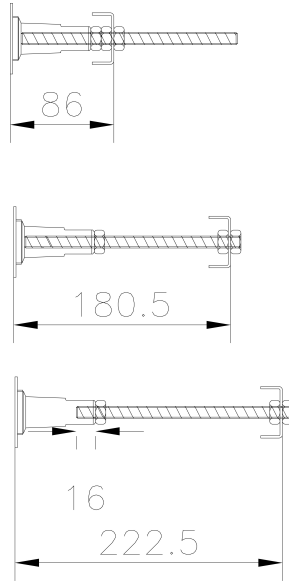

PRODUCT DIMENSIONS

Length (mm)	Width (mm)	Depth (mm)	Nett Wgt Kg
1700	700	400	24

PACKAGING DIMENSIONS

Length (mm)	Width (mm)	Depth (mm)	Gross Wgt Kg
1700	700	380	24

PACKAGING DATA

Box Colour	Brown Cardboard Sleeve		
Box Qty	1	Label Colour	White Label
Label Size	192 X 38	Label Qty	1

OUTER BOX DIMENSIONS (If Applicable)

Length (mm)	Width (mm)	Height (mm)	Gross Wgt Kg
Barcode	5055275833339		

PRODUCT DETAILS

Country of Origin	Poland	Certification	FSC	No	CE	Yes
Fitting Instruction	No	Material Colour Ref'	European White			
Product Material	Acrylic With Eternalite	Material Thickness	4mm			
Volume (Ltr)	147L	Displaced Capacity	77L			
Leg Set Inc'	Legset Not Included	Waste Inc'	Waste Not Included			
Drilled/Undrilled	Undrilled For Taps	Includes Grips	No Grips Supplied			
Embossed	No	No of Tapholes	None			
Anti-Slip	No					

CUSTOMER DATA SHEET - BATHS

SALES CODE: NBL001

DESCRIPTION: Leg Set

PRODUCT DIMENSIONS

Length (mm)	Width (mm)	Depth (mm)	Nett Wgt Kg
570			1.9

PACKAGING DIMENSIONS

Length (mm)	Width (mm)	Depth (mm)	Gross Wgt Kg
600	60	60	1.9

PACKAGING DATA

Box Colour	Brown Cardboard Box		
Box Qty	1	Label Colour	White Label
Label Size	50 X 38	Label Qty	1

OUTER BOX DIMENSIONS (If Applicable)

Length (mm)	Width (mm)	Height (mm)	Gross Wgt Kg
Barcode	5055275833612		