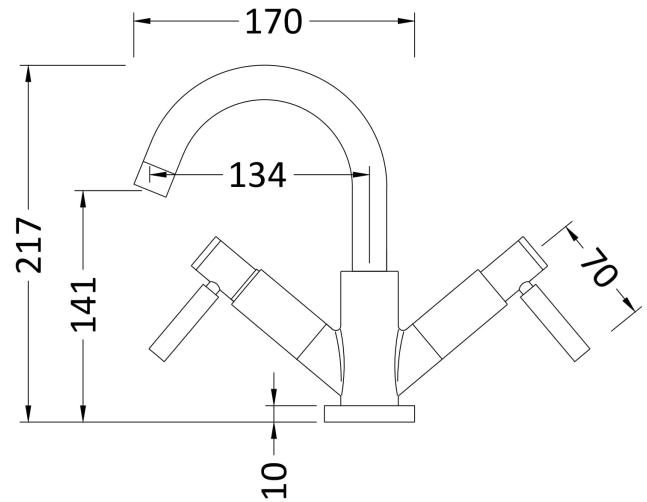

CUSTOMER DATA SHEET - BRASSWARE

SALES CODE: TEL315

DESCRIPTION: Tec Lever Mono Small Swivel Spout Waste

PRODUCT DIMENSIONS

Height (mm)	Width (mm)	Depth (mm)	Length (mm)	Nett Wgt Kg
217	260	175		2.42

PACKAGING DIMENSIONS

Height (mm)	Width (mm)	Depth (mm)	Gross Wgt Kg
130	185	275	2.42

PACKAGING DATA

Box Colour	White Cardboard Box		
Box Qty	1	Label Colour	White Label
Label Size	100 x 50	Label Qty	2

OUTER BOX DIMENSIONS (If Applicable)

Height (mm)	Width (mm)	Depth (mm)	Length (mm)	Gross Wgt Kg
				19
Barcode	5055146167945			

PRODUCT DETAILS

Country of Origin	United Kingdom		
Fitting Instruction	Yes		
Product Material	Brass		
Control Type	Manual		
Waste Included	Waste Not Included		
WRAS Approval	No	Approval No.	N/A
Operating Pressure (bar)	0.1		
Valve/Cartridge Type	1/4 Turn Ceramic Disc		

Colour/Finish	Chrome									
Mount Type	Deck									
Waste Type	Not Applicable									
Flow Rates (Litres Per Min)	0.1 bar	3	0.5 bar	16	1 bar	22	2 bar	31	3 bar	38
Pipe Size	15 mm (1/2" Bsp)									
Pipe Centres	N/A									